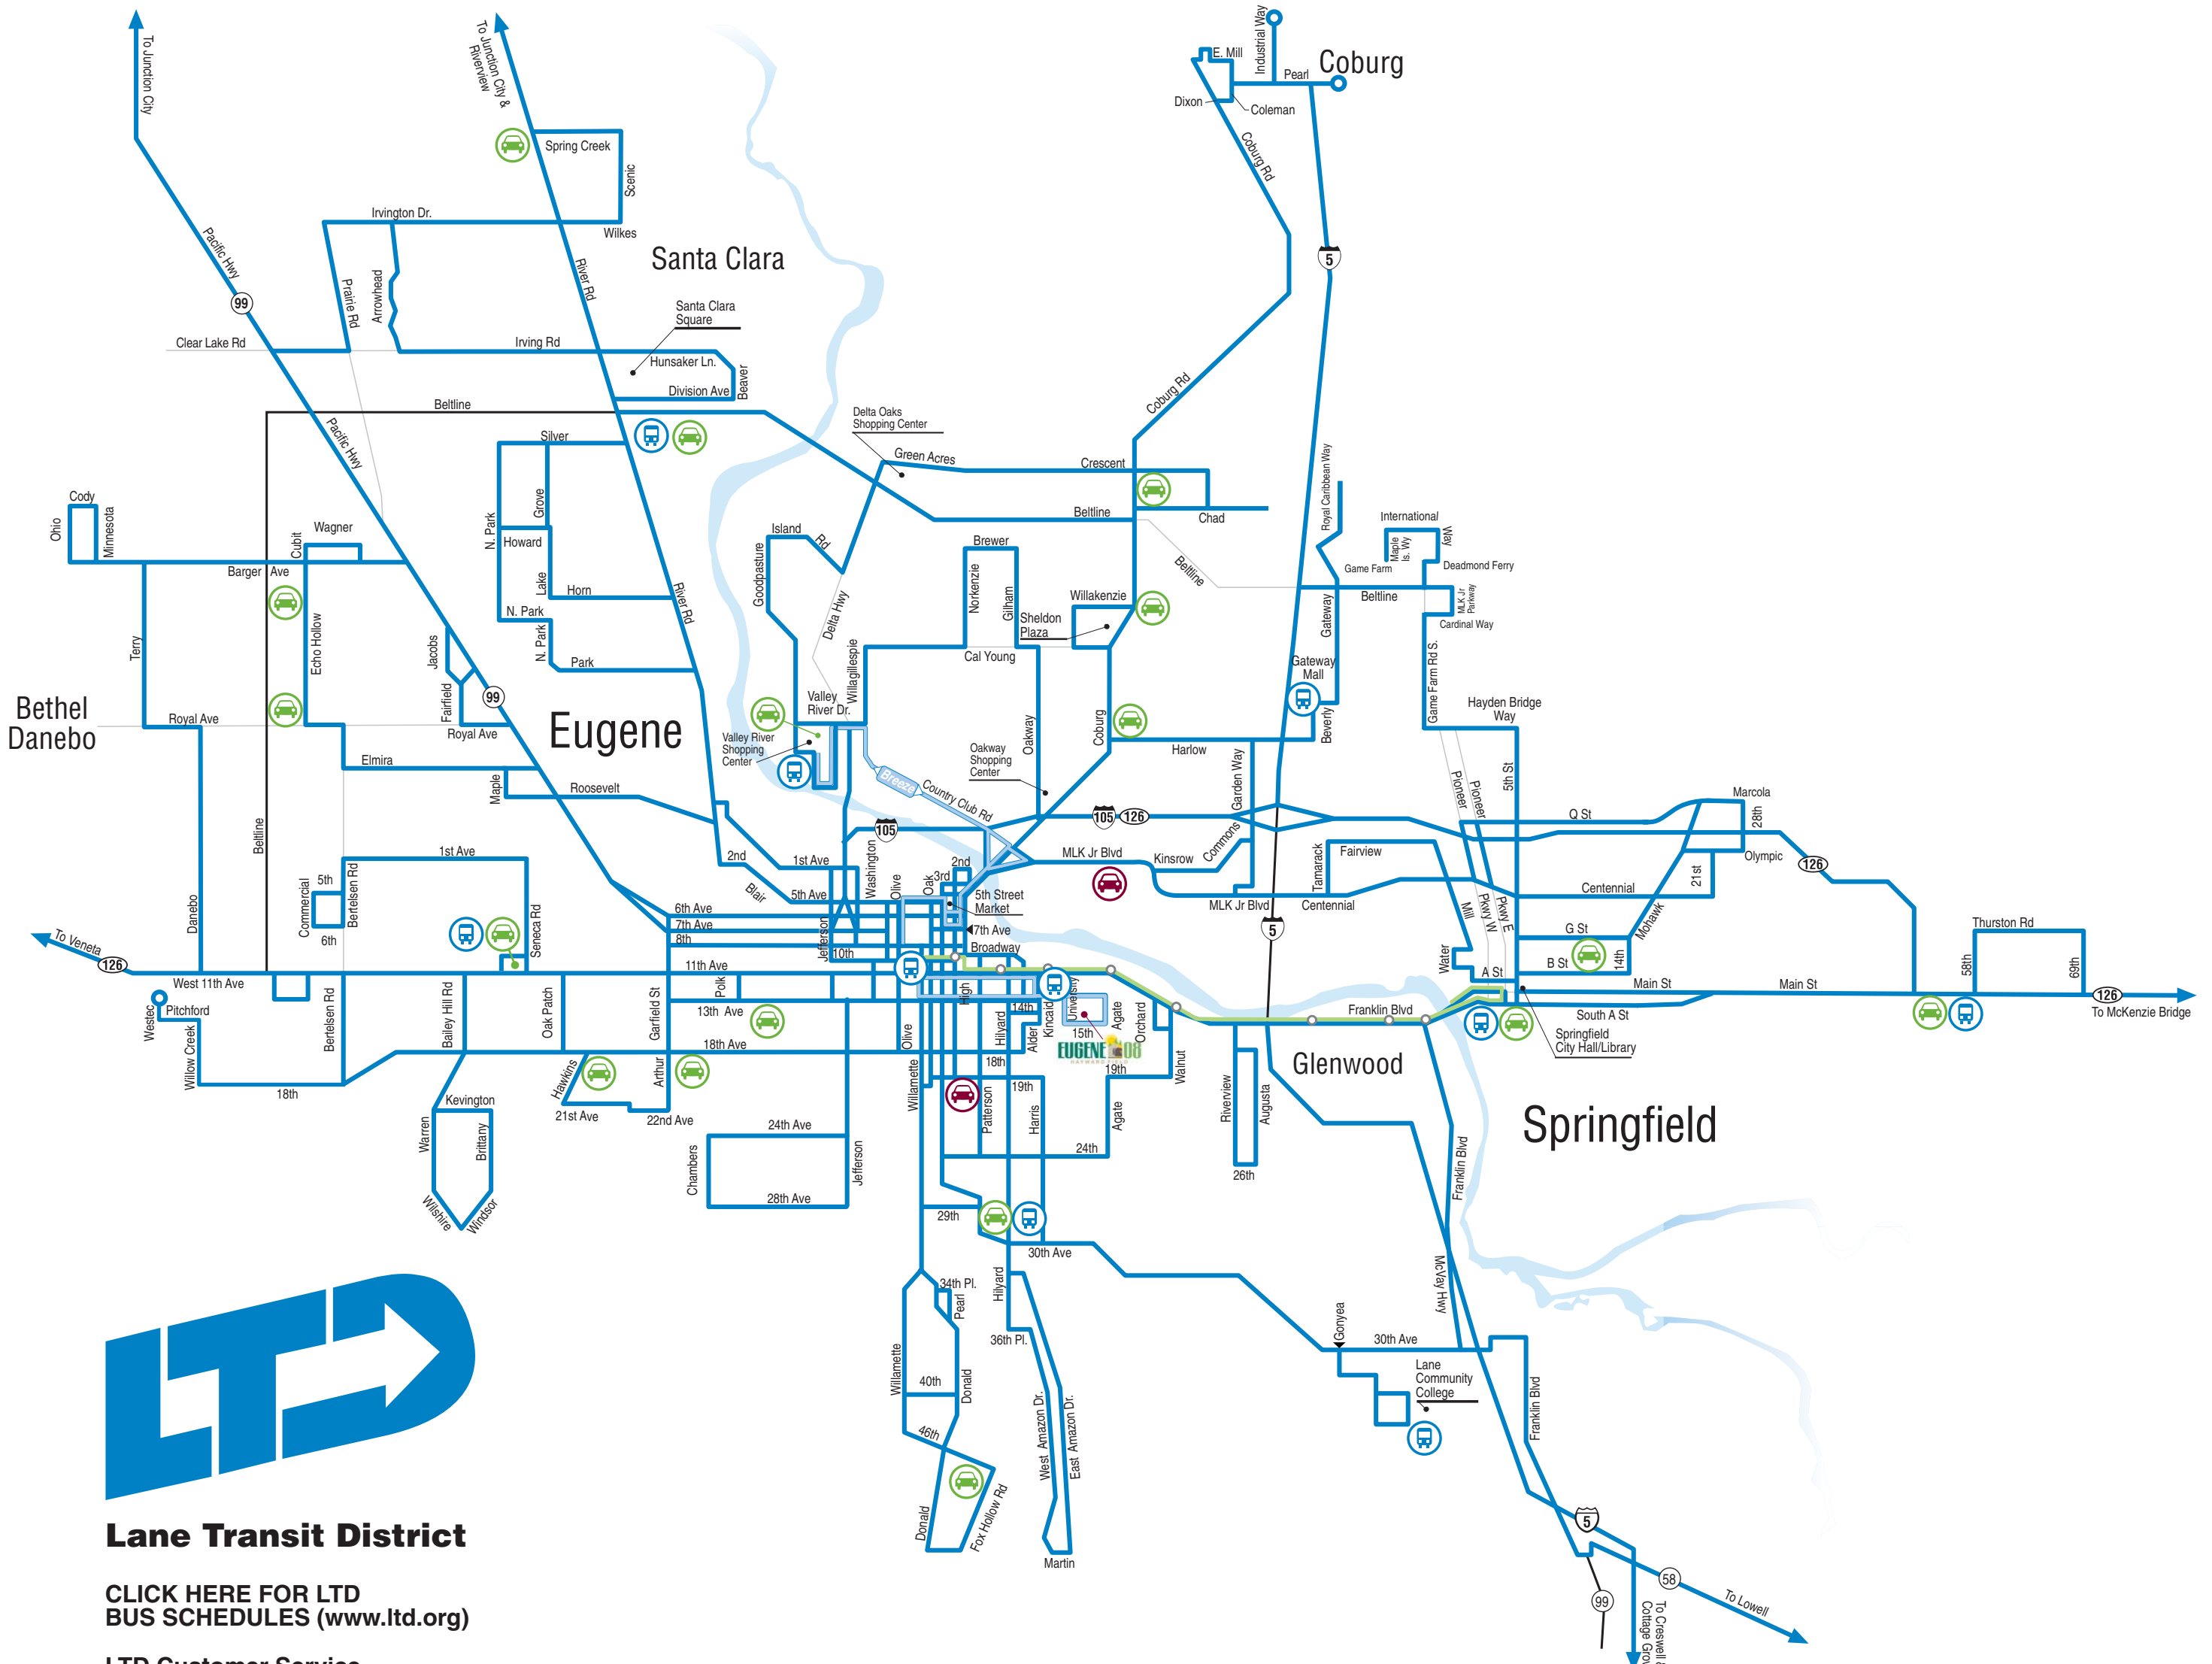

PARK & RIDE MAP

LTD Transit Station

LTD Park & Ride

Eugene '08 Shuttle Park & Ride

CLICK ANY PARK & RIDE SYMBOL FOR MORE INFORMATION
Then click the individual route numbers to link to route and schedule information on LTD's web site.

Amazon Station
29th & Amazon Pkwy 25, 73, 82, 92

Church of the Harvest
4646 Fox Hollow Rd 24, 73

Ferry Street Bridge

Westminster Presbyterian Church
777 Coburg Rd 3x, 12, 64, 66, 67, 96

Papa's Pizza
1577 Coburg Rd 3x, 64, 66, 67, 96

Shopko
2815 Chad Dr 64, 66, 67, 96

Valley River Center
East parking lot Breeze, 60, 66, 67

Bethel/Danebo

Bethesda Lutheran Church
4445 Royal Ave 40

Allison Park Christian Church
1520 Echo Hollow Road 40

Cottage Grove

Wal-Mart
901 Row River Way (parking lot) 98

Creswell

City Hall
C Street at 1st Street 98

Special Park & Rides for Olympic Trials Only

South Eugene High School
400 E 19th

Autzen Stadium
2727 Leo Harris Pkwy