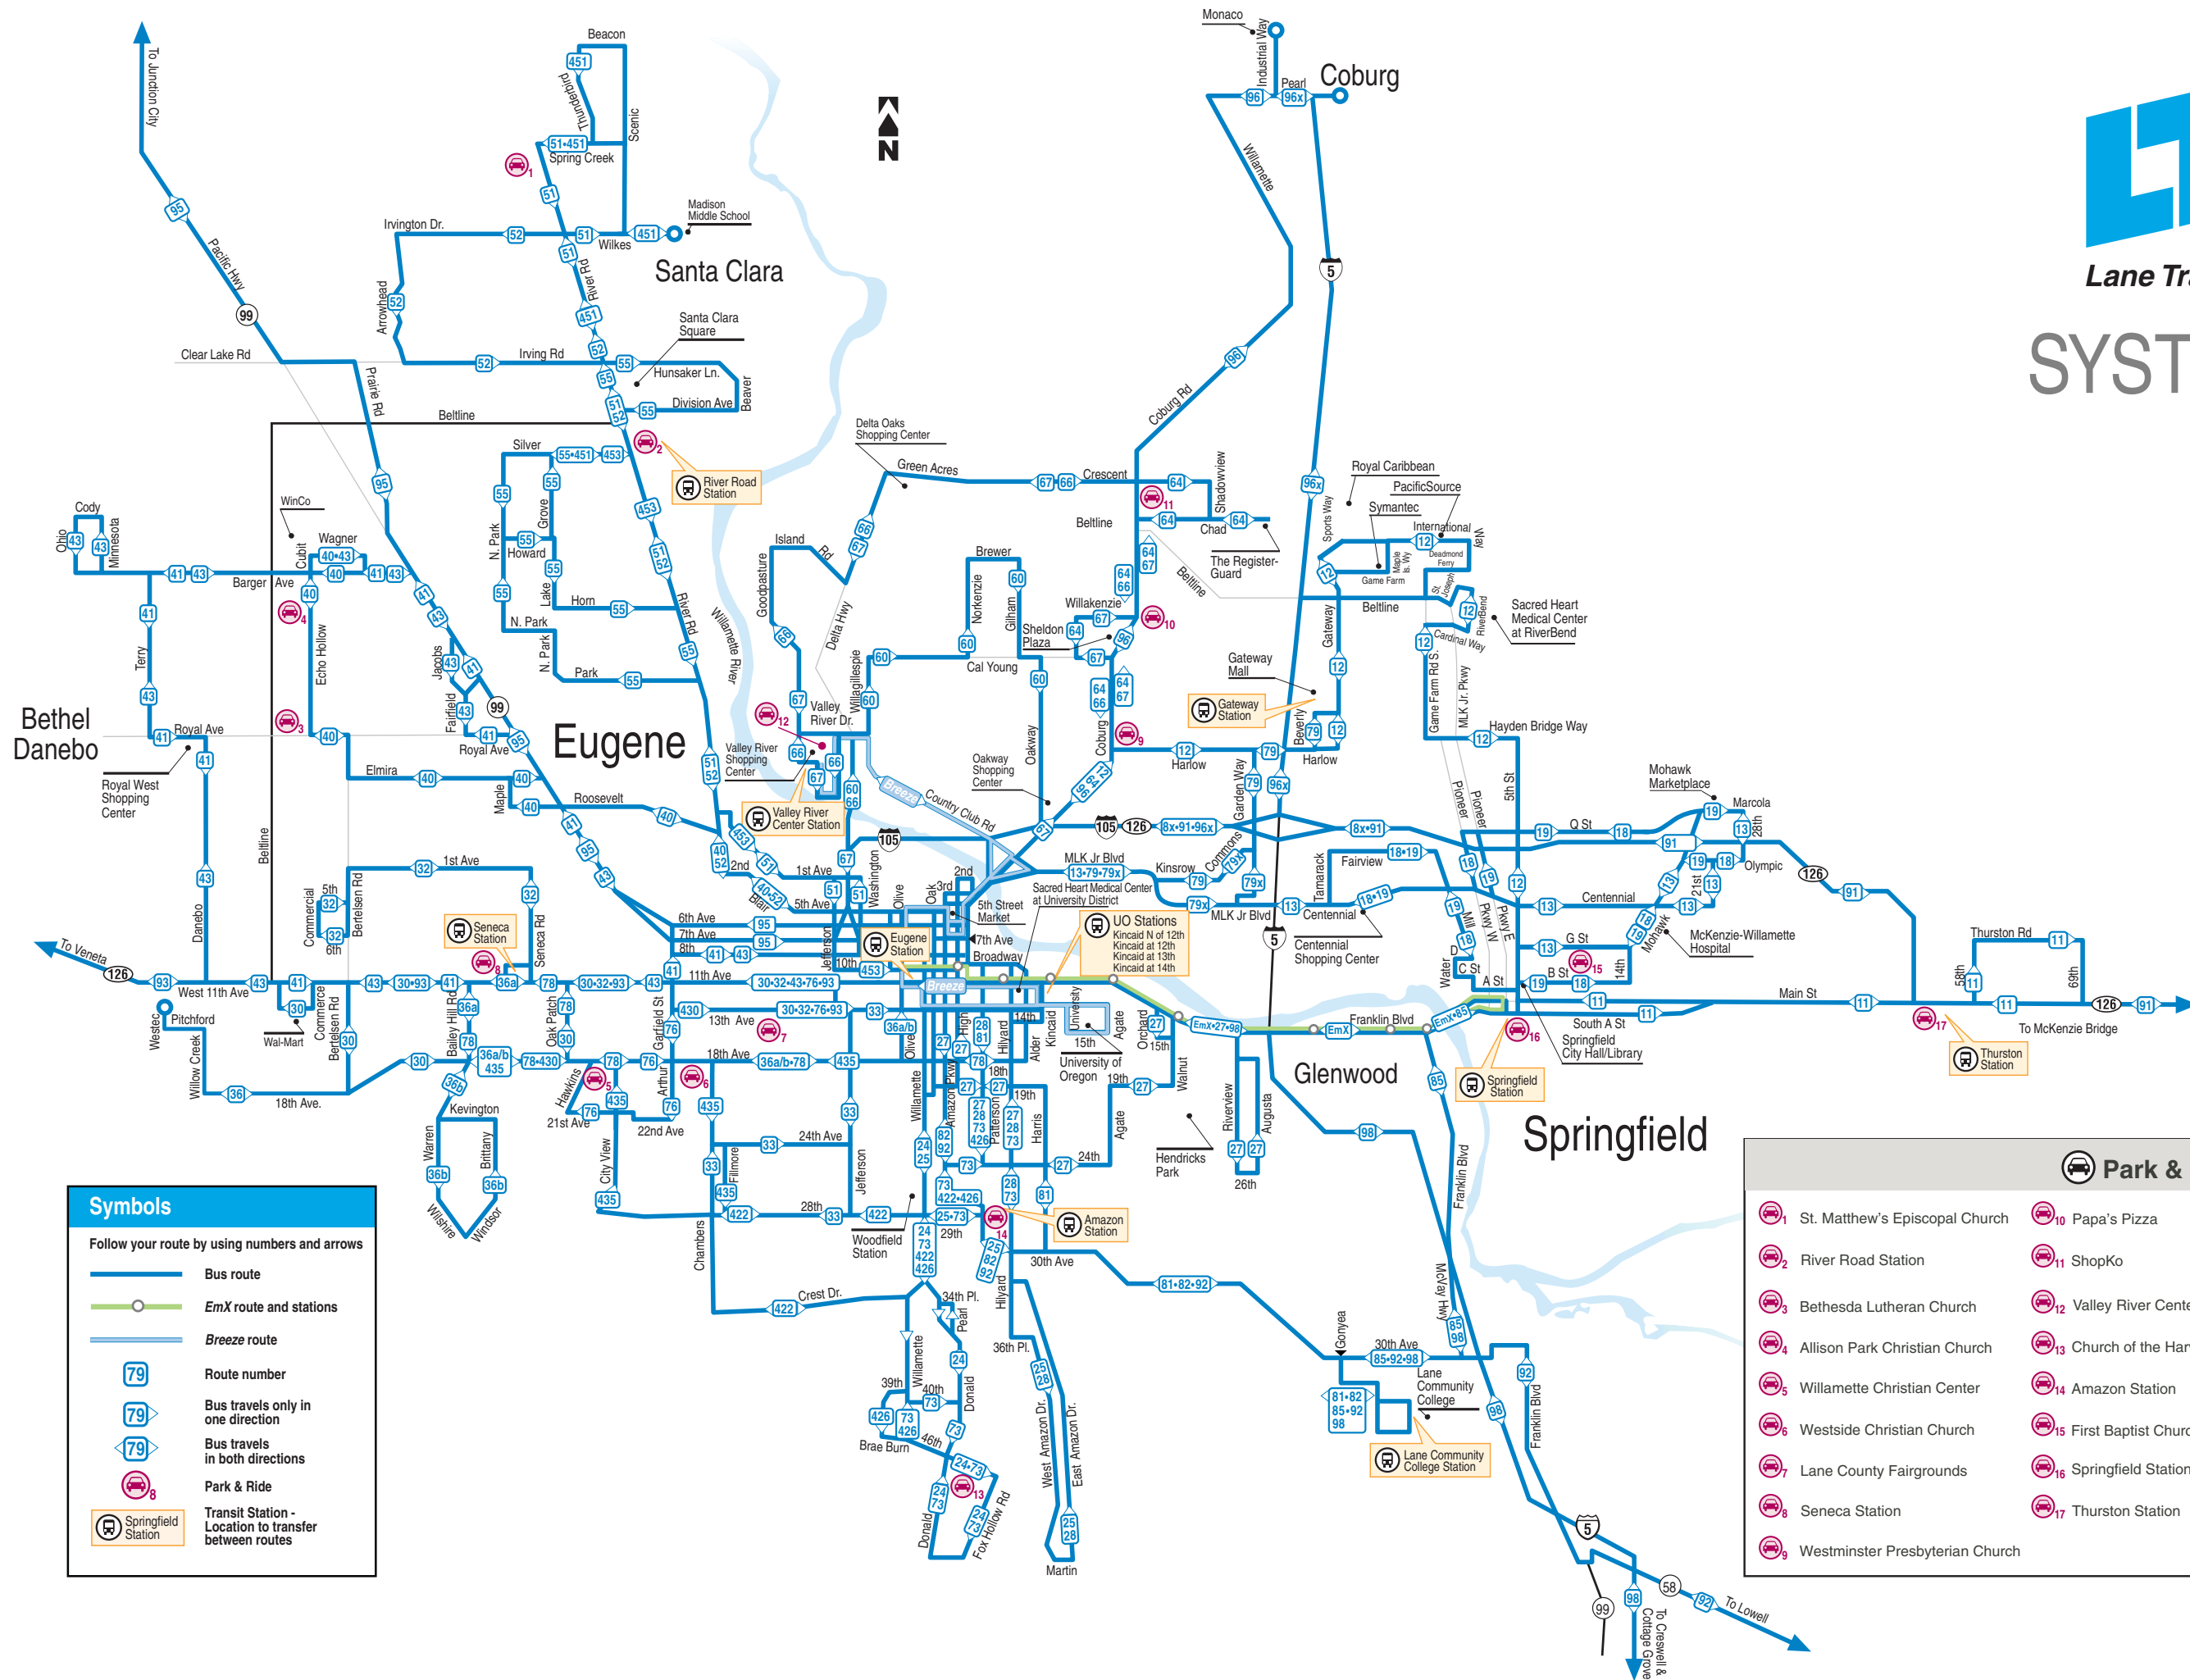

Lane Transit District

SYSTEM MAP

Symbols

Follow your route by using numbers and arrows

- Bus route
- EmX route and stations
- Breeze route
- Route number
- Bus travels only in one direction
- Bus travels in both directions
- Park & Ride
- Transit Station - Location to transfer between routes

Park & Rides

1 St. Matthew's Episcopal Church	10 Papa's Pizza
2 River Road Station	11 ShopKo
3 Bethesda Lutheran Church	12 Valley River Center Parking Lot
4 Allison Park Christian Church	13 Church of the Harvest
5 Willamette Christian Center	14 Amazon Station
6 Westside Christian Church	15 First Baptist Church
7 Lane County Fairgrounds	16 Springfield Station
8 Seneca Station	17 Thurston Station
9 Westminster Presbyterian Church	

Rural Route Park & Rides

- Veneta, West Lane Shopping Center
- Creswell, City Hall
- Cottage Grove, Wal-Mart
- Junction City, United Methodist Church
- Junction City, Downtown Junction City