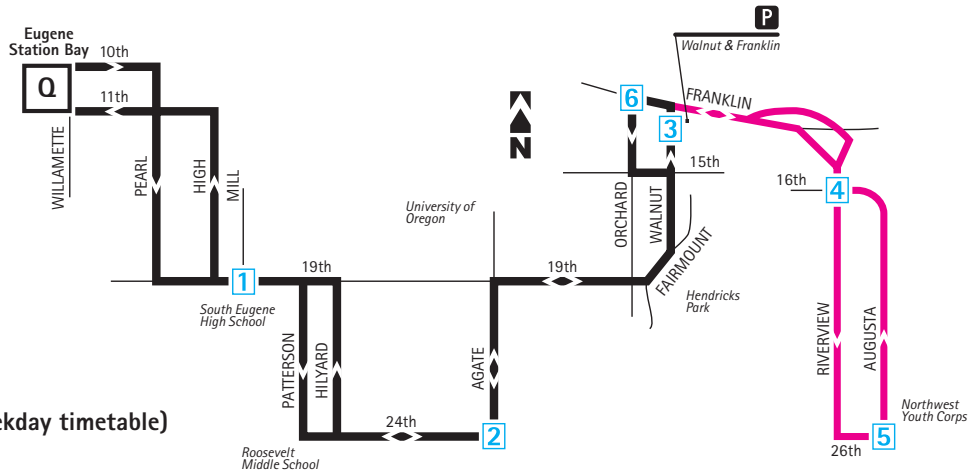

## 27 Fairmount

**P** LTD Park & Ride  
 Limited Trips (see weekday timetable)

From: Eugene Downtown To: Orchard & Franklin Name: 27 Fairmount						From: Orchard & Franklin To: Eugene Downtown Name: 27 Eugene Station				
LEAVE Eugene Station	19th at Mill	24th at Agate	Walnut at Franklin	Riverview at 16th	ARRIVE Augusta at 26th	LEAVE Augusta at 26th	Orchard at Franklin	24th at Agate	19th at Mill	ARRIVE Eugene Station
Q	1	2	3	4	5	5	6	2	1	
<b>WEEKDAYS</b>										
AM	--	--	--	--	--	--	6:40	6:43	6:47	6:55
	6:40	6:44	6:48	6:52	6:55	7:04	7:08	7:12	7:17	7:25
	7:10	7:14	7:19	7:23	7:26	7:33	7:37	7:41	7:47	7:55
	7:40	7:44	7:50	7:54	7:57	8:03	8:07	8:11	8:17	8:25
	8:10	8:14	8:20	8:24	8:27	8:33	8:37	8:41	8:47	8:55
	8:40	8:44	8:50	8:55	--	--	8:58	9:02	9:07	9:15
	9:40	9:44	9:50	9:55	--	--	9:58	10:02	10:07	10:15
	10:40	10:44	10:50	10:55	--	--	10:58	11:02	11:07	11:15
	11:40	11:44	11:50	11:55	--	--	11:58	12:02	12:07	12:15
PM	12:20	12:24	12:30	12:35	12:38	12:44	12:48	12:52	12:57	1:05
	1:20	1:24	1:30	1:35	--	--	1:38	1:42	1:47	1:55
	2:20	2:24	2:30	2:35	--	--	2:38	2:42	2:47	2:55
	2:50	2:56	3:03	3:10	--	--	3:14	3:19	3:26	3:35
	3:20	3:26	3:33	3:40	3:43	3:49	3:54	3:59	4:06	4:15
	3:50	3:55	4:01	4:10	--	--	4:14	4:19	4:25	4:35
	4:20	4:25	4:31	4:38	4:41	4:47	4:52	4:57	5:04	5:10
	5:10	5:16	5:22	5:27	5:30	5:36	5:41	5:46	5:50	5:57
	5:40	5:44	5:50	5:55	5:58	6:04	6:08	6:12	6:17	6:25
	6:40	6:44	6:50	6:55	6:58	7:04	7:08	7:12	7:17	7:25
	7:05	7:09	7:15	7:20	--	--	7:23	7:27	7:32	7:40
	8:05	8:09	8:15	8:20	--	--	8:23	8:27	8:32	8:40