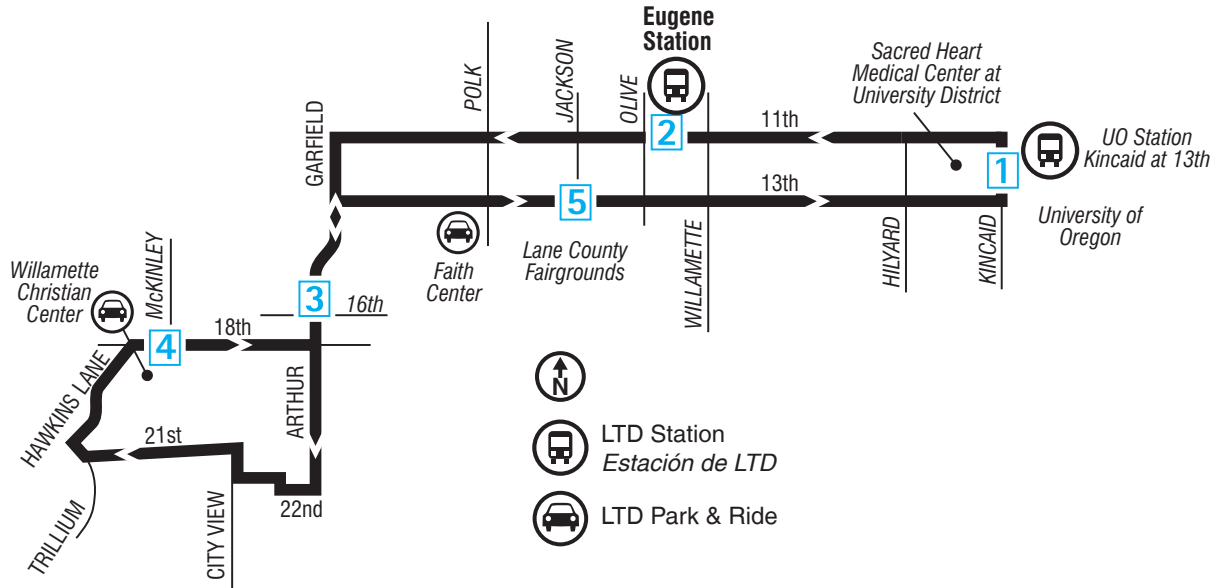

76 UO/Westmoreland

Monday-Friday

This route does not run during UO summer break (June 13, 2010 - September 18, 2010).

No da servicio durante las vacaciones de verano (de junio 13, 2010 a septiembre 18, 2010).

Saturday-Sunday: No service
Sábado-Domingo: No hay servicio

 Snow Route

From: University of Oregon (UO) To: Westmoreland via West 11th Name: 76 Westmoreland				From: Westmoreland To: UO via West 13th Name: 76 UO				
LEAVE UO Station Kincaid at 13th	11th at Olive	Arthur at 16th	ARRIVE 18th at McKinley (WCC)	LEAVE 18th at McKinley (WCC)	Arthur at 16th	13th at Jackson	ARRIVE UO Station	
1	2	3	4	4	3	5		
MONDAY-FRIDAY / Lunes a Viernes								
AM	--	--	--	--	7:07	7:09	7:12	7:20
	--	--	--	--	7:34	7:36	7:40	7:50
	--	--	--	--	8:05	8:07	8:11	8:20
	8:18	8:21	8:27	8:33	8:33	8:35	8:39	8:50
	8:48	8:51	8:57	9:03	9:03	9:05	9:09	9:20
	9:18	9:21	9:27	9:33	9:33	9:35	9:39	9:50
	9:48	9:52	9:58	10:04	10:04	10:06	10:09	10:20
	10:18	10:22	10:28	10:34	10:34	10:36	10:39	10:50
	10:48	10:52	10:58	11:05	11:05	11:07	11:11	11:21
	11:18	11:22	11:28	11:35	11:35	11:37	11:41	11:51
	11:43	11:47	11:53	12:00	12:00	12:02	12:06	12:16
PM	12:10	12:14	12:21	12:28	12:28	12:30	12:33	12:42
	12:40	12:44	12:51	12:58	12:58	1:00	1:03	1:12
	1:10	1:14	1:21	1:28	1:28	1:30	1:33	1:42
	1:40	1:44	1:51	1:58	1:58	2:00	2:03	2:12
	2:10	2:14	2:22	2:29	2:29	2:31	2:34	2:43
	2:40	2:44	2:52	2:59	2:59	3:01	3:04	3:13
	3:10	3:14	3:22	3:29	3:29	3:31	3:34	3:43
	3:40	3:44	3:52	3:59	3:59	4:01	4:04	4:13
	4:10	4:14	4:22	4:30	4:30	4:32	4:35	4:44
	4:40	4:44	4:52	5:01	5:01	5:03	5:06	5:16
	5:10	5:14	5:22	5:31	5:31	5:33	5:36	5:46
	5:40	5:44	5:51	5:59	5:59	6:01	6:04	6:13
	6:10	6:14	6:21	6:29	6:29	6:31	6:34	6:43