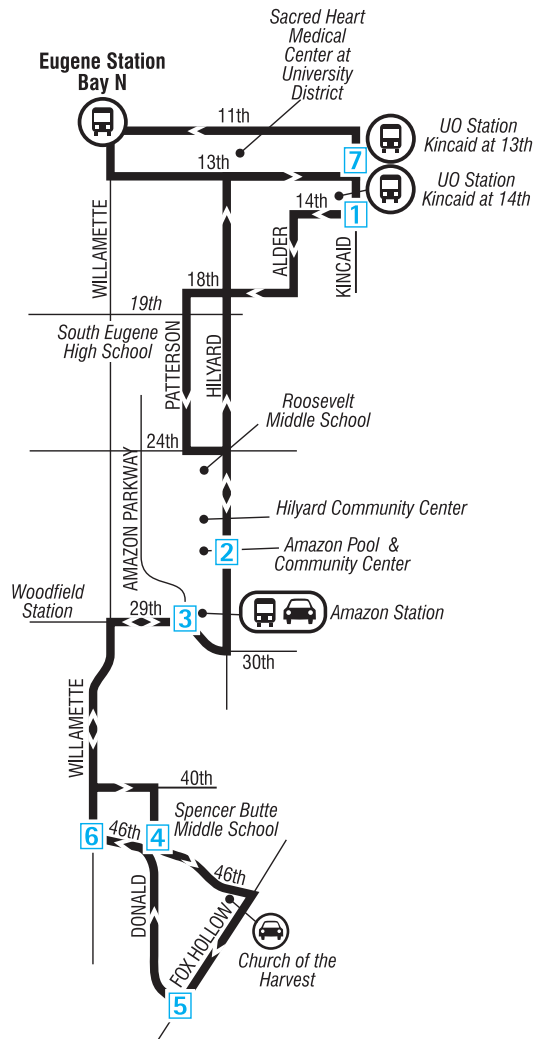

From: Donald at Fox Hollow
To: Eugene Downtown via UO
Name: 73 Eugene Station

LEAVE Eugene Station	UO Station Kincaid at 14th	Amazon Pool	Amazon Station Bay D	Donald at 46th	ARRIVE Donald at Fox Hollow	LEAVE Donald at Fox Hollow	Willamette at 46th	Amazon Station Bay B	Amazon Pool	UO Station Kincaid at 13th	ARRIVE Eugene Station
[N]	[1]	[2]	[3]	[4]	[5]	[5]	[6]	[3]	[2]	[7]	

73 UO/Willamette

Monday-Friday Evenings/Saturday-Sunday

Snow Route - see page 9. ❄️
 Ruta durante época de nieve Ver página 9.

From: Eugene Downtown
To: Donald at Fox Hollow
Name: 73 Willamette

From: Donald at Fox Hollow
To: Eugene Downtown via UO
Name: 73 Eugene Station

LEAVE Eugene Station	UO Station Kincaid at 14th	Amazon Pool	Amazon Station Bay D	Donald at 46th	ARRIVE Donald at Fox Hollow	LEAVE Donald at Fox Hollow	Willamette at 46th	Amazon Station Bay B	Amazon Pool	UO Station Kincaid at 13th	ARRIVE Eugene Station
[N]	[1]	[2]	[3]	[4]	[5]	[5]	[6]	[3]	[2]	[7]	

* Begins at Fox Hollow and Princess two minutes before arriving at Donald at Fox Hollow.
 Empieza en Fox Hollow con Princess dos minutos antes de llegar a Donald y Fox Hollow.

LTD Station
Estación de LTD