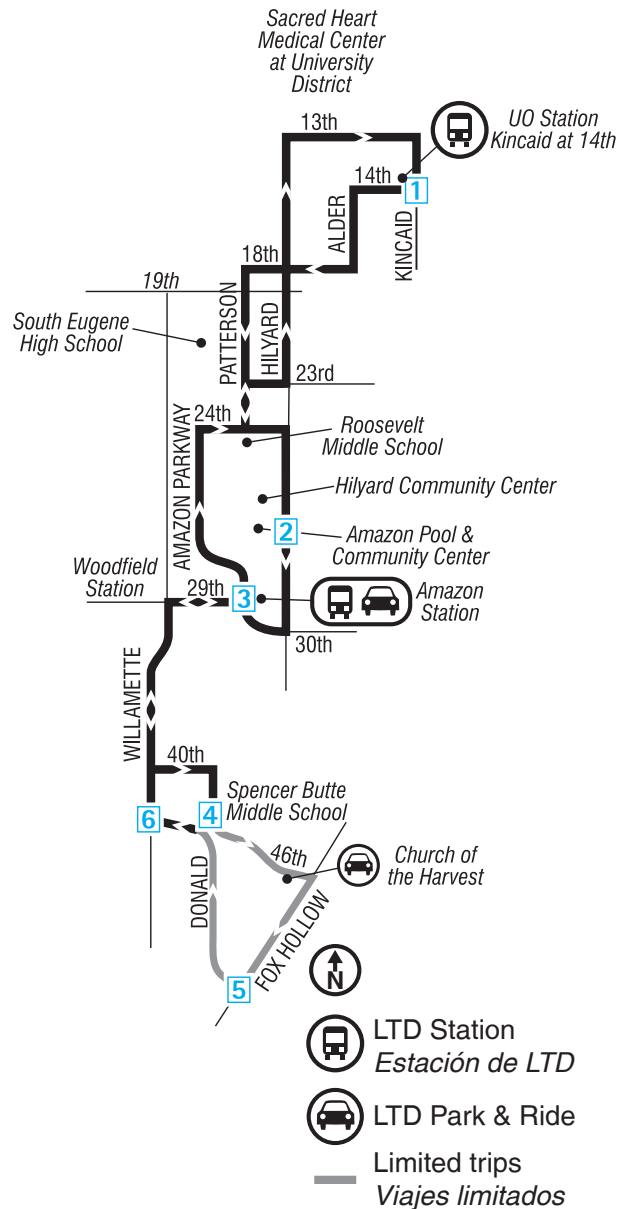

73 UO/Willamette Monday-Friday Daytime

Snow Route - see page 9.
Ruta durante época de nieve Ver página 9.

Times in blue do not run on 4J holidays, breaks, and summer dates listed on page 9.

Horarios en azul no da servicio durante los días festivos y días de descanso del 4J y tampoco durante el verano. Vea la lista en la página 9.

From: UO To: Donald via Willamette Name: 73 Willamette					From: Donald To: UO Name: 73 UO			
LEAVE UO Station Kincaid at 14th	Amazon Pool	Amazon Station Bay D	Donald at 46th	ARRIVE Donald at Fox Hollow	LEAVE Donald at Fox Hollow	Willamette at 46th	Amazon Station Bay B	ARRIVE UO Station
1	2	3	4	5	5	6	3	
MONDAY-FRIDAY / Lunes a Viernes								
AM								
--	--	--	--	6:09*	6:09	6:12	6:17	6:25
--	--	--	--	6:33*	6:33	6:36	6:42	6:50
6:42	6:46	6:49	6:55	7:03	7:03	7:06	7:12	7:20
--	--	--	--	--	7:24	7:28	7:35	7:45
7:06	7:12	7:15	7:21	7:29	7:29	7:32	7:39	7:50
7:33	7:37	7:41	7:47	7:55	7:55	7:58	8:05	8:15
--	--	--	--	--	--	8:23	8:30	8:40
8:03	8:07	8:11	8:17	8:24	8:24	8:27	8:35	8:45
8:33	8:38	8:41	8:47	8:54	8:54	8:57	9:05	9:15
9:03	9:08	9:11	9:17	9:24	9:24	9:27	9:35	9:45
9:27	9:31	9:35	9:42	--	--	9:43	9:49	10:00
9:57	10:01	10:05	10:12	--	--	10:14	10:20	10:32
10:27	10:31	10:35	10:42	--	--	10:44	10:50	11:02
10:57	11:02	11:05	11:13	--	--	11:15	11:20	11:32
11:27	11:32	11:35	11:43	--	--	11:45	11:50	12:02
PM								
11:57	12:02	12:06	12:13	--	--	12:16	12:21	12:32
12:27	12:32	12:36	12:43	--	--	12:45	12:51	1:02
12:57	1:03	1:07	1:13	--	--	1:15	1:21	1:32
1:27	1:33	1:37	1:43	--	--	1:45	1:51	2:02
1:57	2:03	2:07	2:13	--	--	2:15	2:22	2:35
2:37	2:43	2:47	2:54	3:01	3:01	3:04	3:11	3:25
3:07	3:13	3:17	3:24	3:31	3:31	3:34	3:41	3:55
3:26	3:33	3:36	3:43	3:50	--	--	--	--
3:37	3:43	3:47	3:55	4:01	4:01	4:04	4:11	4:22
4:07	4:13	4:17	4:25	4:31	4:31	4:34	4:41	4:50
4:37	4:43	4:47	4:55	5:01	5:01	5:04	5:11	5:20
6:07	6:13	6:17	6:26	6:31	6:31	6:34	6:41	6:50
6:37	6:44	6:48	6:57	7:03	7:03	7:06	7:12	7:22
6:07	6:13	6:16	6:24	6:31	6:31	6:34	6:40	6:49

* Begins at Fox Hollow and Princess two minutes before arriving at Donald at Fox Hollow.
Empieza en Fox Hollow con Princess dos minutos antes de llegar a Donald y Fox Hollow.