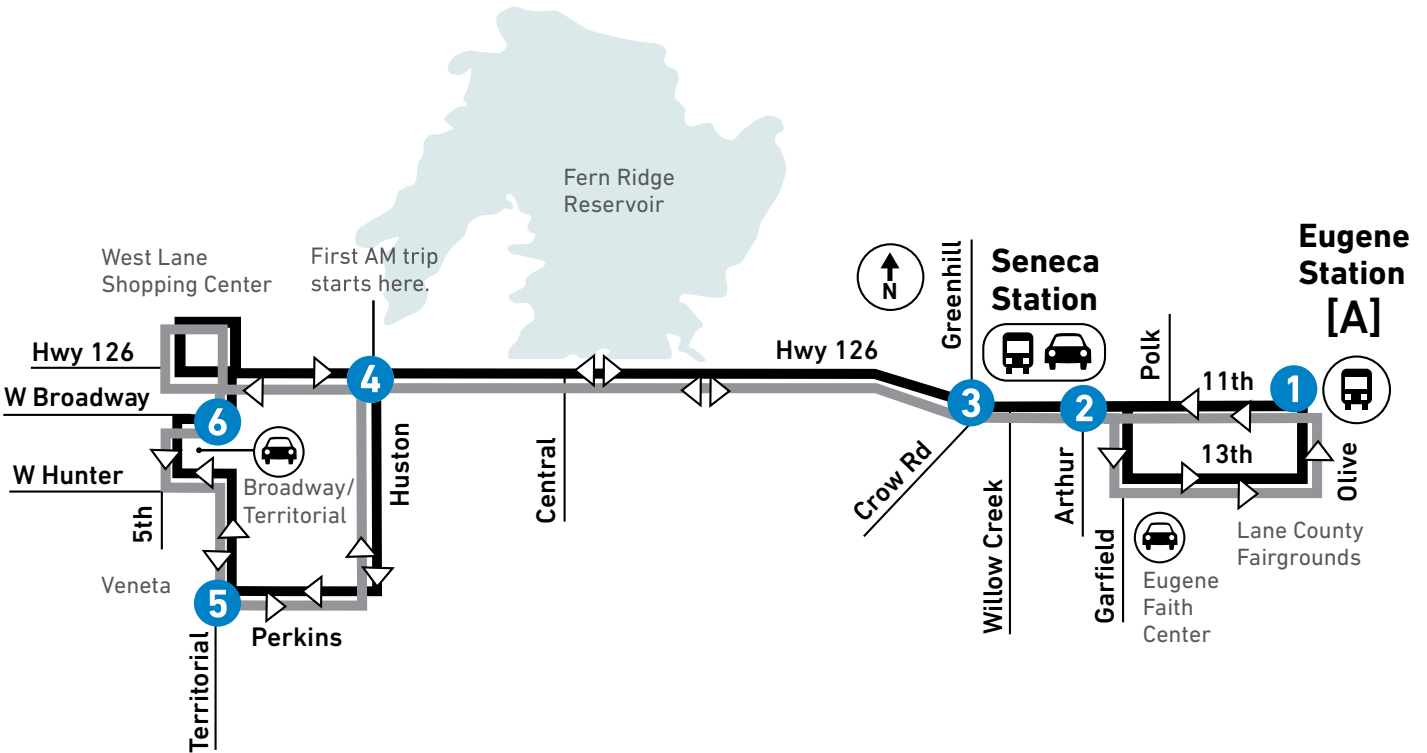

From: Eugene Station To: Veneta Name: 93 Veneta						From: Veneta To: Eugene Station Name: 93 Eugene Station						
LEAVE Eugene Station Bay [A]	11th at Arthur	11th at Greenhill	Huston at Hwy 126	Territorial at Perkins	ARRIVE Veneta Park & Ride	LEAVE Veneta Park & Ride	Territorial at Perkins	Huston at Hwy 126	11th at Greenhill	11th at Arthur	ARRIVE Eugene Station	
1	2	3	4	5	6	6	5	4	3	2		
MONDAY-FRIDAY / LUNES A VIERNES												
AM	--	--	--	6:37	6:41	6:51	6:53	--	6:57	7:06	7:16	7:25
	6:40	6:45	6:55	7:04	7:08	7:18	7:22	--	7:26	7:35	7:45	7:55
	7:40	7:45	7:55	8:04	8:09	8:19	8:21	--	8:25	8:34	8:45	8:55
	9:40	9:45	9:56	10:05	10:10	10:20	10:20	--	10:25	10:34	10:45	10:55
PM	1:35	1:41	1:54	--	--	2:09	2:09	2:15	2:20	2:28	2:41	2:55
	3:35	3:41	3:54	--	--	4:09	4:09	4:15	4:20	4:28	4:41	4:55
	5:35	5:41	5:54	--	--	6:09	6:12	6:17	6:22	6:29	6:41	6:55
	6:30	6:35	6:47	--	--	7:01	7:02	7:06	7:11	7:18	7:28	7:40
SATURDAY / SÁBADO												
AM	9:30	9:35	9:45	9:54	9:58	10:07	10:07	--	10:11	10:20	10:31	10:40
PM	5:00	5:06	5:17	--	--	5:32	5:34	5:39	5:44	5:52	6:03	6:15
SUNDAY: NO SERVICE / DOMINGO: NO HAY SERVICIO												

93
VENETA
MON-SAT

Map Key

- LTD Station
Estación de LTD
- LTD Park & Ride
- AM Routing
AM Ruta
- PM Routing
PM Ruta