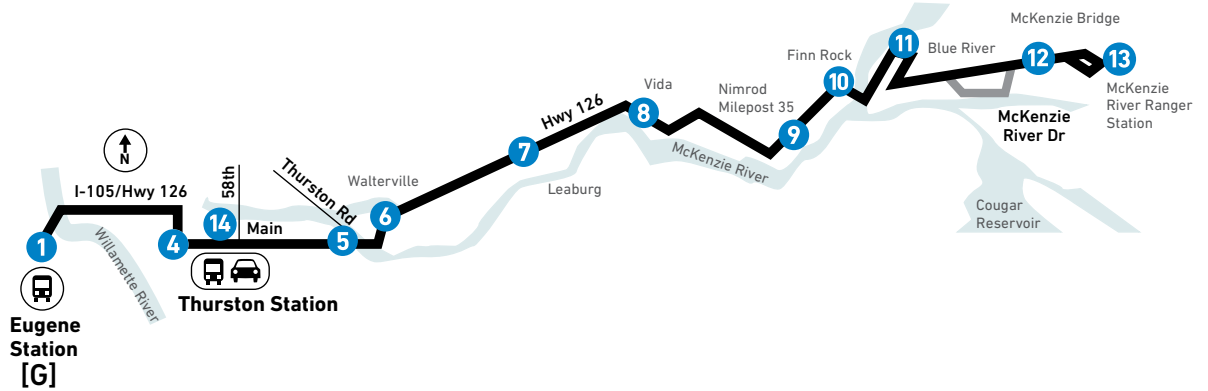

91

MCKENZIE BRIDGE MON-SUN

91 McKenzie Bridge Limited Trips

Only at certain times of the day will the bus stops listed at right be served. The map reflects the limited trip bus stops, and the times of those stops can be found on the timetable with a "+" sign.

SATURDAY & SUNDAY / SÁBADO Y DOMINGO

AM	8:30	--	--	8:44	8:48	8:53	9:01	9:11	9:20	9:24	9:30	9:42	9:50
PM	4:30	--	--	4:44	4:48	4:53	5:01	5:11	5:20	5:24	5:30*	5:45	5:53

* Serves McKenzie River Drive between Blue River and McKenzie Bridge. See limited trip routing on map.
Ofrece servicio a McKenzie River Drive entre Blue River y McKenzie Bridge. Vea itinerarios de viajes limitados en el mapa.
+ Limited stops between Eugene Station and Thurston Station. See Limited Trip Map.
Paradas limitadas entre la Terminal de Eugene y la Estación de Thurston. Vea el Mapa de Viaje Limitado.

SATURDAY & SUNDAY / SÁBADO Y DOMINGO

AM	9:59	10:02*	10:17	10:22	10:27	10:37	10:45	10:55	10:59#	11:04	--	--	11:25
PM	6:03	6:06	6:17	6:22	6:27	6:36	6:44	6:53	6:57#	7:02	--	--	7:23

* Serves McKenzie River Drive between Blue River and McKenzie Bridge. See limited trip routing on map.
Ofrece servicio a McKenzie River Drive entre Blue River y McKenzie Bridge. Vea itinerarios de viajes limitados en el mapa.
+ Limited stops between 58th Street and Eugene Station. See Limited Trip Map.
Paradas limitadas entre la calle 58 y la Terminal de Eugene. See Limited Trip Map.
Bus operates in express service between 69th Street and 58th Street and only will drop off customers.
El autobús opera como servicio exprés entre las calles 69 y la 58 y sólo se detiene para bajar pasajeros.

Map Key

LTD Station
Estación de LTD

LTD Park & Ride

Limited-Trip Routing
Viajes limitados