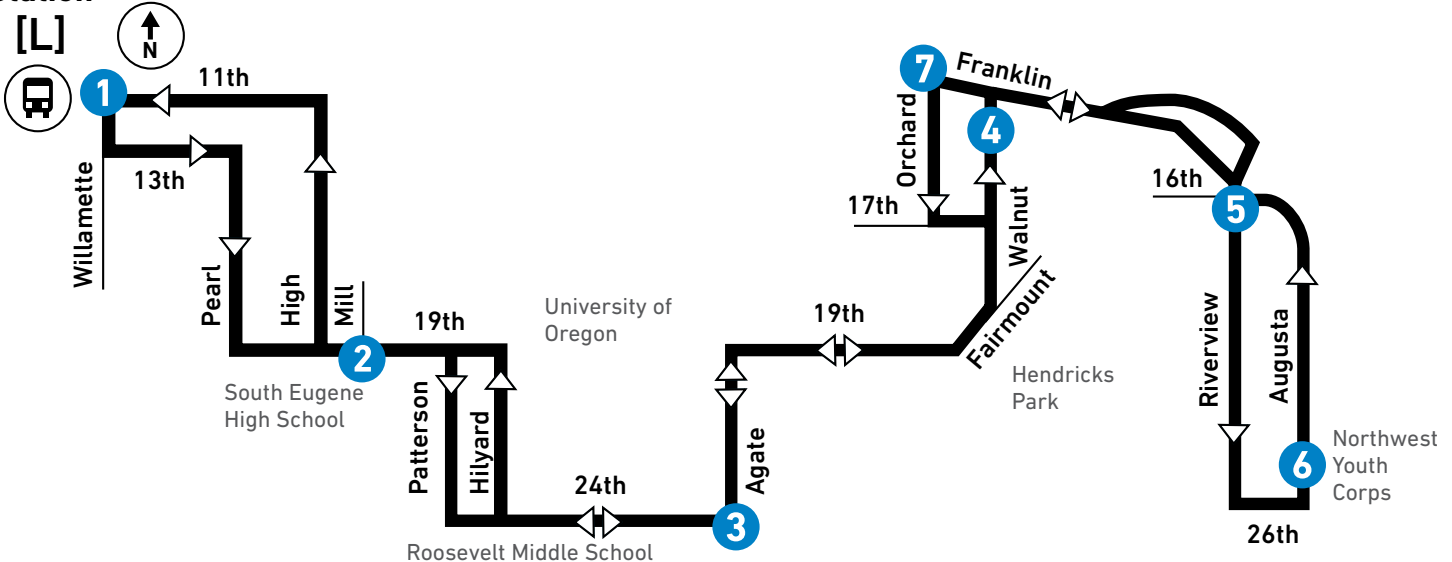

### SNOW & ICE DETOURS

This route may be affected by winter weather conditions.

### DESVÍOS POR NIEVE & HIELO

Esta ruta puede ser afectada por las condiciones climáticas de invierno.

<b>From:</b> Eugene Station <b>To:</b> Augusta at 26th <b>Name:</b> 27 Fairmount						<b>From:</b> Augusta at 26th <b>To:</b> Eugene Station <b>Name:</b> 27 Eugene Station					
LEAVE Eugene Station Bay (L)	19th at Mill	24th at Agate	Walnut at Franklin	Riverview at 16th	ARRIVE Augusta at 26th	LEAVE Augusta at 26th	Orchard at Franklin (Market of Choice)	24th at Agate	19th at Mill	ARRIVE Eugene Station	
<b>1</b>	<b>2</b>	<b>3</b>	<b>4</b>	<b>5</b>	<b>6</b>	<b>6</b>	<b>7</b>	<b>3</b>	<b>2</b>		
MONDAY-FRIDAY / LUNES A VIERNES											
AM	6:40	6:44	6:48	6:52	6:54	7:00	7:00	7:05	7:09	7:14	7:25
	7:10	7:14	7:18	7:23	7:25	7:31	7:31	7:36	7:41	7:46	7:55
	7:40	7:44	7:50	7:55	7:57	8:03	8:03	8:08	8:12	8:17	8:25
	8:10	8:14	8:20	8:25	8:27	8:33	8:33	8:38	8:42	8:47	8:55
	8:40	8:44	8:50	8:55	8:57	9:03	9:03	9:08	9:12	9:17	9:25
PM	12:20	12:25	12:31	12:36	12:38	12:45	12:45	12:50	12:55	1:01	1:10
	2:50	2:55	3:02	3:07	3:09	3:16	3:16	3:21	3:26	3:32	3:45
	3:20	3:25	3:32	3:37	3:39	3:46	3:46	3:51	3:56	4:02	4:15
	3:50	3:55	4:02	4:07	4:09	4:16	4:16	4:21	4:26	4:32	4:45
	4:20	4:25	4:31	4:36	4:38	4:45	4:45	4:50	4:55	5:01	5:10
	5:05	5:10	5:16	5:21	5:23	5:30	5:30	5:35	5:41	5:47	5:55
	5:40	5:45	5:50	5:55	5:57	6:03	6:03	6:08	6:13	6:18	6:25
	6:40	6:45	6:50	6:55	6:57	7:03	7:03	7:08	7:13	7:18	7:25
SATURDAY-SUNDAY: NO SERVICE / SÁBADO-DOMINGO: NO HAY SERVICIO											

### Eugene Station

### Map Key