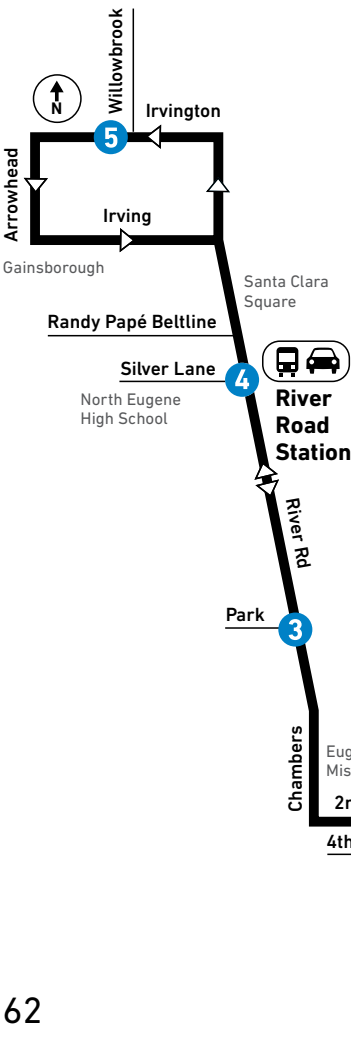

52

IRVING MON-SUN

SNOW & ICE DETOURS

This route may be affected by winter weather conditions.

DESVÍOS POR NIEVE & HIELO

Esta ruta puede ser afectada por las condiciones climáticas de invierno.

From: Eugene Station
To: Irving via River Road
Name: 52 Irving

From: Irving
To: Eugene Station via River Road
Name: 52 Eugene Station

LEAVE Eugene Station Bay [E]	Blair at 4th	River Road at Park	River Road Station Bay [A]	ARRIVE Irvington at Willowbrook
1	2	3	4	5

LEAVE Irvington at Willowbrook	River Road Station Bay [B]	River Road at Park	Blair at 4th	ARRIVE Eugene Station
5	4	3	2	

* Begins on Irvington Drive at River Road two minutes before leaving Irvington Drive at Willowbrook.
Empieza dos minutos más temprano antes de salir de la esquina de Irvington Drive y Willowbrook.

SATURDAY / SÁBADO

SUNDAY / DOMINGO

AM	11:00	11:06	11:11	11:16	11:22	11:22	11:33	11:38	11:43	11:55
PM	12:00	12:06	12:11	12:16	12:23	12:23	12:34	12:39	12:44	12:55
	1:15	1:21	1:27	1:33	1:40	1:40	1:53	1:59	2:04	2:15
	2:15	2:21	2:27	2:33	2:40	2:40	2:53	2:59	3:04	3:15
	3:15	3:21	3:27	3:33	3:40	3:40	3:53	3:59	4:04	4:15
	4:00	4:06	4:11	4:17	4:24	4:24	4:35	4:40	4:45	4:55
	5:00	5:06	5:11	5:17	5:24	5:24	5:35	5:40	5:45	5:55
	6:00	6:06	6:11	6:17	6:24	6:24	6:35	6:40	6:45	6:55