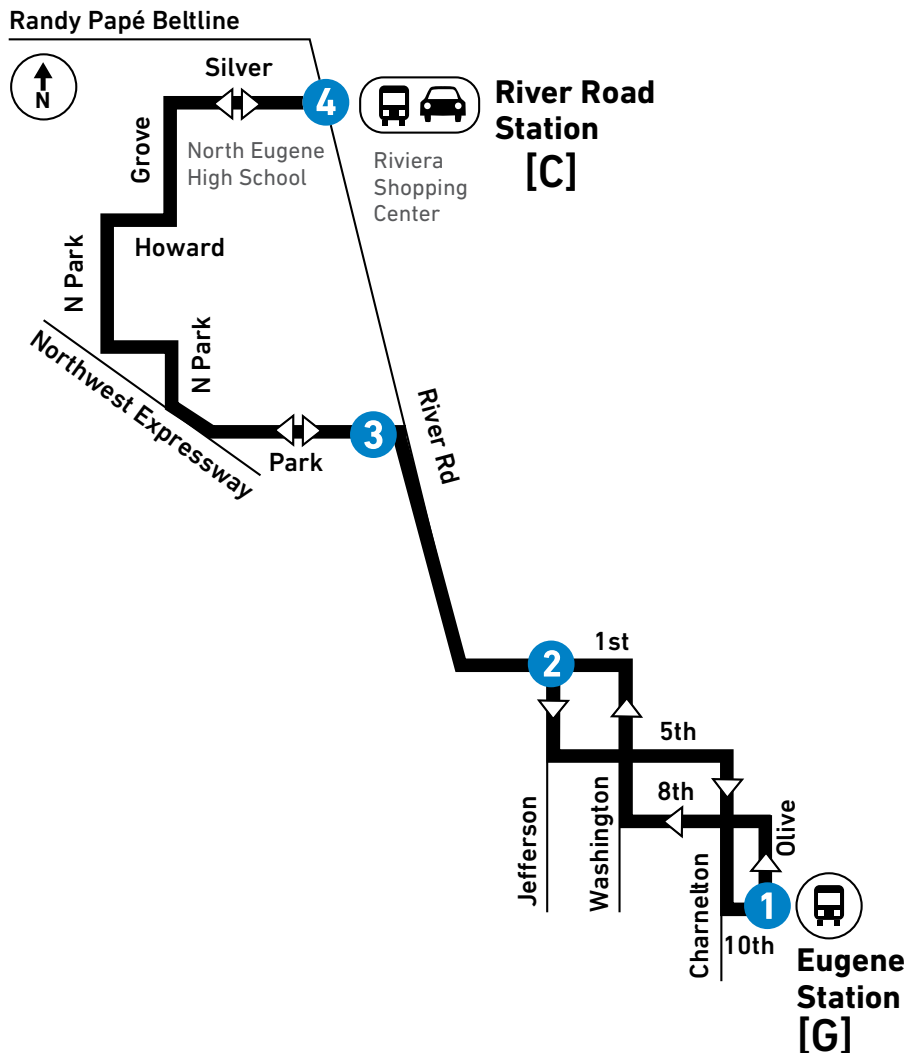

55

NORTH PARK MON-FRI

From: Eugene Station To: Park and River Road Name: 55 North Park				From: River Road and Park To: Eugene Station Name: 55 Eugene Station				
LEAVE Eugene Station Bay [G]	1st at Jefferson	River Road at Park	ARRIVE River Road Station Bay [C]	LEAVE River Road Station Bay [C]	River Road at Park	Jefferson at 1st	ARRIVE Eugene Station	
1	2	3	4	4	3	2		
MONDAY-FRIDAY / LUNES A VIERNES								
AM	--	--	--	--	6:49	7:00	7:06	7:20
	7:15	7:21	7:26	7:41	7:41	7:55	8:01	8:15
	8:15	8:21	8:26	8:40	8:40	8:52	8:58	9:10
	9:15	9:21	9:26	9:40	9:40	9:52	9:58	10:10
	10:15	10:21	10:26	10:40	10:40	10:52	10:58	11:10
	11:15	11:21	11:26	11:40	11:40	11:52	11:58	12:10
PM	12:15	12:21	12:26	12:40	12:40	12:52	12:58	1:10
	1:15	1:21	1:26	1:40	1:40	1:52	1:58	2:10
	2:15	2:21	2:26	2:40	2:55	3:07	3:13	3:25
	3:15	3:21	3:26	3:41	3:41	3:55	4:01	4:15
	4:15	4:21	4:26	4:40	4:40	4:52	4:58	5:10
	5:15	5:21	5:26	5:40	5:40	5:52	5:58	6:10
	6:15	6:21	6:26	6:40	6:40	6:52	6:58	7:10
SATURDAY-SUNDAY: NO SERVICE / SÁBADO-DOMINGO: NO HAY SERVICIO								

Map Key

- LTD Station
Estación de LTD
- LTD Park & Ride