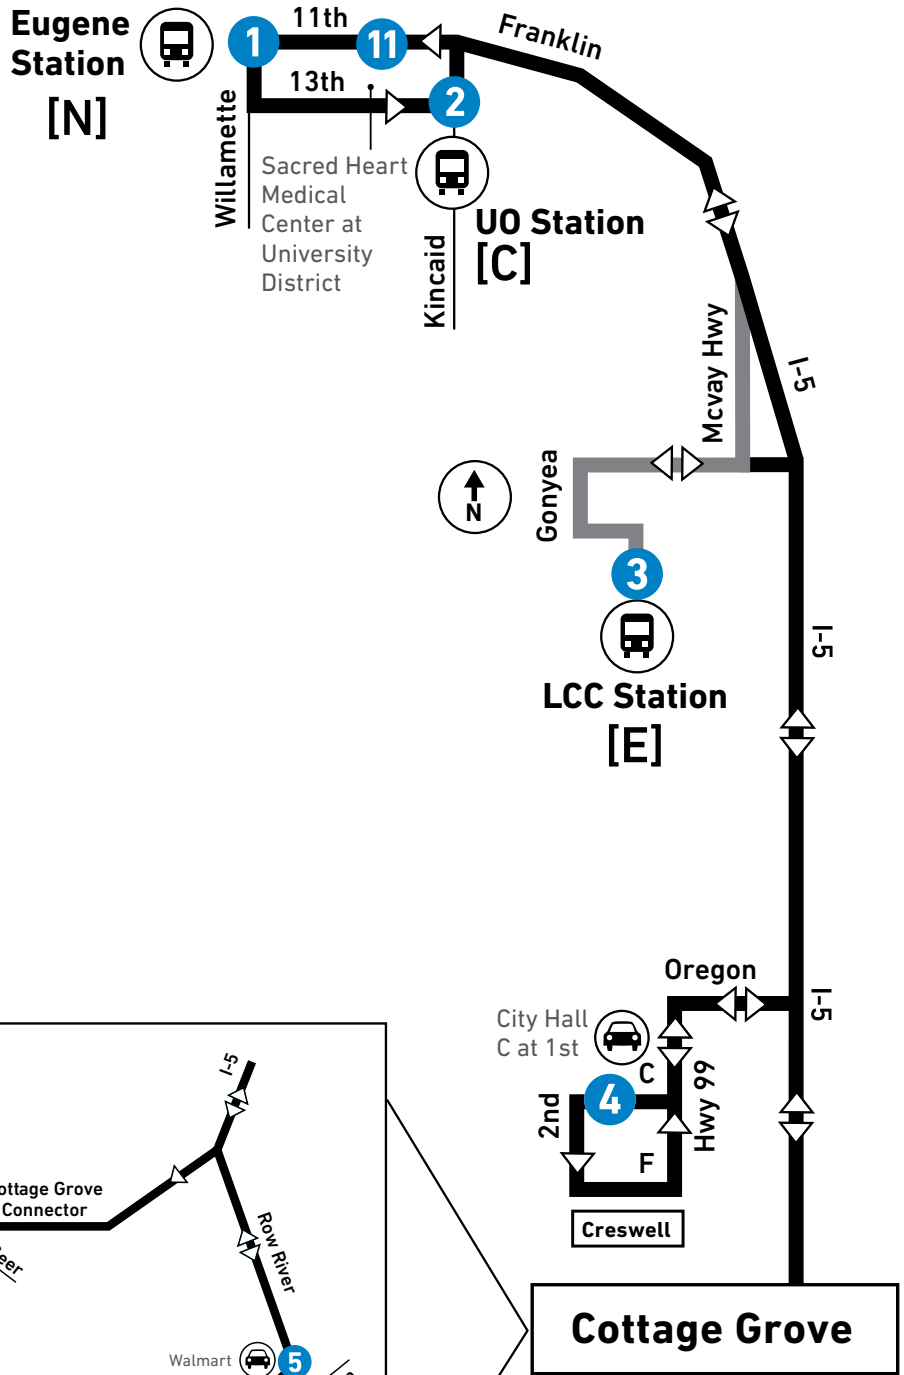

98

COTTAGE GROVE

MON-SUN

SNOW & ICE DETOURS

This route may be affected by winter weather conditions.

DESvíOS POR NIEVE & HIELO

Esta ruta puede ser afectada por las condiciones climáticas de invierno.