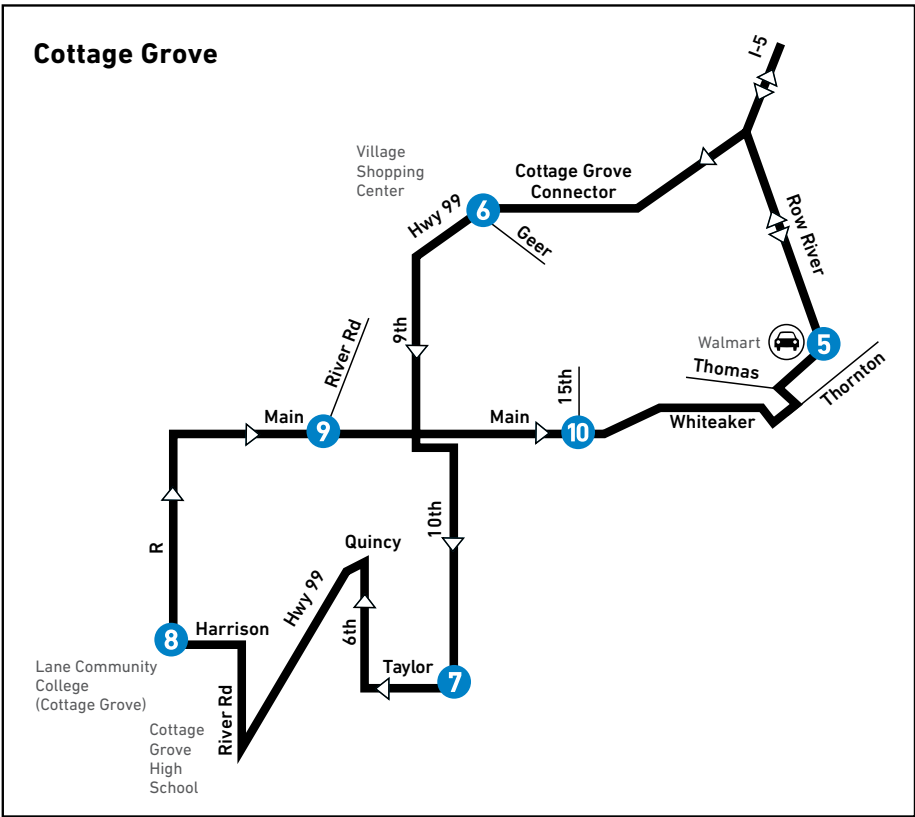

98

COTTAGE GROVE

MON-SUN

SNOW & ICE DETOURS

This route may be affected by winter weather conditions.

DESvíOS POR NIEVE & HIELO

Esta ruta puede ser afectada por las condiciones climáticas de invierno.