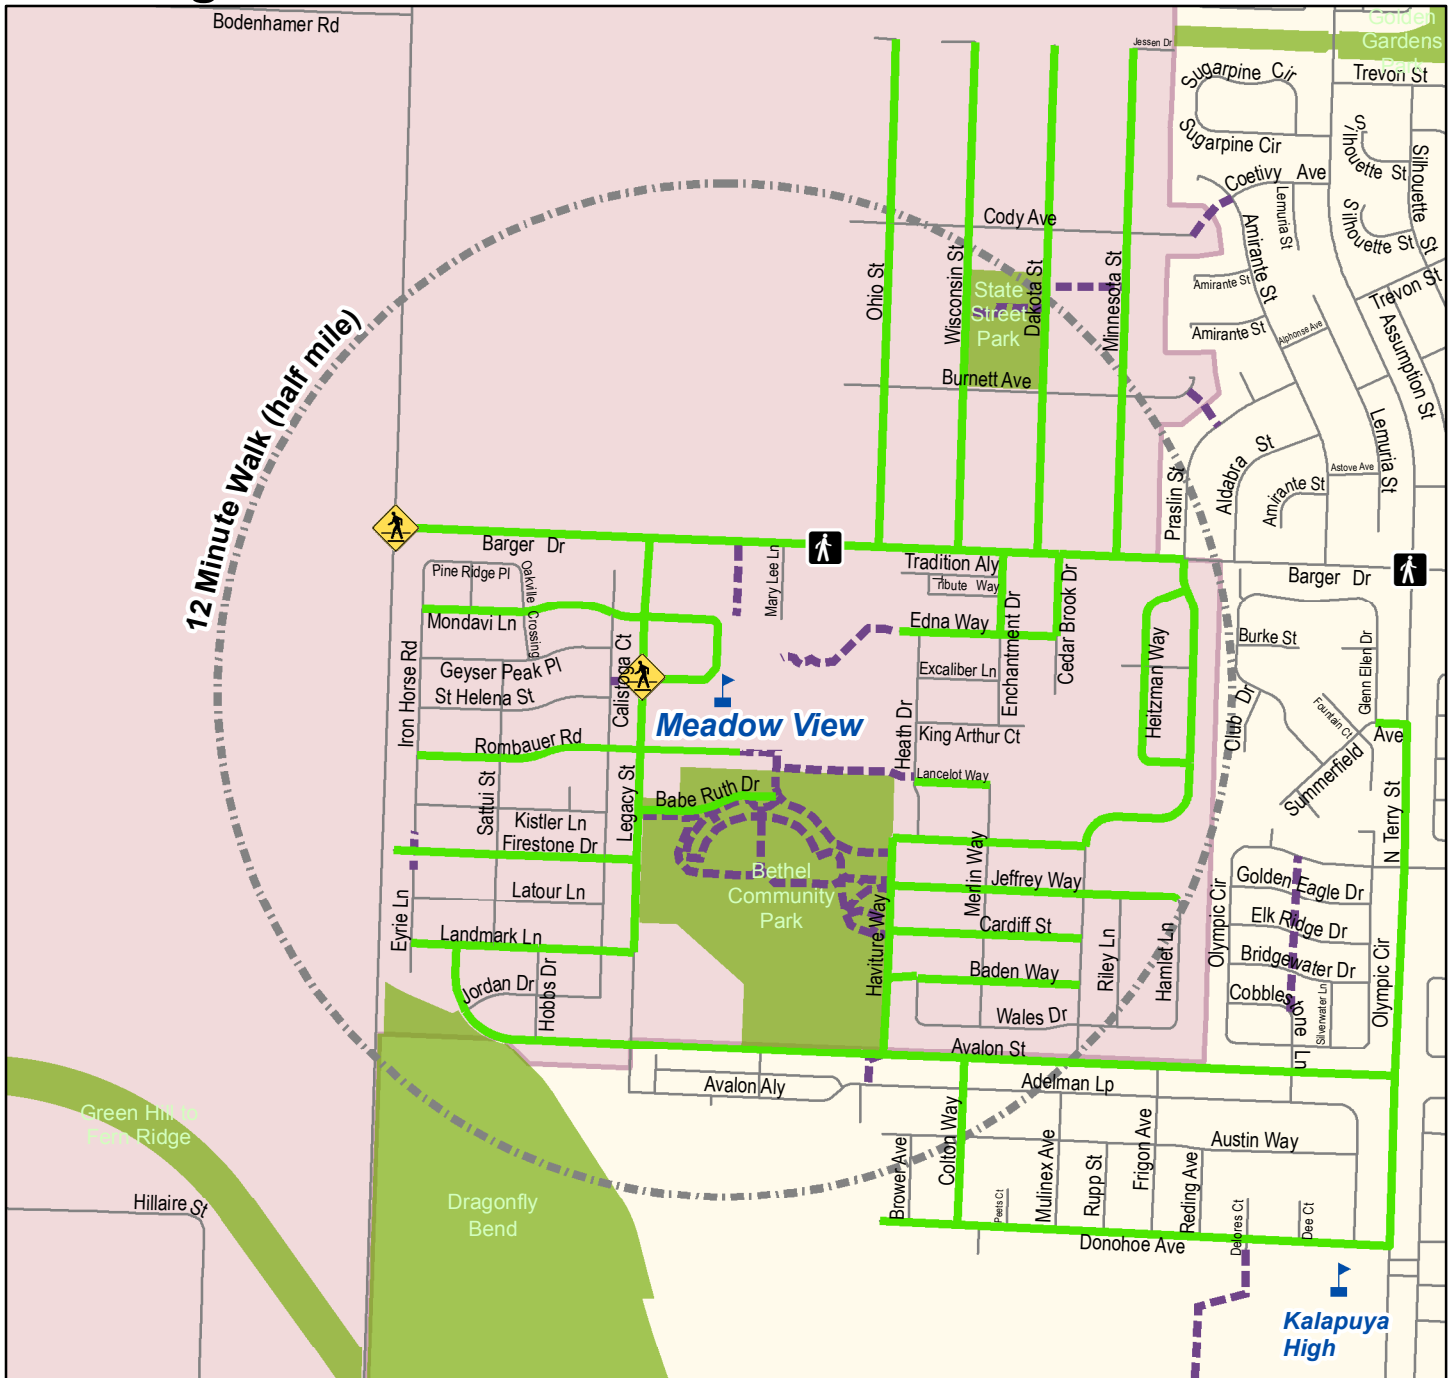

Meadow View Walking Routes to School

This map is a guide to help parents/guardians select a route for their student to walk to school where feasible. Recommended routes typically have sidewalks and protected street crossings, or use low-traffic neighborhood streets.

You should preview the route with your child to ensure it is the safest route between your home and school, and teach your child to obey traffic safety rules along his/her route. Your school district and the applicable road authorities do not supervise the routes on this map and are not responsible for students while they travel to/from school. Comments or questions regarding this map can be directed to Point2point at 541-682-6112
Last Revised: 7/18/2017

Walking Routes	Road	School
SharedUsePath	Signalized Crosswalk*	Park
12 Minute Walk	Marked Crosswalk*	Attendance Boundary
24 Minute Walk		*Recommended Crossing