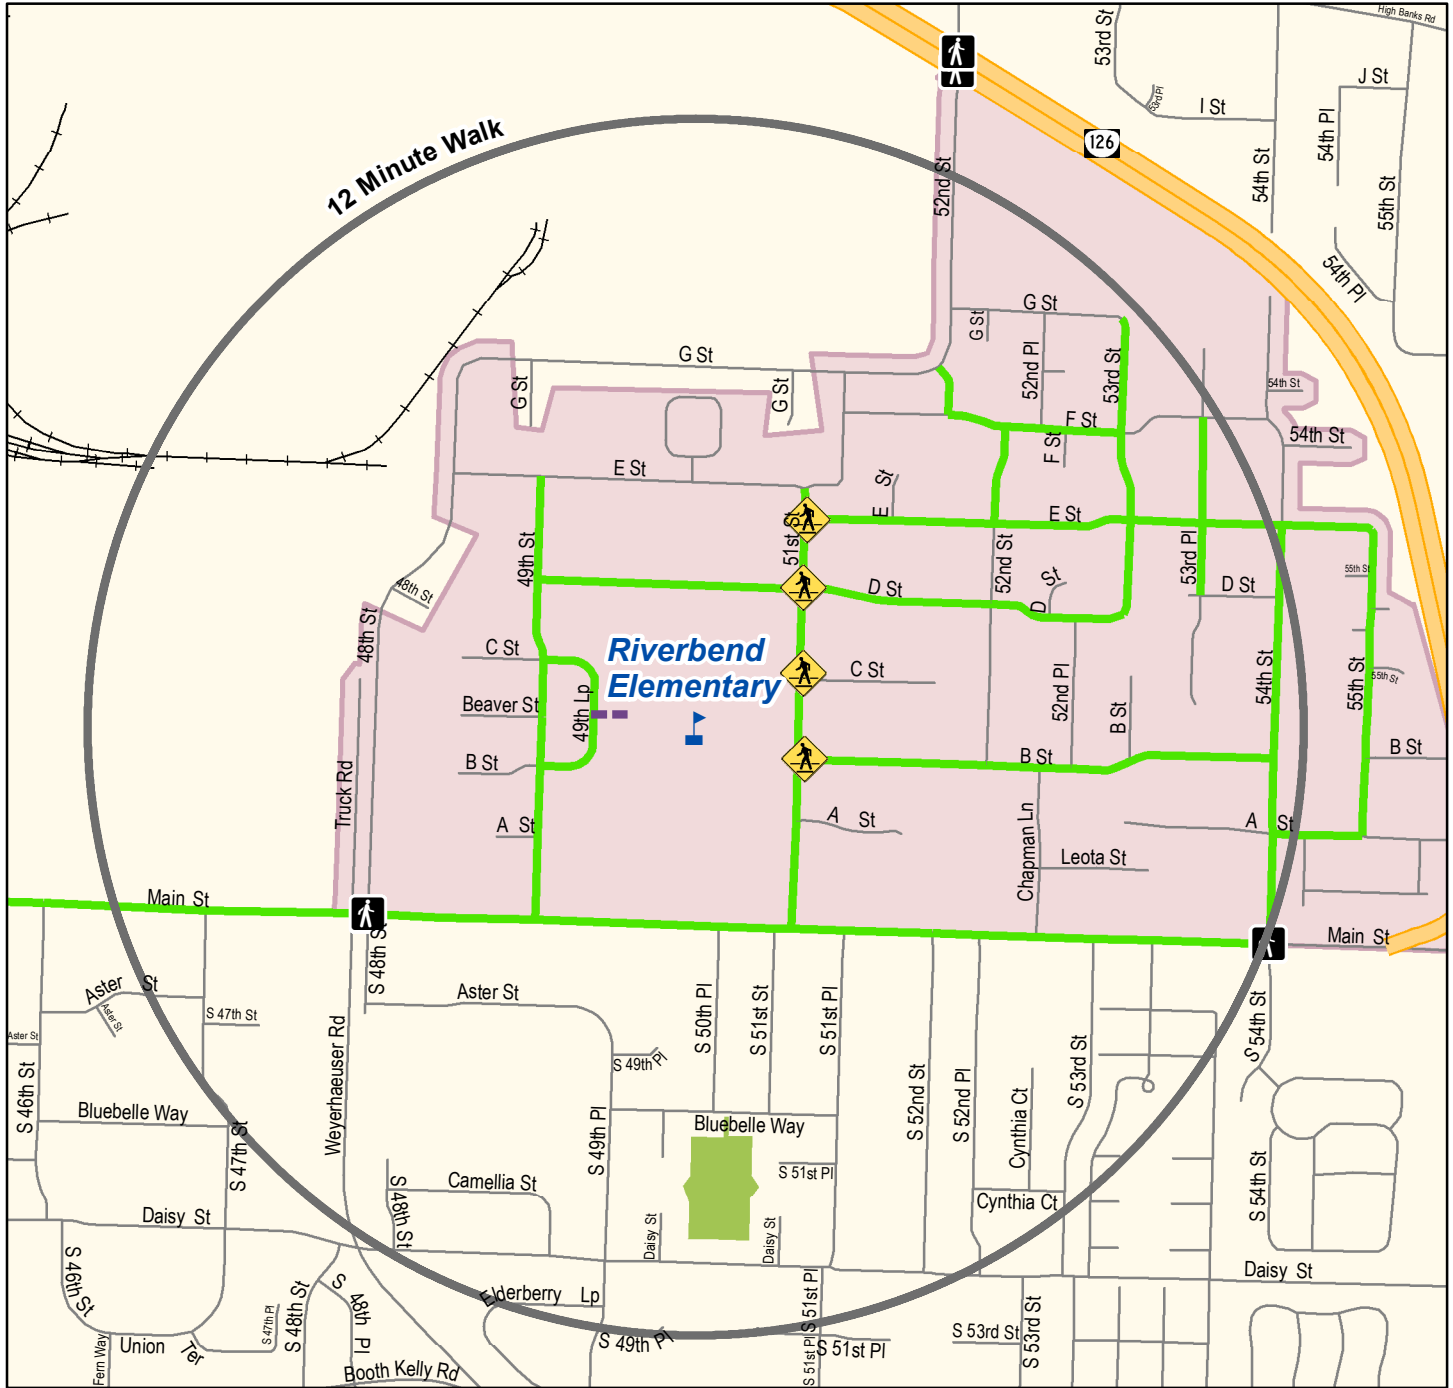

Riverbend Elementary School Walking Routes to School

This map is a guide to help parents/guardians select a route for their student to walk to school where feasible. Recommended routes typically have sidewalks and protected street crossings, or use low-traffic neighborhood streets.

You should preview the route with your child to ensure it is the safest route between your home and school, and teach your child to obey traffic safety rules along his/her route. Your school district and the applicable road authorities do not supervise the routes on this map and are not responsible for students while they travel to/from school. Comments or questions regarding this map can be directed to Point2point at 541-682-6112 or Point2point@ltd.org. Last Revised 8/17/2017

	Recommended Routes		Marked Crosswalk*		Walk Zone-No Bus Service Provided
	Shared Use Path		Park		Highway
	12 Minute Walk		School		Road
	Signalized Crosswalk*		*Recommended Crossing		Railroad