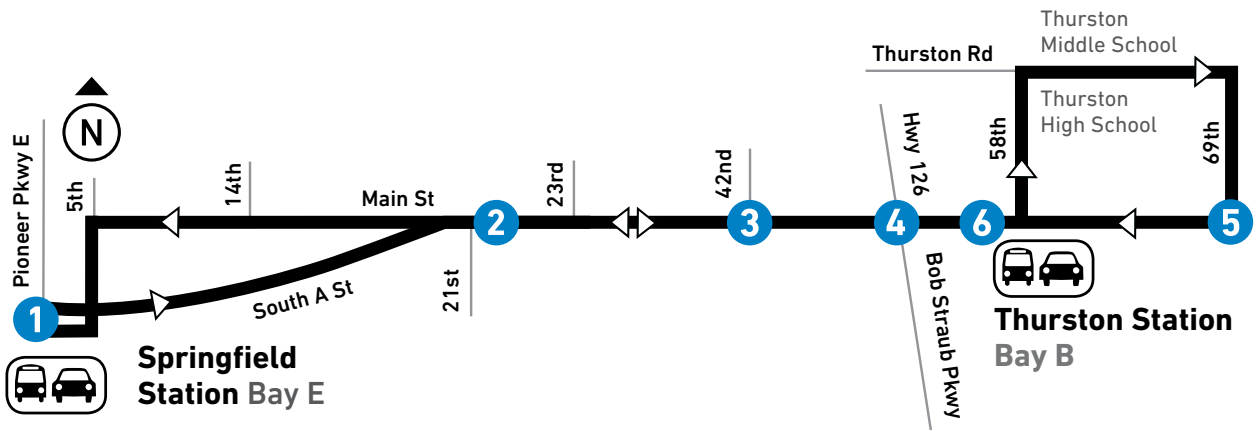

From: <b>Springfield Station</b> To: <b>Thurston Area via Main</b>						From: <b>Thurston Area</b> To: <b>Springfield Station via Main</b>				
LEAVE Springfield Station Bay E <b>1</b>	Main at 21st <b>2</b>	Main at 42nd <b>3</b>	Thurston Station Bay B <b>4</b>	69th at Main <b>5</b>	ARRIVE Main at 58th <b>6</b>	LEAVE Main at 58th <b>6</b>	Main at 42nd <b>3</b>	Main at 23rd <b>2</b>	ARRIVE Springfield Station	
<b>MONDAY-FRIDAY / LUNES A VIERNES</b>										
AM	4:55	4:57	5:01	5:05	5:11	5:15	5:15	5:19	5:24	5:33
	5:25	5:27	5:31	5:35	5:41	5:45	5:45	5:49	5:54	6:03
	5:55	5:57	6:01	6:05	6:11	6:15	6:15	6:19	6:24	6:33
	6:14	6:17	6:21	6:25	6:32	6:37	6:37	6:41	6:47	6:56
	6:29	6:32	6:36	6:42	6:49	6:54	6:54	6:58	7:03	7:12
	6:44	6:47	6:51	6:57	7:04	7:09	7:09	7:15	7:22	7:31
	6:59	7:02	7:06	7:12	7:19	7:26	7:26	7:32	7:38	7:47
	7:14	7:17	7:21	7:25	7:33	7:40	7:40	7:46	7:52	8:02
	7:29	7:32	7:37	7:43	7:54	8:01	8:01	8:07	8:13	8:23
	7:44	7:47	7:52	7:57	8:06	8:12	8:12	8:17	8:22	8:33
	7:59	8:02	8:07	8:12	8:21	8:27	8:27	8:32	8:37	8:47
	8:14	8:17	8:22	8:26	8:35	8:42	8:42	8:47	8:52	9:02
	8:29	8:32	8:37	8:42	8:50	8:56	8:56	9:01	9:07	9:17
	8:44	8:47	8:52	8:57	9:04	9:10	9:10	9:16	9:22	9:32
	9:04	9:07	9:12	9:17	9:24	9:30	9:30	9:36	9:42	9:52
	9:24	9:27	9:32	9:37	9:45	9:51	9:51	9:57	10:02	10:13
	9:44	9:47	9:52	9:57	10:05	10:11	10:11	10:17	10:22	10:32
	10:03	10:06	10:11	10:16	10:25	10:30	10:30	10:36	10:43	10:54
	10:23	10:26	10:31	10:36	10:45	10:50	10:50	10:56	11:03	11:14
	10:43	10:46	10:51	10:56	11:05	11:11	11:11	11:18	11:25	11:36
	11:03	11:06	11:12	11:18	11:27	11:33	11:33	11:40	11:47	11:58
	11:23	11:26	11:32	11:37	11:46	11:52	11:52	11:59	<b>12:06</b>	<b>12:17</b>
	11:43	11:47	11:53	11:59	<b>12:08</b>	<b>12:13</b>	<b>12:13</b>	<b>12:20</b>	<b>12:27</b>	<b>12:38</b>