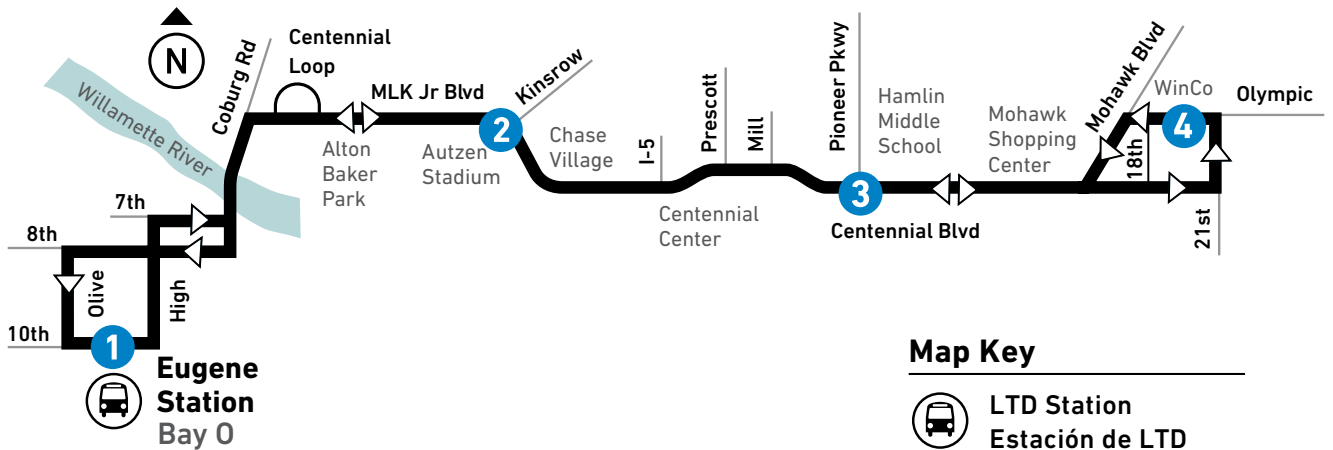

From: Eugene Station To: Olympic at 21st				From: Olympic at 21st To: Eugene Station				
LEAVE Eugene Station Bay 0	MLK Jr Blvd at Kinsrow	Centennial at Pioneer Parkway East	ARRIVE Olympic at 21st (WinCo)	LEAVE Olympic at 21st (WinCo)	Centennial at Pioneer Parkway West	MLK Jr Blvd at Kinsrow	ARRIVE Eugene Station	
1	2	3	4	4	3	2		
MONDAY-FRIDAY / LUNES A VIERNES								
AM	--	--	--	--	6:03	6:11	6:15	6:25
	6:00	6:06	6:11	6:17	6:17	6:25	6:29	6:40
	6:30	6:37	6:44	6:51	6:52	7:01	7:07	7:20
	7:00	7:08	7:16	7:24	7:27	7:36	7:42	7:55
	7:30	7:39	7:47	7:55	7:57	8:06	8:12	8:25
	8:00	8:08	8:16	8:24	8:27	8:36	8:42	8:55
	8:30	8:38	8:46	8:54	8:57	9:06	9:12	9:25
	9:00	9:08	9:16	9:24	9:27	9:36	9:42	9:55
	9:30	9:39	9:47	9:55	9:57	10:06	10:12	10:25
	10:00	10:09	10:17	10:25	10:27	10:36	10:42	10:55
	10:30	10:40	10:47	10:56	10:56	11:05	11:11	11:25
	11:00	11:09	11:16	11:25	11:25	11:34	11:41	11:55
	11:30	11:39	11:46	11:55	11:55	12:04	12:11	12:25
PM	12:00	12:10	12:17	12:26	12:26	12:35	12:41	12:55
	12:30	12:40	12:47	12:56	12:56	1:05	1:11	1:25
	1:00	1:10	1:17	1:26	1:26	1:35	1:41	1:55
	1:30	1:40	1:47	1:56	1:56	2:05	2:11	2:25
	2:00	2:10	2:17	2:27	2:27	2:36	2:42	2:55
	2:30	2:40	2:47	2:57	2:57	3:06	3:12	3:25
	3:00	3:10	3:17	3:27	3:27	3:36	3:42	3:55
	3:30	3:40	3:47	3:57	3:57	4:06	4:12	4:25
	4:00	4:10	4:17	4:27	4:27	4:36	4:42	4:55
	4:30	4:40	4:47	4:57	4:57	5:06	5:12	5:25
	5:00	5:10	5:17	5:27	5:27	5:36	5:42	5:55
	5:30	5:41	5:48	5:59	5:59	6:08	6:13	6:25
	6:00	6:09	6:15	6:24	6:28	6:37	6:42	6:53
	6:30	6:38	6:44	6:53	6:55	7:04	7:09	7:18
	7:00	7:07	7:13	7:21	7:21	7:29	7:35	7:45
	7:45	7:53	8:00	8:08	8:11	8:19	8:25	8:35
	8:45	8:53	9:00	9:08	9:13	9:21	9:26	9:35
	9:45	9:53	10:00	10:08	10:13	10:21	10:26	10:35
	10:45	10:53	11:00	11:08	11:13	11:21	11:26	11:35
	11:45	11:53	12:00	12:05	--	--	--	--