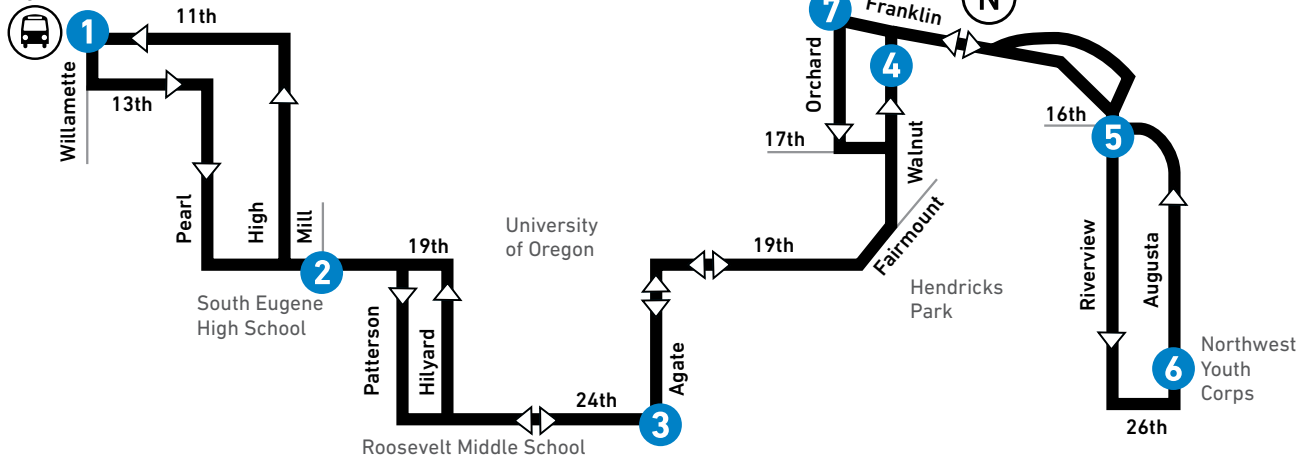

**SNOW & ICE DETOURS**  
This route may be affected by winter weather conditions.

**DESVIOS POR NIEVE & HIELO**

Esta ruta puede ser afectada por las condiciones climáticas de invierno.

**4J SCHOOL BREAKS**

Times shown in **blue** do not run during 4J School District's breaks: December 22, 2018 – January 6, 2019, March 23-31, 2019 and June 15 – September 3, 2019

**DÍAS DE DESCANSO ESCOLAR DE 4J**

Los horarios en color **azul** no están en servicio durante las vacaciones del Distrito Escolar 4J: Desde el 22 de diciembre, 2018 al 6 de enero, 2019, desde el 23 al 31 de marzo, 2019, y desde el 15 de junio al 3 de septiembre, 2019

From: <b>Eugene Station</b> To: <b>Augusta at 26th</b>						From: <b>Augusta at 26th</b> To: <b>Eugene Station</b>					
LEAVE Eugene Station Bay L	19th at Mill	24th at Agate	Walnut at Franklin	Riverview at 16th	ARRIVE Augusta at 26th	LEAVE Augusta at 26th	Orchard at Franklin (Market of Choice)	24th at Agate	19th at Mill	ARRIVE Eugene Station	
1	2	3	4	5	6	6	7	3	2		
<b>MONDAY-FRIDAY / LUNES A VIERNES</b>											
AM	6:40	6:44	6:48	6:53	6:55	7:01	7:01	7:06	7:11	7:16	7:25
	7:35	7:39	7:44	7:50	7:52	7:58	7:58	8:03	8:08	8:15	8:25
	<b>8:10</b>	<b>8:14</b>	<b>8:20</b>	<b>8:25</b>	<b>8:27</b>	<b>8:33</b>	--	--	--	--	--
	8:40	8:44	8:50	8:55	8:57	9:03	9:03	9:08	9:12	9:17	9:25
PM	<b>2:50</b>	<b>2:55</b>	<b>3:02</b>	<b>3:07</b>	<b>3:09</b>	<b>3:16</b>	<b>3:16</b>	<b>3:21</b>	<b>3:26</b>	<b>3:32</b>	<b>3:45</b>
	3:50	3:55	4:02	4:07	4:09	4:16	4:16	4:21	4:26	4:32	4:45
	5:05	5:10	5:16	5:21	5:23	5:30	5:30	5:35	5:41	5:47	5:55
	6:05	6:10	6:15	6:20	6:22	6:28	6:28	6:33	6:38	6:43	6:50
<b>SATURDAY-SUNDAY: NO SERVICE / SÁBADO-DOMINGO: NO HAY SERVICIO</b>											

**Eugene Station**

Bay L

**Map Key**

- LTD Station Estación de LTD
- LTD Park & Ride