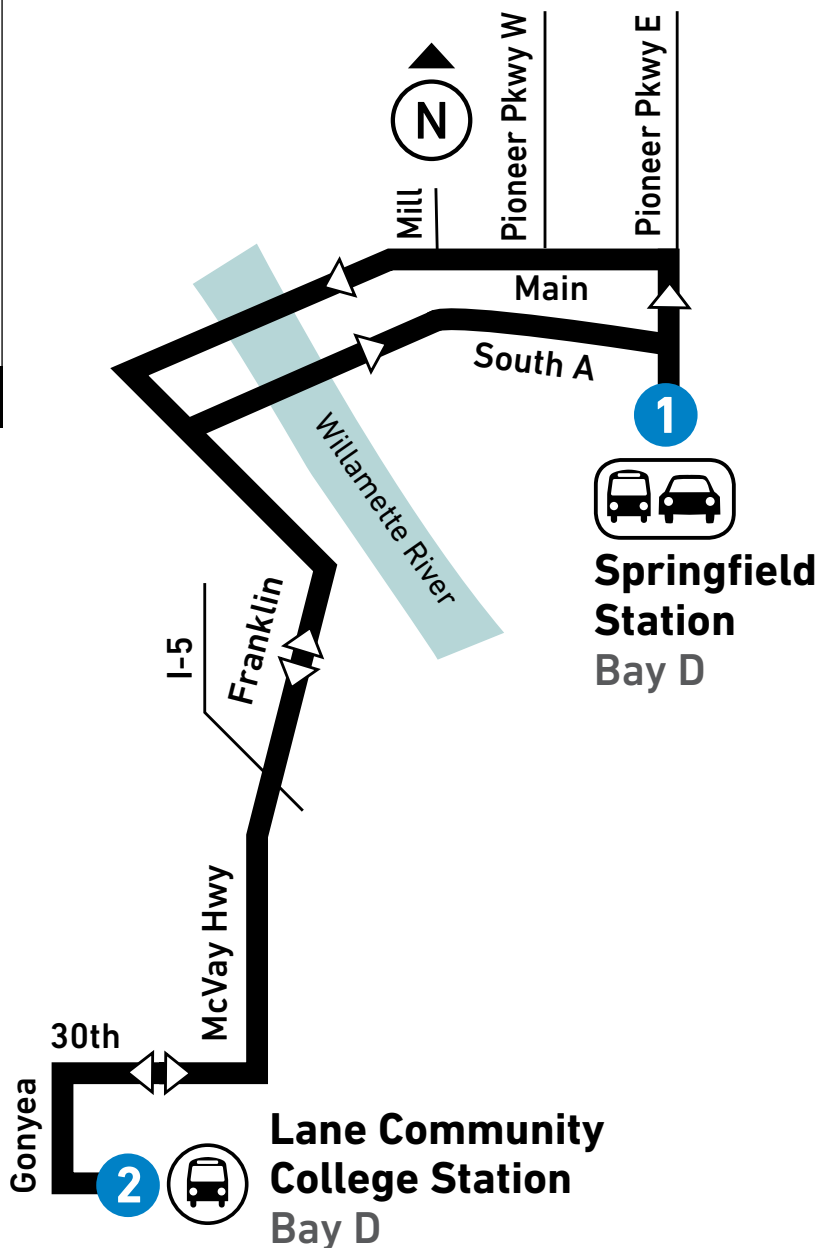

SNOW & ICE DETOURS
This route may be affected by winter weather conditions.

DESVIOS POR NIEVE & HIELO
Esta ruta puede ser afectada por las condiciones climáticas de invierno.

From: Springfield Station	To: LCC Station	From: LCC Station	To: Springfield Station
LEAVE Springfield Station Bay D	ARRIVE LCC Station Bay D	LEAVE LCC Station Bay D	ARRIVE Springfield Station
1	2	2	
MONDAY-FRIDAY / LUNES A VIERNES			
AM	6:40	6:53	6:53 7:04
	7:40	7:53	7:53 8:04
	8:10	8:23	8:23 8:34
	8:40	8:53	8:58 9:09
	9:10	9:23	9:28 9:39
	9:40	9:53	9:58 10:09
	10:40	10:53	10:58 11:09
	11:10	11:23	11:28 11:39
	11:40	11:53	11:58 12:09
PM	12:40	12:53	12:58 1:10
	1:10	1:23	1:28 1:40
	1:40	1:53	1:58 2:10
	2:10	2:23	2:28 2:40
	2:40	2:53	2:58 3:10
	3:10	3:23	3:28 3:40
	3:40	3:53	3:58 4:10
	4:10	4:23	4:28 4:40
	4:40	4:53	4:58 5:10
	5:40	5:53	5:58 6:09
	6:40	6:53	6:58 7:09
SATURDAY-SUNDAY: NO SERVICE / SÁBADO-DOMINGO: NO HAY SERVICIO			

Map Key

-  LTD Station
Estación de LTD
-  LTD Park & Ride