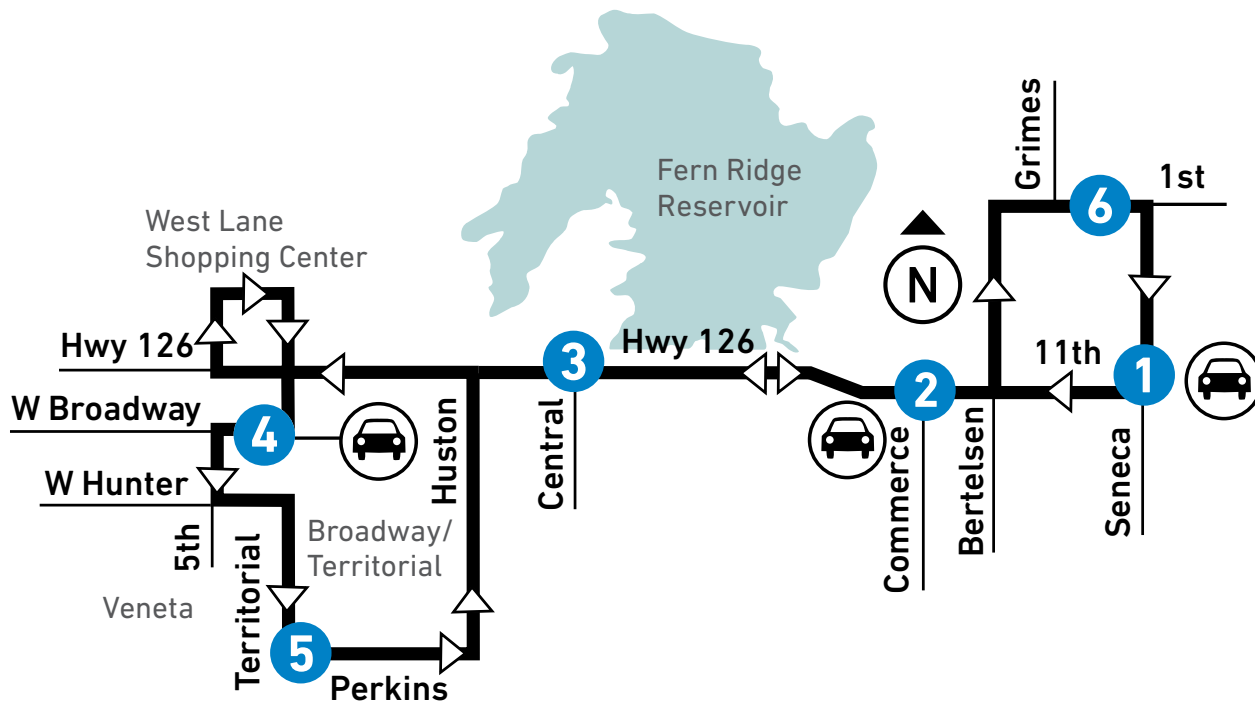

From: Seneca Park & Ride To: Veneta				From: Veneta To: Seneca Park & Ride						
LEAVE Seneca Park & Ride	11th at Commerce	Hwy 126 at Central	ARRIVE Veneta Park & Ride	LEAVE Veneta Park & Ride	Territorial at Perkins	Hwy 126 at Central	11th at Commerce	1st at Grimes	ARRIVE Seneca Park & Ride	
1	2	3	4	4	5	3	2	6	1	
MONDAY-FRIDAY / LUNES A VIERNES										
AM	5:40	5:45	5:54	6:01	6:02	6:07	6:14	6:26	6:30	6:35
	6:45	6:51	7:00	7:09	7:09	7:14	7:20	7:33	7:38	7:43
	7:50	7:56	8:05	8:13	8:16	8:21	8:27	8:39	8:44	8:49
	9:20	9:26	9:34	9:40	9:43	9:48	9:55	10:07	10:12	10:17
	10:50	10:56	11:04	11:10	11:11	11:16	11:22	11:35	11:40	11:45
PM	12:05	12:11	12:20	12:28	12:28	12:33	12:39	12:52	12:57	1:03
	3:52	3:58	4:07	4:16	4:18	4:24	4:30	4:43	4:47	4:53
	5:52	5:58	6:07	6:16	6:16	6:21	6:28	6:41	6:45	6:51
	6:25	6:31	6:39	6:46	6:46	6:51	6:57	7:10	7:14	7:19
	8:00	8:06	8:15	8:22	8:22	8:27	8:33	8:43	8:47	8:52
SATURDAY / SÁBADO										
AM	8:16	8:22	8:31	8:37	8:37	8:42	8:48	9:00	9:04	9:09
	9:15	9:20	9:29	9:35	9:36	9:41	9:47	9:59	10:03	10:08
PM	5:32	5:38	5:47	5:53	5:54	5:59	6:05	6:16	6:20	6:24
SUNDAY / DOMINGO										
AM	9:16	9:20	9:29	9:35	9:35	9:40	9:47	9:59	10:04	10:08
PM	6:17	6:21	6:30	6:36	6:36	6:41	6:48	6:59	7:04	7:08

Map Key

-  LTD Station
Estación de LTD
-  LTD Park & Ride
-  Limited-Trip Routing
Viajes limitados