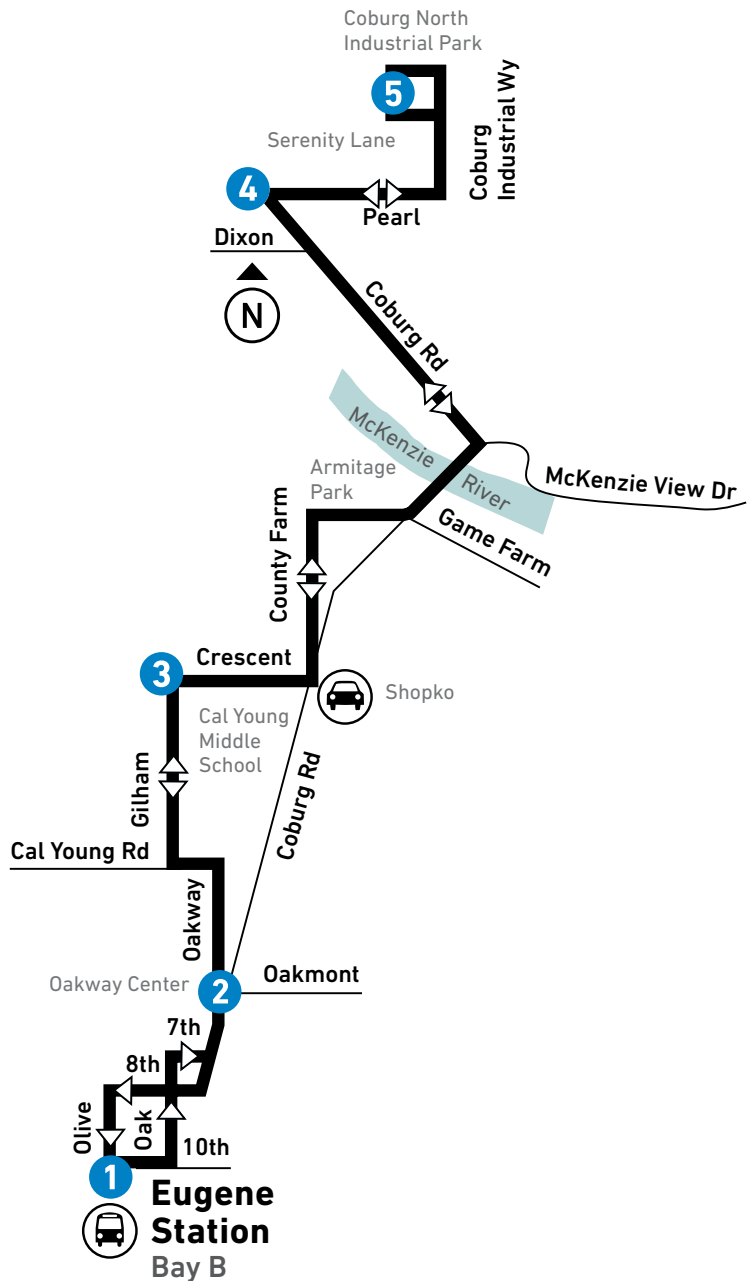

From: Eugene Station To: Coburg					From: Coburg To: Eugene Station				
LEAVE Eugene Station Bay B 1	Oakway Center on Oakway 2	Gilham at Crescent 3	Pearl at Harrison (Coburg) 4	ARRIVE Coburg North Industrial Park 5	LEAVE Coburg North Industrial Park 5	Pearl at Harrison (Coburg) 4	Gilham at Crescent 3	Oakway Center on Oakway 2	ARRIVE Eugene Station 1
MONDAY-FRIDAY / LUNES A VIERNES									
AM	6:00	6:06	6:11	6:20	6:24	6:27	6:36	6:41	6:50
	6:30	6:36	6:42	6:50	6:53	6:56	7:05	7:11	7:20
	7:20	7:27	7:34	7:44	7:49	7:53	8:04	8:10	8:20
	8:20	8:28	8:35	8:45	8:50	8:53	9:04	9:10	9:20
PM	12:20	12:28	12:35	12:45	12:50	12:53	1:04	1:10	1:20
	3:40	3:48	3:55	4:05	4:10	4:13	4:24	4:30	4:40
	4:40	4:48	4:55	5:05	5:10	5:13	5:24	5:30	5:40
	5:40	5:48	5:55	6:05	6:10	6:14	6:24	6:30	6:40
	6:40	6:48	6:55	7:05	7:08	7:11	7:20	7:26	7:35
SATURDAY-SUNDAY: NO SERVICE / SÁBADO-DOMINGO: NO HAY SERVICIO									

Map Key

-  LTD Station
Estación de LTD
-  LTD Park & Ride