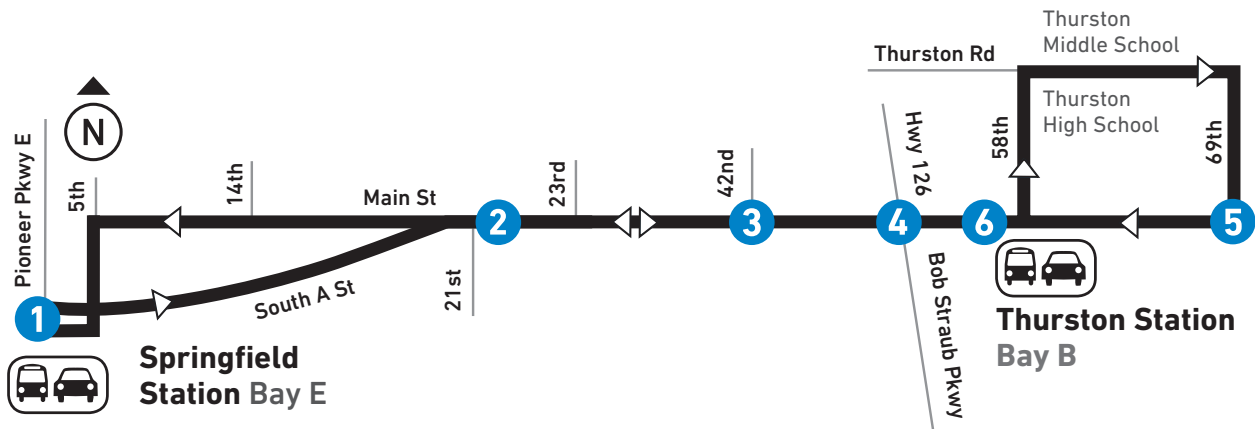

From: <b>Springfield Station</b> To: Thurston Area via Main						From: <b>Thurston Area</b> To: Springfield Station via Main				
LEAVE Springfield Station Bay E	Main at 21st	Main at 42nd	Thurston Station Bay B	69th at Main	ARRIVE Main at 58th	LEAVE Main at 58th	Main at 42nd	Main at 23rd	ARRIVE Springfield Station	
1	2	3	4	5	6	6	3	2		
<b>MONDAY-FRIDAY / LUNES A VIERNES</b>										
AM	4:54	4:56	5:00	5:04	5:10	5:14	5:14	5:19	5:25	5:34
	5:25	5:27	5:31	5:35	5:41	5:45	5:45	5:50	5:56	6:05
	5:55	5:57	6:01	6:05	6:11	6:15	6:15	6:20	6:26	6:35
	6:14	6:17	6:21	6:25	6:32	6:37	6:37	6:41	6:47	6:56
	6:29	6:32	6:36	6:42	6:49	6:54	6:54	6:58	7:03	7:12
	6:44	6:47	6:51	6:57	7:04	7:11	7:11	7:17	7:24	7:33
	6:54	6:57	7:01	7:07	7:14	7:21	7:21	7:27	7:34	7:43
	7:04	7:07	7:11	7:17	7:24	7:31	7:31	7:37	7:43	7:52
	7:14	7:17	7:21	7:27	7:34	7:41	7:41	7:47	7:53	8:02
	7:24	7:27	7:31	7:35	7:43	7:50	7:50	7:56	8:02	8:12
	7:34	7:37	7:42	7:48	7:59	8:06	8:06	8:12	8:18	8:28
	7:44	7:47	7:52	7:57	8:06	8:12	8:12	8:17	8:22	8:33
	7:54	7:57	8:02	8:07	8:16	8:22	8:22	8:27	8:32	8:42
	8:09	8:12	8:17	8:21	8:30	8:37	8:37	8:42	8:47	8:57
	8:24	8:27	8:32	8:37	8:45	8:51	8:51	8:56	9:02	9:12
	8:44	8:47	8:52	8:57	9:04	9:10	9:10	9:16	9:22	9:32
	9:04	9:07	9:12	9:17	9:24	9:30	9:30	9:36	9:42	9:52
	9:24	9:27	9:32	9:37	9:45	9:51	9:51	9:57	10:02	10:13
	9:44	9:47	9:52	9:57	10:05	10:11	10:11	10:17	10:22	10:32
	10:03	10:06	10:11	10:16	10:25	10:30	10:30	10:36	10:43	10:54
	10:23	10:26	10:31	10:36	10:45	10:50	10:50	10:56	11:03	11:14
	10:43	10:46	10:51	10:56	11:05	11:11	11:11	11:18	11:25	11:36
	11:03	11:06	11:12	11:18	11:27	11:33	11:33	11:40	11:47	11:58
	11:23	11:26	11:32	11:37	11:46	11:52	11:52	11:59	<b>12:06</b>	<b>12:17</b>
	11:43	11:47	11:53	11:59	<b>12:08</b>	<b>12:13</b>	<b>12:13</b>	<b>12:20</b>	<b>12:27</b>	<b>12:38</b>