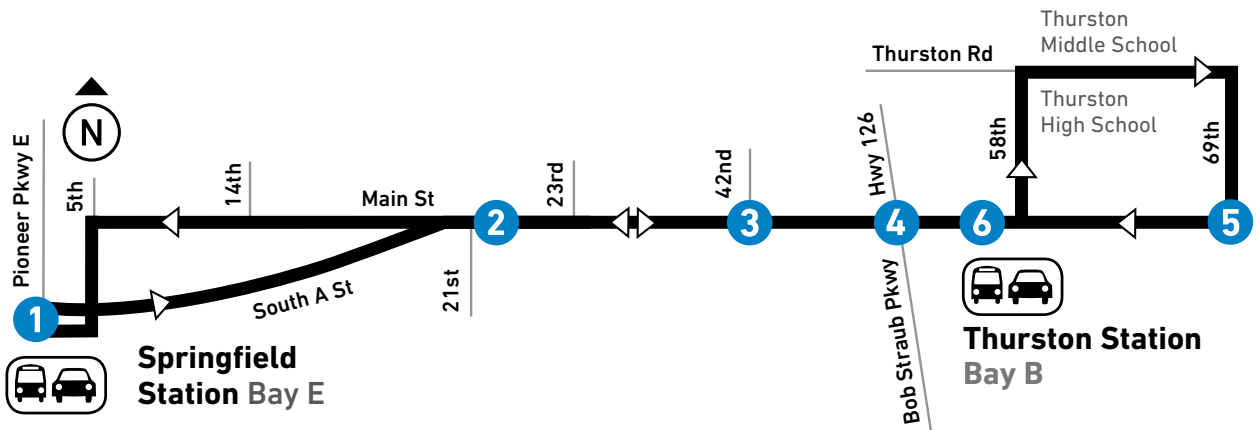

From: Springfield Station To: Thurston Area via Main						From: Thurston Area To: Springfield Station via Main				
LEAVE Springfield Station Bay E	Main at 21st	Main at 42nd	Thurston Station Bay B	69th at Main	ARRIVE Main at 58th	LEAVE Main at 58th	Main at 42nd	Main at 23rd	ARRIVE Springfield Station	
1	2	3	4	5	6	6	3	2		
MONDAY-FRIDAY / LUNES A VIERNES										
AM	4:53	4:55	4:59	5:03	5:09	5:13	5:13	5:18	5:24	5:33
	5:25	5:27	5:31	5:35	5:41	5:45	5:45	5:50	5:56	6:05
	5:55	5:57	6:01	6:05	6:11	6:15	6:15	6:20	6:26	6:35
	6:14	6:17	6:21	6:25	6:32	6:37	6:37	6:41	6:47	6:56
	6:29	6:32	6:36	6:42	6:49	6:54	6:54	6:58	7:03	7:12
	6:44	6:47	6:51	6:57	7:04	7:11	7:11	7:17	7:24	7:33
	6:54	6:57	7:01	7:07	7:14	7:21	7:21	7:27	7:34	7:43
	7:04	7:07	7:11	7:17	7:24	7:31	7:31	7:37	7:43	7:52
	7:14	7:17	7:22	7:28	7:36	7:43	7:43	7:49	7:55	8:04
	7:24	7:27	7:31	7:35	7:43	7:50	7:50	7:56	8:02	8:12
	7:34	7:37	7:42	7:48	7:59	8:06	8:06	8:12	8:18	8:28
	7:44	7:47	7:52	7:57	8:06	8:12	8:12	8:17	8:22	8:33
	7:54	7:57	8:02	8:07	8:16	8:22	8:22	8:27	8:32	8:42
	8:09	8:12	8:17	8:21	8:30	8:37	8:37	8:42	8:47	8:57
	8:24	8:27	8:32	8:37	8:45	8:51	8:51	8:56	9:02	9:12
	8:44	8:47	8:52	8:57	9:04	9:10	9:10	9:16	9:22	9:32
	9:04	9:07	9:12	9:17	9:24	9:30	9:30	9:36	9:42	9:52
	9:24	9:28	9:33	9:38	9:46	9:52	9:52	9:58	10:03	10:13
	9:44	9:47	9:52	9:57	10:05	10:11	10:11	10:17	10:22	10:32
	10:03	10:06	10:11	10:16	10:25	10:30	10:30	10:36	10:43	10:54
	10:23	10:26	10:31	10:36	10:45	10:50	10:50	10:56	11:03	11:14
	10:43	10:46	10:51	10:56	11:05	11:11	11:11	11:18	11:25	11:36
	11:03	11:06	11:12	11:18	11:27	11:33	11:33	11:40	11:47	11:58
	11:23	11:27	11:33	11:38	11:47	11:53	11:53	12:00	12:07	12:17
	11:43	11:47	11:53	11:59	12:08	12:13	12:13	12:20	12:27	12:38