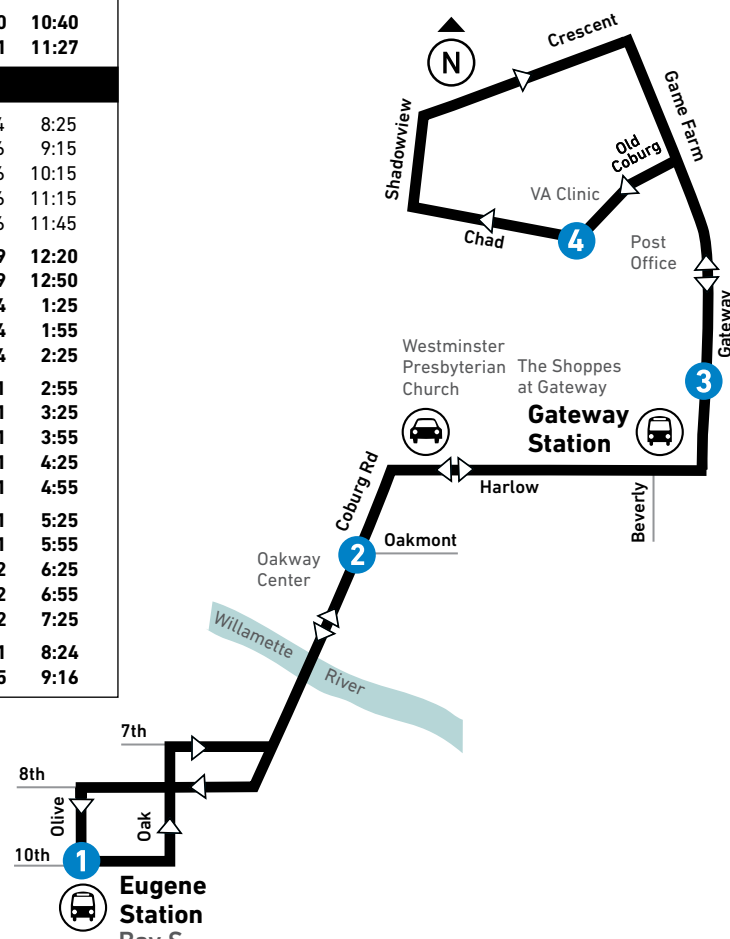

See page 43 for Route 12 map. | Consulte la página 43 para mapa de ruta 12.

From: Eugene Station To: Gateway Station					From: Gateway Station To: Eugene Station			
LEAVE Eugene Station Bay S	Coburg at Oakmont	Gateway Station Bay A	VA Clinic	ARRIVE Gateway Station Bay B	LEAVE Gateway Station Bay B	Oakway Center on Coburg	ARRIVE Eugene Station	
1	2	3	4	3	3	2		
MONDAY-FRIDAY / LUNES A VIERNES								
AM	--	--	--	--	--	5:57	6:03	6:10
	6:00	6:05	6:12	6:18	6:26	6:26	6:33	6:40
	6:30	6:35	6:42	6:48	6:57	6:57	7:05	7:15
	7:00	7:05	7:12	7:19	7:29	7:29	7:38	7:50
	7:30	7:36	7:45	7:52	8:02	8:02	8:12	8:25
	8:00	8:06	8:15	8:22	8:32	8:32	8:42	8:55
	8:30	8:36	8:45	8:52	9:02	9:02	9:12	9:25
	9:00	9:06	9:15	9:22	9:32	9:32	9:42	9:55
	9:30	9:36	9:45	9:52	10:02	10:02	10:12	10:25
	10:00	10:06	10:15	10:22	10:32	10:32	10:42	10:55
	10:30	10:36	10:45	10:52	11:02	11:02	11:12	11:25
	11:00	11:06	11:15	11:22	11:32	11:32	11:42	11:55
	11:30	11:37	11:47	11:54	12:04	12:04	12:14	12:25
PM	12:00	12:07	12:17	12:24	12:34	12:34	12:44	12:55
	12:30	12:37	12:47	12:54	1:04	1:04	1:14	1:25
	1:00	1:07	1:17	1:24	1:34	1:34	1:44	1:55
	1:30	1:37	1:47	1:54	2:04	2:04	2:14	2:25
	2:00	2:07	2:17	2:24	2:34	2:34	2:44	2:55
	2:30	2:37	2:46	2:53	3:03	3:03	3:13	3:25
	3:00	3:07	3:17	3:24	3:34	3:34	3:44	3:55
	3:30	3:38	3:48	3:55	4:05	4:05	4:15	4:25
	4:00	4:08	4:18	4:25	4:35	4:35	4:45	4:55
	4:30	4:38	4:48	4:55	5:05	5:05	5:15	5:25
	5:00	5:08	5:18	5:25	5:35	5:35	5:45	5:55
	5:30	5:38	5:48	5:55	6:05	6:05	6:15	6:25
	6:00	6:06	6:15	6:22	6:31	6:31	6:39	6:50
	6:30	6:36	6:45	6:52	7:01	7:01	7:09	7:20
	7:00	7:06	7:15	7:22	7:31	7:31	7:39	7:48
	7:45	7:51	7:59	8:05	8:13	8:13	8:21	8:30
	8:45	8:51	8:59	9:05	9:13	9:13	9:21	9:30
	9:45	9:51	9:59	10:05	10:13	10:13	10:21	10:30
	10:45	10:51	10:59	11:05	11:13	11:13	11:21	11:30
	11:45	11:51	11:58	12:02	--	--	--	--

Map Key

- LTD Station Estación de LTD
- LTD Park & Ride