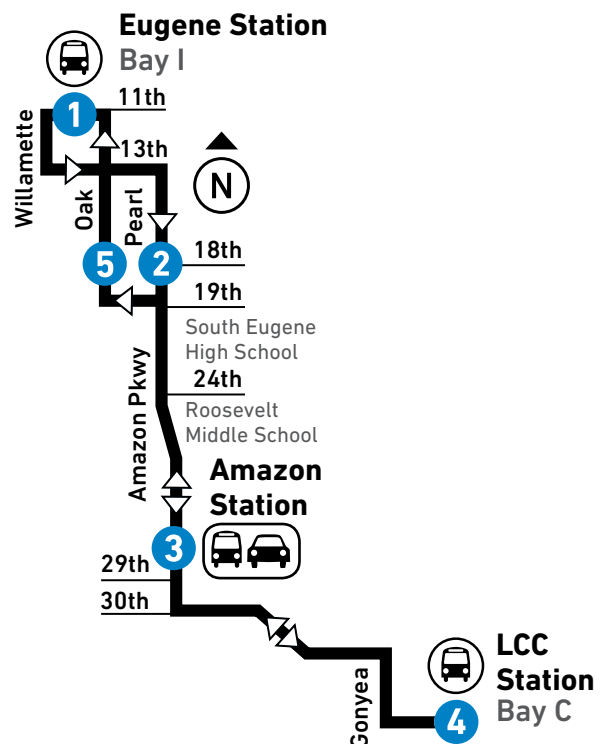

* Bus sign reads "92 Eugene Sta." Leaves from LCC Station, Bay E | El letrero del autobús dice "92 Eugene Sta." Sale de la Estación de LCC, Andén E.
+ Bus sign reads "92 Lowell/LCC." | El letrero del autobús dice "92 Lowell/LCC."

SNOW & ICE DETOURS
This route may be affected by winter weather conditions.

DESVIOS POR NIEVE & HIELO
Esta ruta puede ser afectada por las condiciones climáticas de invierno.

LCC BREAKS
Times shown in **blue** do not run during LCC summer break:
June 13 – September 12, 2020.

VACACIONES DE LCC
Los días que se muestran en **azul** no se ejecutan durante las vacaciones de verano de LCC: 13 de junio – 12 de septiembre, 2020.