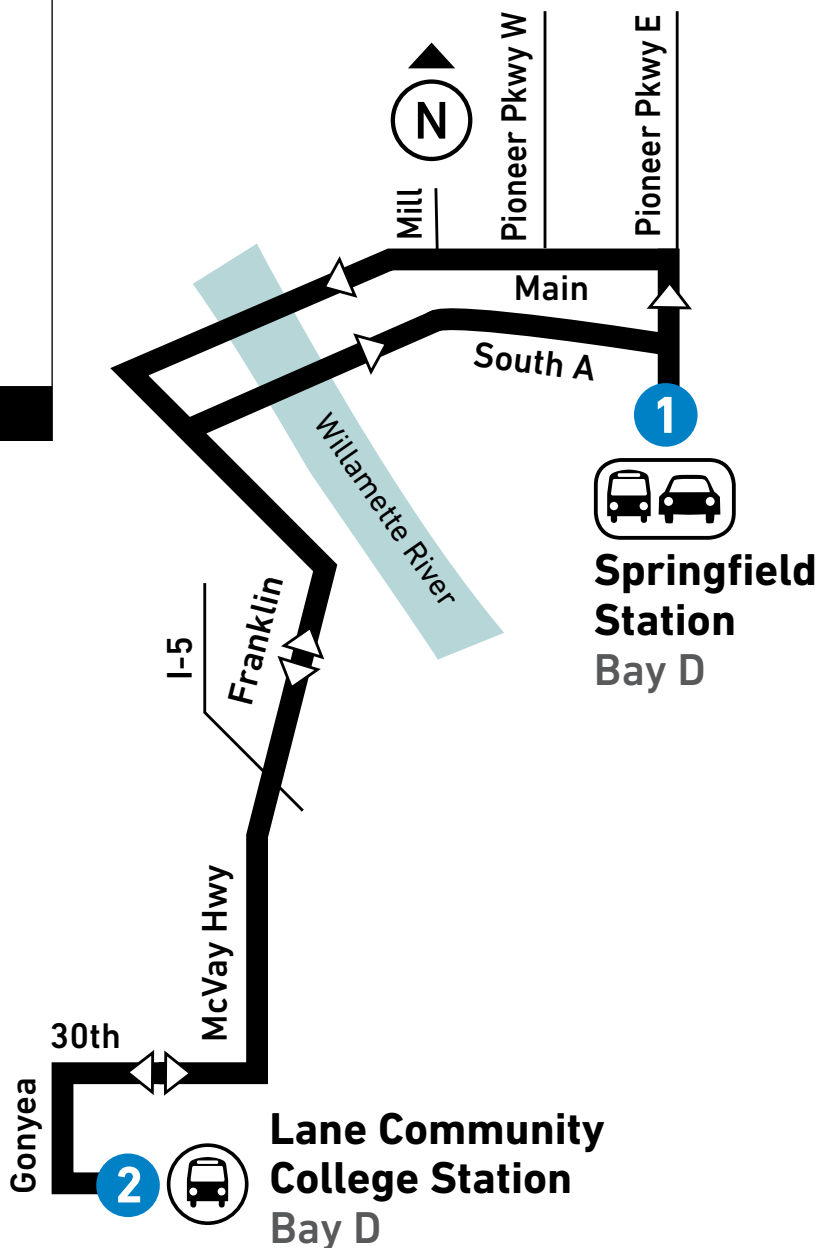

SNOW & ICE DETOURS
This route may be affected by winter weather conditions.

DESVÍOS POR NIEVE & HIELO
Esta ruta puede ser afectada por las condiciones climáticas de invierno.

From: Springfield Station To: LCC Station			From: LCC Station To: Springfield Station		
LEAVE Springfield Station Bay D	ARRIVE LCC Station Bay D		LEAVE LCC Station Bay D	ARRIVE Springfield Station	
1	2		2		
MONDAY-FRIDAY / LUNES A VIERNES					
AM	6:40	6:53	6:53	7:04	
	7:40	7:53	7:53	8:04	
	8:10	8:23	8:23	8:34	
	8:40	8:53	8:58	9:09	
	9:10	9:23	9:28	9:39	
	9:40	9:53	9:58	10:09	
	10:40	10:53	10:58	11:09	
	11:10	11:23	11:28	11:39	
	11:40	11:53	11:58	12:09	
PM	12:40	12:53	12:58	1:10	
	1:10	1:23	1:28	1:40	
	1:40	1:53	1:58	2:10	
	2:10	2:23	2:28	2:40	
	2:40	2:53	2:58	3:10	
	3:10	3:23	3:28	3:40	
	3:40	3:53	3:58	4:10	
	4:10	4:23	4:28	4:40	
	4:40	4:53	4:58	5:10	
	5:40	5:53	5:58	6:09	
	6:40	6:53	6:58	7:09	
SATURDAY-SUNDAY: NO SERVICE / SÁBADO-DOMINGO: NO HAY SERVICIO					

Map Key

-  LTD Station
Estación de LTD
-  LTD Park & Ride