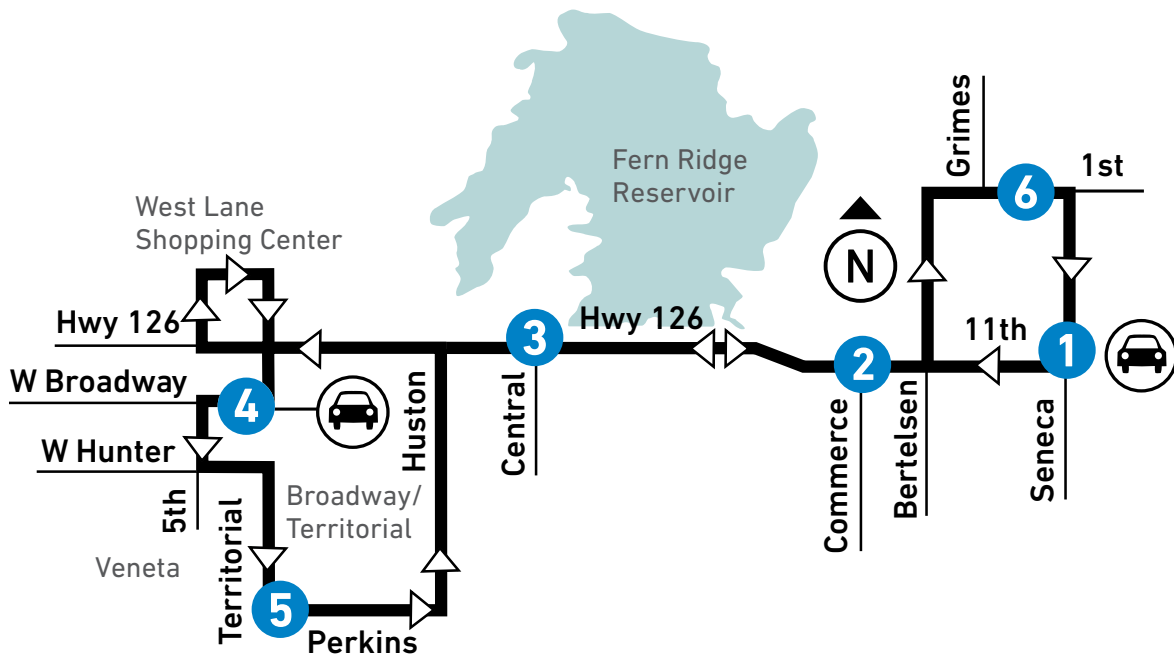

From: Seneca Park & Ride To: Veneta					From: Veneta To: Seneca Park & Ride					
LEAVE Seneca Park & Ride	11th at Commerce	Hwy 126 at Central	ARRIVE Veneta Park & Ride	LEAVE Veneta Park & Ride	Territorial at Perkins	Hwy 126 at Central	11th at Commerce	1st at Grimes	ARRIVE Seneca Park & Ride	
①	②	③	④	④	⑤	③	②	⑥	①	
MONDAY-FRIDAY / LUNES A VIERNES										
AM	5:40	5:45	5:54	6:01	6:02	6:07	6:14	6:26	6:30	6:35
	6:45	6:51	7:00	7:09	7:09	7:14	7:20	7:33	7:38	7:43
	7:35	7:41	7:50	7:58	8:01	8:06	8:12	8:24	8:29	8:35
	9:20	9:26	9:34	9:40	9:43	9:48	9:55	10:07	10:12	10:17
	10:50	10:56	11:04	11:10	11:11	11:16	11:22	11:35	11:40	11:45
PM	12:05	12:11	12:20	12:28	12:28	12:33	12:39	12:52	12:57	1:03
	3:52	3:58	4:07	4:16	4:18	4:24	4:30	4:43	4:47	4:53
	5:50	5:56	6:05	6:14	6:14	6:19	6:26	6:39	6:43	6:49
	7:00	7:06	7:14	7:21	7:21	7:26	7:32	7:45	7:49	7:54
	8:05	8:11	8:20	8:27	8:27	8:32	8:38	8:48	8:52	8:57
SATURDAY / SÁBADO										
AM	8:16	8:22	8:31	8:37	8:37	8:42	8:48	9:00	9:04	9:09
	9:15	9:20	9:29	9:35	9:36	9:41	9:47	9:59	10:03	10:08
PM	5:32	5:38	5:47	5:53	5:54	5:59	6:05	6:16	6:20	6:24
SUNDAY / DOMINGO										
AM	9:16	9:20	9:29	9:35	9:35	9:40	9:47	9:59	10:04	10:08
PM	6:17	6:21	6:30	6:36	6:36	6:41	6:48	6:59	7:04	7:08

Map Key

-  LTD Station
Estación de LTD
-  LTD Park & Ride
-  Limited-Trip Routing
Viajes limitados