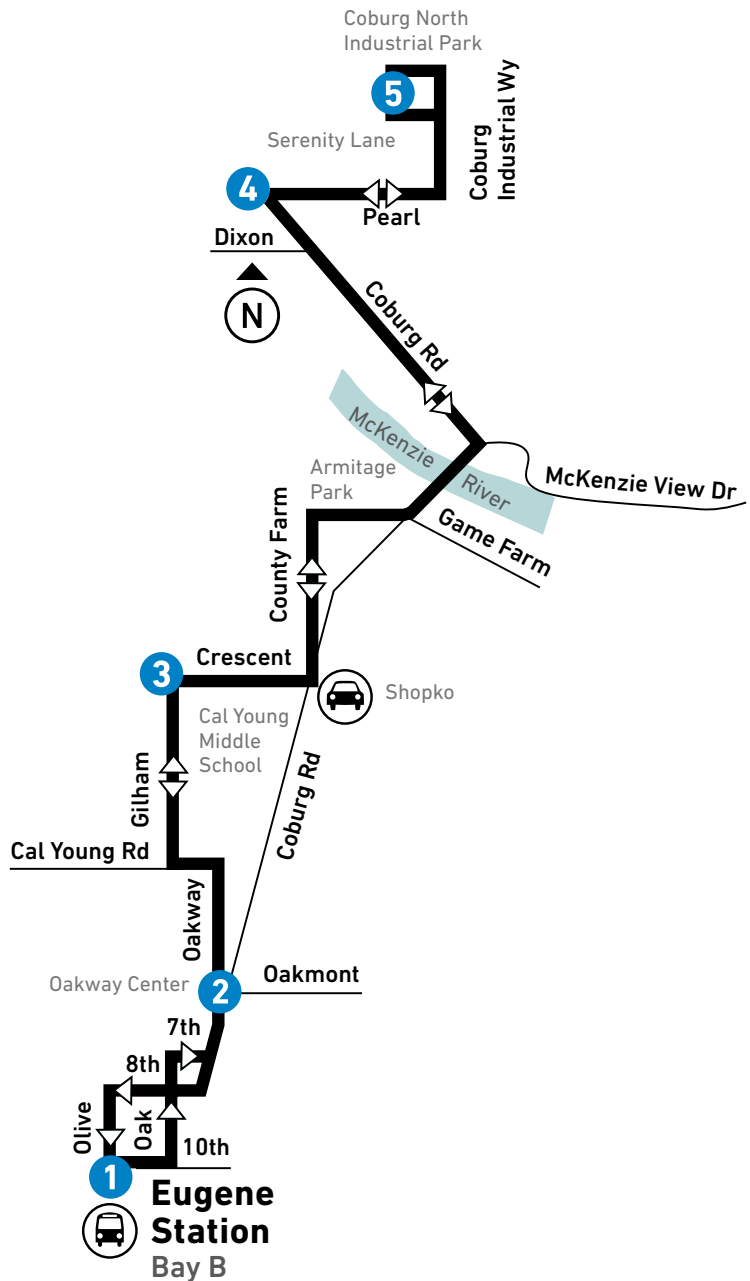

From: Eugene Station To: Coburg					From: Coburg To: Eugene Station				
<b>LEAVE</b> Eugene Station Bay B <b>1</b>	Oakway Center on Oakway <b>2</b>	Gilham at Crescent <b>3</b>	Pearl at Harrison (Coburg) <b>4</b>	<b>ARRIVE</b> Coburg Industrial Park <b>5</b>	<b>LEAVE</b> Coburg Industrial Park <b>5</b>	Pearl at Harrison (Coburg) <b>4</b>	Gilham at Crescent <b>3</b>	Oakway Center on Oakway <b>2</b>	<b>ARRIVE</b> Eugene Station
MONDAY-FRIDAY / LUNES A VIERNES									
AM	6:00	6:06	6:11	6:20	6:24	6:27	6:36	6:41	6:50
	6:30	6:36	6:42	6:50	6:53	6:56	7:05	7:11	7:20
	7:20	7:27	7:34	7:44	7:49	7:53	8:04	8:10	8:20
	8:20	8:28	8:35	8:45	8:50	8:53	9:04	9:10	9:20
PM	12:20	12:28	12:35	12:45	12:50	12:53	1:04	1:10	1:20
	3:35	3:44	3:51	4:02	4:07	4:10	4:21	4:27	4:37
	4:35	4:44	4:51	5:02	5:07	5:10	5:21	5:27	5:37
	5:35	5:43	5:50	6:00	6:05	6:09	6:19	6:25	6:35
	6:35	6:43	6:50	7:00	7:03	7:06	7:15	7:21	7:30
SATURDAY-SUNDAY: NO SERVICE / SÁBADO-DOMINGO: NO HAY SERVICIO									

**Map Key**

-  LTD Station  
Estación de LTD
-  LTD Park & Ride