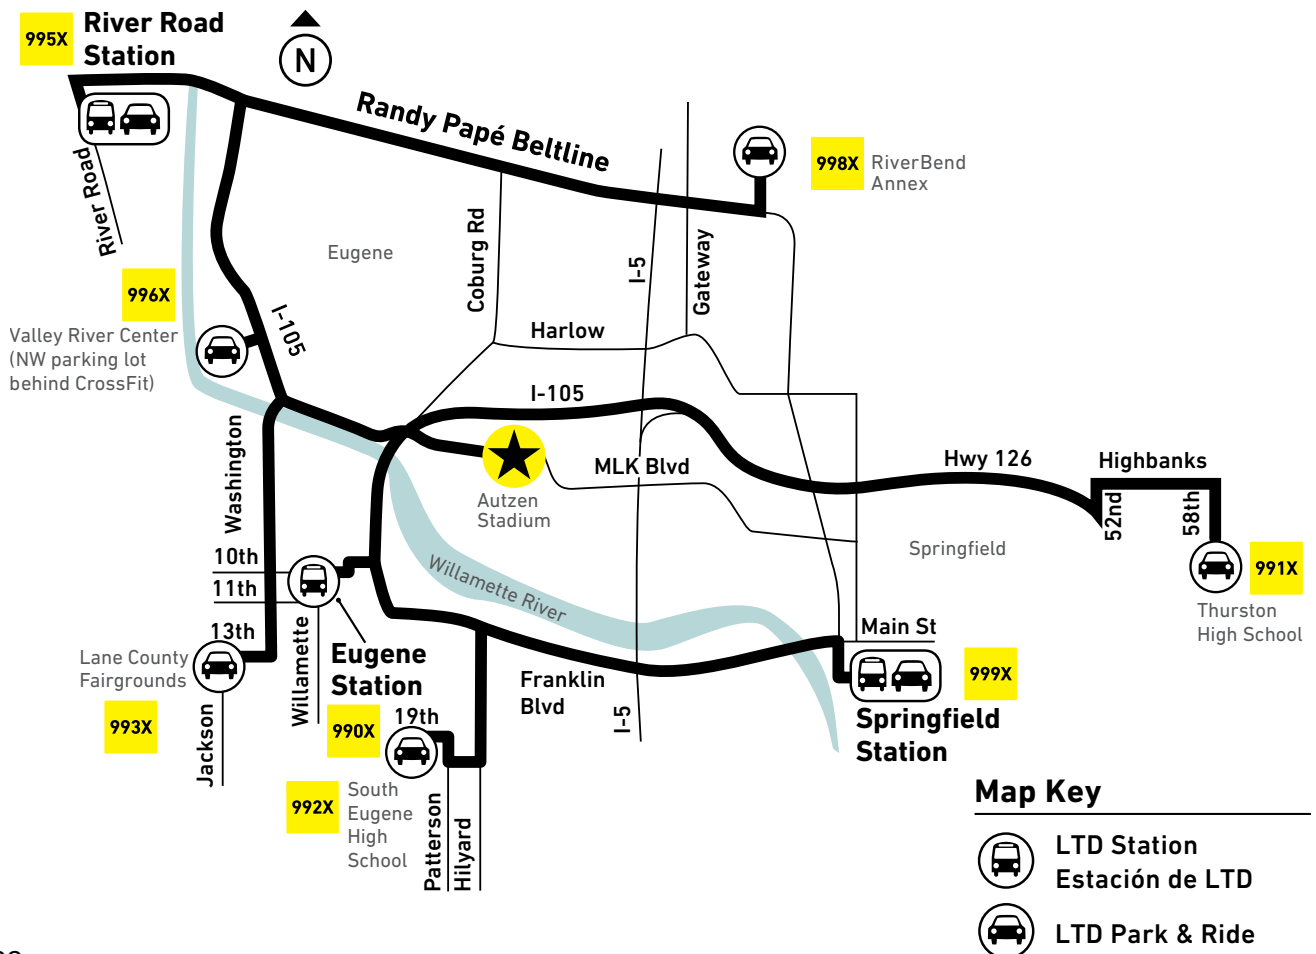

Autzen Express Service

The Autzen Express service is provided for events held at Autzen Stadium. Service will begin three hours before the event and buses run every 10–20 minutes from eight Park & Rides located on the map. Return trips are only available during halftime and immediately following the event for 60 minutes. For event dates and up-to-date information, visit LTD.org.

EVENT ROUTE

This route runs only on event dates.

RUTA DE EVENTOS

Esta ruta sólo se provee durante fechas de eventos.

COST OF FARE SUBJECT TO CHANGE

Information on fare for this event service can be found at LTD.org/system-map/route_990x-999x/

ROUTES/RUTAS:

- 990X AUTZEN/EUGENE STATION
- 991X AUTZEN/THURSTON HIGH SCHOOL
- 992X AUTZEN/SOUTH EUGENE HIGH SCHOOL
- 993X AUTZEN/LANE COUNTY FAIRGROUNDS
- 995X AUTZEN/RIVER ROAD STATION
- 996X AUTZEN/VALLEY RIVER CENTER
- 998X AUTZEN/RIVERBEND ANNEX
- 999X AUTZEN/SPRINGFIELD STATION

Map Key

LTD Station
Estación de LTD

LTD Park & Ride