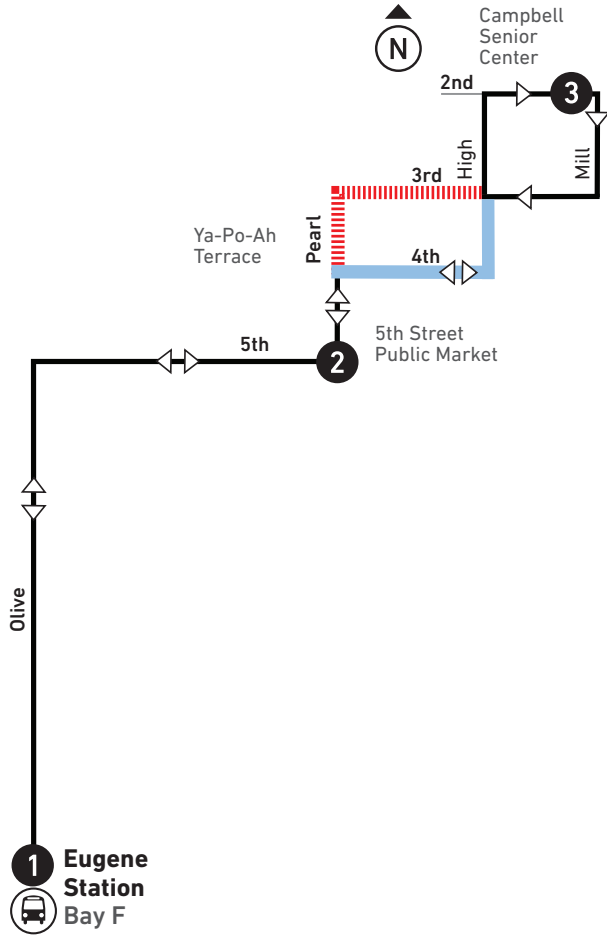

1 Campbell Center

MAJOR STOPS Served

- 1 Eugene Station, Bay F
- 2 5th Street Public Market
- 3 2nd at Mill

-  Regular Routing
-  Snow Detour
-  Not Served on Detour
-  LTD Station