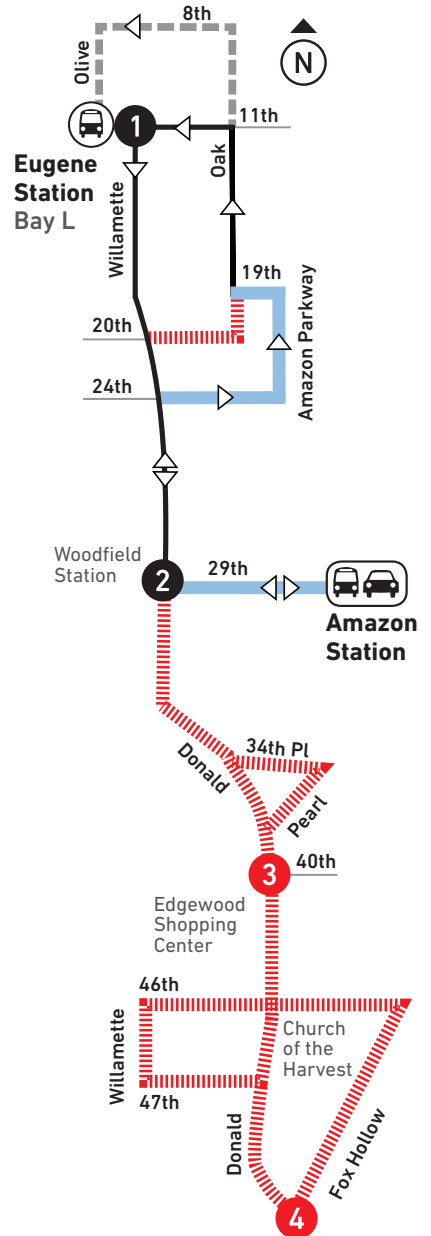

24 Donald

MAJOR STOPS Served

- 1 Eugene Station, Bay L
- 2 Willamette at 29th

MAJOR STOPS Not Served

- 3 Donald at 40th
- 4 Donald at Fox Hollow

- Limited Trip Routing
- Regular Routing
- Snow Detour
- ||||| Not Served on Detour
-  LTD Station
-  LTD Park & Ride