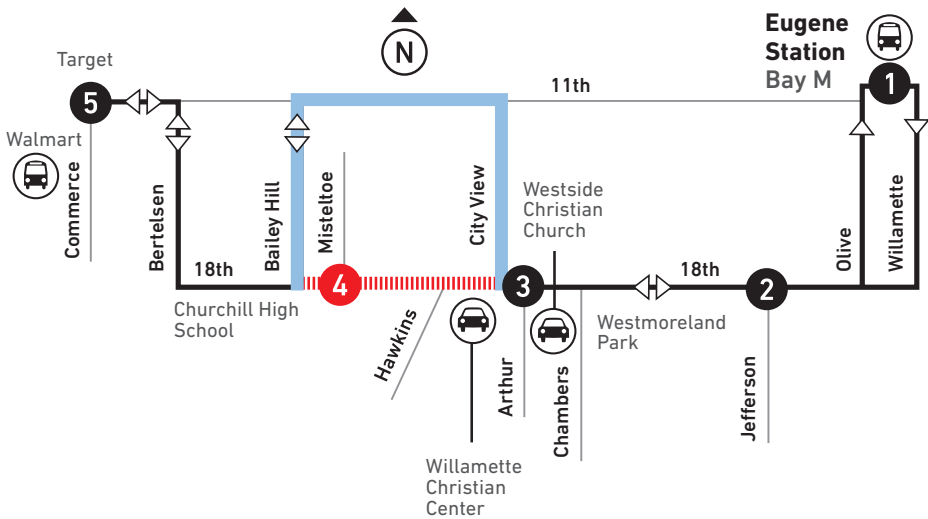

# 36 W 18th

## MAJOR STOPS Served

- 1 Eugene Station, Bay M
- 2 18th at Jefferson
- 3 18th at Arthur
- 5 11th at Commerce

## MAJOR STOP Not Served

- 4 18th at Mistletoe

- Regular Routing
- Snow Detour
- ▨ Not Served on Detour

- LTD Station
- LTD Park & Ride