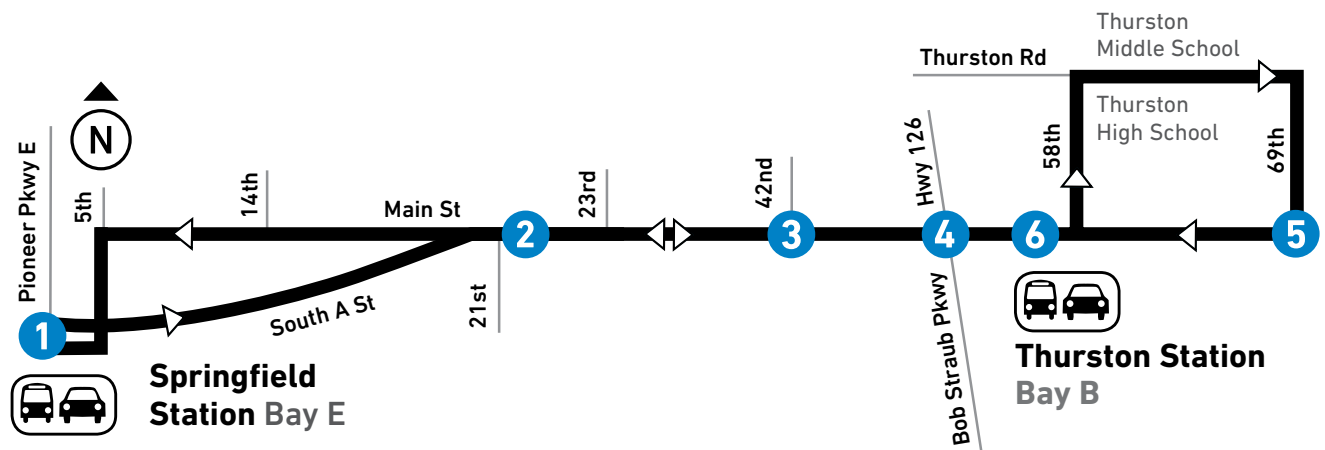

# THURSTON

MONDAY – FRIDAY, AM

From: <b>Springfield Station</b> To: Thurston Area via Main						From: <b>Thurston Area</b> To: Springfield Station via Main				
LEAVE Springfield Station Bay E <b>1</b>	Main at 21st <b>2</b>	Main at 42nd <b>3</b>	Thurston Station Bay B <b>4</b>	69th at Main <b>5</b>	ARRIVE Main at 58th <b>6</b>	LEAVE Main at 58th <b>6</b>	Main at 42nd <b>3</b>	Main at 23rd <b>2</b>	ARRIVE Springfield Station	
<b>MONDAY-FRIDAY / LUNES A VIERNES</b>										
AM	5:25	5:28	5:32	5:38	5:45	5:50	5:50	5:54	5:59	6:08
	5:55	5:59	6:05	6:11	6:19	6:28	6:28	6:34	6:40	6:50
	6:25	6:29	6:34	6:40	6:50	6:59	6:59	7:05	7:11	7:21
	6:50	6:53	6:58	7:04	7:15	7:24	7:24	7:30	7:36	7:46
	7:10	7:13	7:18	7:24	7:35	7:42	7:42	7:48	7:54	8:04
	7:21	7:24	7:29	7:34	7:43	7:49	7:49	7:54	7:59	8:10
	7:31	7:34	7:39	7:44	7:53	7:59	7:59	8:04	8:09	8:20
	7:41	7:44	7:49	7:54	8:03	8:09	8:09	8:14	8:19	8:29
	7:51	7:54	7:59	8:04	8:13	8:20	8:20	8:25	8:30	8:40
	8:06	8:09	8:14	8:19	8:27	8:33	8:33	8:38	8:44	8:54
	8:25	8:28	8:33	8:38	8:45	8:51	8:51	8:57	9:03	9:13
	8:44	8:47	8:52	8:57	9:04	9:10	9:10	9:16	9:22	9:32
	9:03	9:07	9:12	9:17	9:25	9:31	9:31	9:37	9:42	9:52
	9:26	9:30	9:35	9:40	9:48	9:54	9:54	10:01	10:08	10:18
	9:46	9:50	9:55	10:00	10:09	10:14	10:14	10:20	10:27	10:38
	10:06	10:09	10:15	10:20	10:29	10:34	10:34	10:40	10:47	10:58
	10:21	10:24	10:29	10:34	10:43	10:49	10:49	10:56	11:03	11:14
	10:36	10:39	10:45	10:51	11:00	11:06	11:06	11:13	11:20	11:31
	10:50	10:53	10:58	11:03	11:12	11:18	11:18	11:25	11:32	11:43
	11:06	11:10	11:16	11:22	11:31	11:36	11:36	11:43	11:50	12:01
	11:20	11:24	11:30	11:35	11:45	11:50	11:50	11:57	12:04	12:14
	11:36	11:40	11:46	11:52	12:01	12:06	12:06	12:13	12:20	12:31
	11:50	11:54	12:00	12:06	12:15	12:20	12:20	12:26	12:33	12:43
PM	12:06	12:10	12:17	12:23	12:32	12:37	12:37	12:43	12:50	1:00
	12:21	12:25	12:32	12:38	12:47	12:52	12:52	12:58	1:05	1:15

## 11 Thurston

LTD Station  
Estación de LTD

LTD Park & Ride