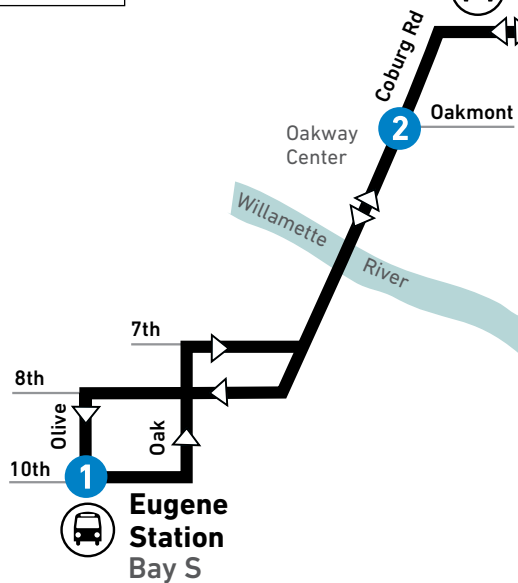

* Trip ends after servicing the V.A. Clinic. | El viaje termina en V.A. Clínica.

12 Gateway

- LTD Station
Estación de LTD
- LTD Park & Ride

12

GATEWAY

SATURDAY – SUNDAY

MARKET DETOUR

On Saturdays, February – November, this route is on detour from 7 a.m. – 6 p.m. due to the outdoor markets. Oak St. and 8th Ave. will not be served.

* Trip ends after servicing the V.A. Clinic. | El viaje termina en V.A. Clínica.

12 Gateway

- LTD Station
Estación de LTD
- LTD Park & Ride