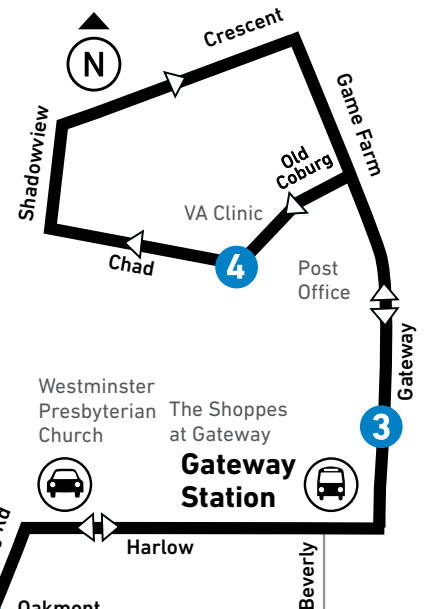

* Trip ends after servicing the V.A. Clinic. | El viaje termina en V.A. Clínica.