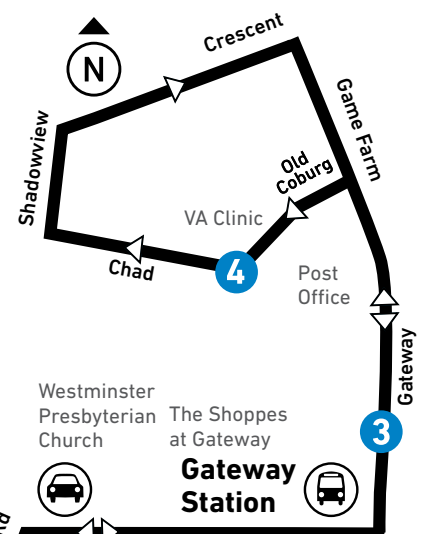

12

GATEWAY

MONDAY – FRIDAY

From: Eugene Station To: Gateway Station					From: Gateway Station To: Eugene Station		
LEAVE Eugene Station Bay S	Coburg at Oakmont	Gateway Station Bay A	VA Clinic	ARRIVE Gateway Station Bay B	LEAVE Gateway Station Bay B	Oakway Center on Coburg	ARRIVE Eugene Station
1	2	3	4	3	3	2	
MONDAY-FRIDAY / LUNES A VIERNES							
AM	--	--	--	--	6:02	6:12	6:25
	6:30	6:35	6:42	6:48	6:57	7:07	7:20
	7:30	7:36	7:45	7:52	8:02	8:12	8:25
	8:00	8:06	8:15	8:22	8:32	8:42	8:55
	8:30	8:36	8:45	8:52	9:02	9:12	9:25
	9:00	9:06	9:15	9:22	9:32	9:42	9:55
	9:30	9:36	9:45	9:52	10:02	10:12	10:25
	10:00	10:06	10:15	10:22	10:32	10:42	10:55
	10:30	10:36	10:45	10:52	11:02	11:12	11:25
	11:00	11:06	11:15	11:22	11:32	11:42	11:55
	11:30	11:36	11:46	11:53	12:04	12:14	12:25
PM	12:00	12:06	12:16	12:23	12:34	12:44	12:55
	12:30	12:36	12:46	12:53	1:04	1:14	1:25
	1:00	1:06	1:16	1:23	1:34	1:44	1:55
	1:30	1:36	1:46	1:53	2:04	2:14	2:25
	2:00	2:06	2:16	2:23	2:34	2:44	2:55
	2:30	2:36	2:45	2:52	3:03	3:13	3:25
	3:00	3:06	3:16	3:23	3:34	3:44	3:55
	3:30	3:36	3:46	3:53	4:05	4:15	4:25
	4:00	4:06	4:16	4:23	4:35	4:45	4:55
	4:30	4:36	4:46	4:53	5:05	5:15	5:25
	5:00	5:06	5:16	5:23	5:35	5:45	5:55
	5:30	5:36	5:46	5:53	6:05	6:15	6:25
	6:00	6:06	6:15	6:22	6:31	6:39	6:50
	6:30	6:36	6:45	6:52	7:01	7:09	7:20
	7:30	7:36	7:45	7:52	8:01	8:09	8:18
	8:30	8:36	8:44	8:50	8:58	9:06	9:15
	9:30	9:36	9:44	9:50	9:58	10:06	10:15
	10:30	10:36	10:44	10:50*	--	--	--

* Trip ends after servicing the V.A. Clinic. | El viaje termina en V.A. Clínica.

12 Gateway

- LTD Station
Estación de LTD
- LTD Park & Ride

12

GATEWAY

SATURDAY – SUNDAY

MARKET DETOUR

On Saturdays, February – November, this route is on detour from 7 a.m. – 6 p.m. due to the outdoor markets. Oak St. and 8th Ave. will not be served.

* Trip ends after servicing the V.A. Clinic. | El viaje termina en V.A. Clínica.

12 Gateway

- LTD Station
Estación de LTD
- LTD Park & Ride