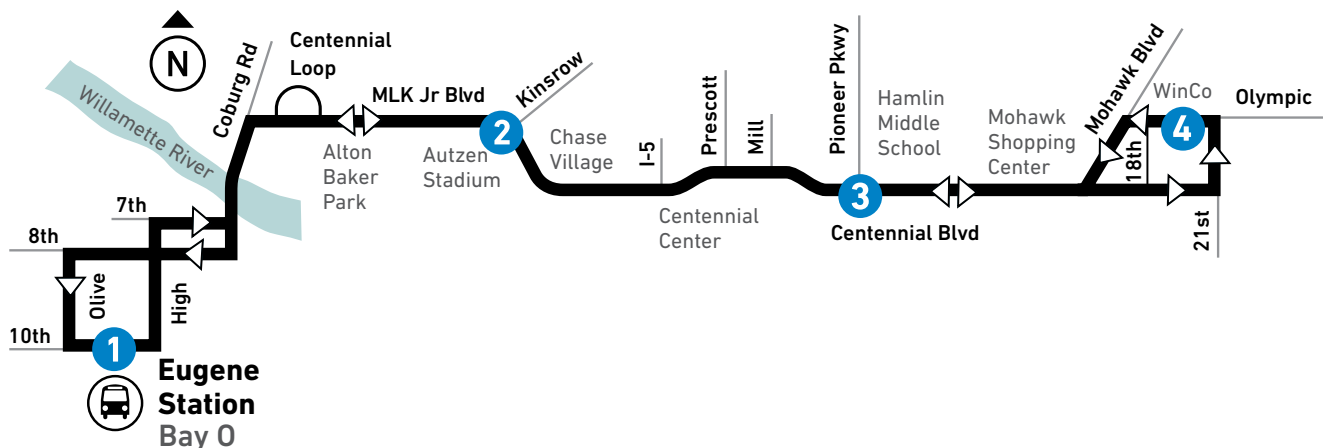

* Trip ends at Olympic and 21st. (Winco) | El viaje termina en Olympic y 21 St.

13 Centennial

LTD Station
Estación de LTD