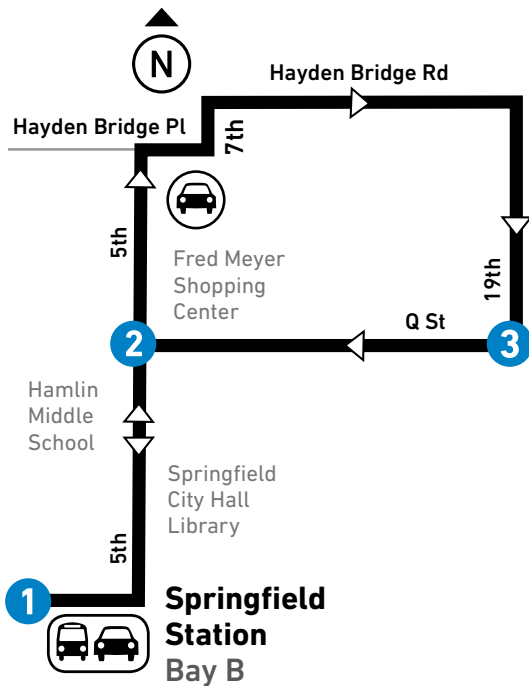

5TH/HAYDEN BRIDGE

MONDAY – SUNDAY

From: Springfield Station To: Q at 19th			From: Q at 19th To: Springfield Station			
LEAVE Springfield Station Bay B 1	5th at Q (Fred Meyer) 2	ARRIVE Q at 19th (Mohawk Marketplace) 3	LEAVE Q at 19th (Mohawk Marketplace) 3	5th at Q (Fred Meyer) 2	ARRIVE Springfield Station 1	
MONDAY-FRIDAY / LUNES A VIERNES						
AM	8:06	8:12	8:18	8:18	8:21	8:30
	9:06	9:12	9:18	9:18	9:22	9:30
	10:06	10:12	10:18	10:18	10:22	10:30
	11:07	11:13	11:19	11:19	11:23	11:31
PM	12:08	12:14	12:20	12:20	12:24	12:32
	1:11	1:18	1:24	1:24	1:28	1:36
	2:15	2:22	2:28	2:28	2:32	2:40
	3:19	3:26	3:33	3:33	3:37	3:45
	4:25	4:32	4:39	4:39	4:43	4:51
	5:30	5:37	5:44	5:44	5:48	5:56
	6:35	6:41	6:47	6:47	6:50	6:58
	7:36	7:42	7:48	7:48	7:51	7:59
	8:34	8:40	8:46	8:46	8:49	8:57
	9:30	9:36	9:42	9:42	9:45	9:53

From: Springfield Station To: Q at 19th			From: Q at 19th To: Springfield Station			
LEAVE Springfield Station Bay B 1	5th at Q (Fred Meyer) 2	ARRIVE Q at 19th (Mohawk Marketplace) 3	LEAVE Q at 19th (Mohawk Marketplace) 3	5th at Q (Fred Meyer) 2	ARRIVE Springfield Station 1	
SATURDAY / SÁBADO						
AM	8:11	8:17	8:23	8:23	8:25	8:32
	9:11	9:17	9:23	9:23	9:25	9:32
	10:11	10:17	10:23	10:23	10:25	10:32
	11:11	11:17	11:23	11:23	11:25	11:32
PM	12:11	12:17	12:23	12:23	12:27	12:34
	1:11	1:17	1:23	1:23	1:27	1:34
	2:11	2:17	2:23	2:23	2:27	2:34
	3:11	3:17	3:23	3:23	3:27	3:34
	4:11	4:17	4:23	4:23	4:27	4:34
	5:11	5:17	5:23	5:23	5:27	5:34
	6:11	6:17	6:23	6:23	6:27	6:35
	7:11	7:17	7:23	7:23	7:26	7:33
	8:11	8:17	8:23	8:23	8:25	8:33
	9:11	9:17	9:23	9:23	9:25	9:32

17 5th/Hayden Bridge

- LTD Station
Estación de LTD
- LTD Park & Ride