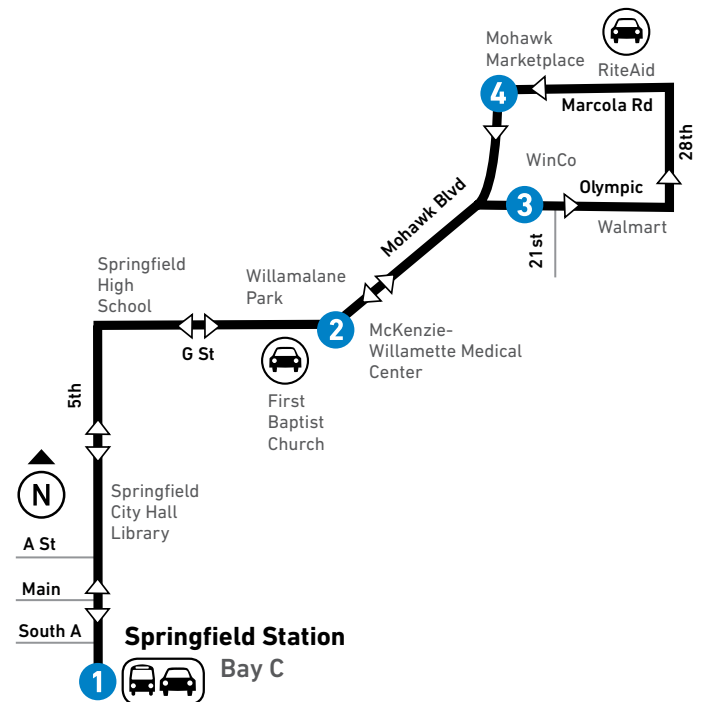

18

MOHAWK

MONDAY – SUNDAY

From: Springfield Station To: Mohawk Marketplace				From: Mohawk Marketplace To: Springfield Station		
LEAVE Springfield Station Bay C 1	Mohawk at G (McKenzie- Willamette Medical Center) 2	Olympic at 21st (WinCo) 3	ARRIVE 19th at Marcola (Mohawk Marketplace) 4	LEAVE 19th at Marcola (Mohawk Marketplace) 4	Mohawk at G (McKenzie- Willamette Medical Center) 2	ARRIVE Springfield Station
MONDAY-FRIDAY / LUNES A VIERNES						
AM	7:35	7:41	7:44	7:48	7:52	8:00
	8:35	8:41	8:44	8:48	8:52	9:00
	9:34	9:40	9:43	9:49	9:53	10:02
	10:34	10:40	10:43	10:49	10:53	11:03
	11:35	11:41	11:44	11:50	11:54	12:04
PM	12:36	12:43	12:46	12:53	12:57	1:07
	1:40	1:47	1:50	1:57	2:01	2:11
	2:44	2:51	2:54	3:01	3:05	3:15
	3:49	3:56	3:59	4:06	4:11	4:21
	4:55	5:02	5:05	5:12	5:16	5:26
	6:00	6:07	6:10	6:17	6:21	6:31
	7:02	7:09	7:12	7:18	7:22	7:32
	8:03	8:09	8:12	8:16	8:20	8:30
	9:01	9:06	9:09	9:13	9:17	9:26
	9:57	10:02	10:05	10:09	10:13	10:22
SATURDAY / SÁBADO						
AM	7:40	7:45	7:48	7:52	7:55	8:02
	8:40	8:45	8:48	8:53	8:56	9:03
	9:40	9:45	9:49	9:54	9:57	10:05
	10:40	10:45	10:49	10:55	10:59	11:07
	11:40	11:45	11:49	11:55	11:59	12:07
PM	12:40	12:45	12:49	12:55	12:59	1:07
	1:40	1:45	1:49	1:55	1:59	2:07
	2:40	2:45	2:49	2:55	2:59	3:07
	3:40	3:45	3:49	3:55	3:59	4:07
	4:40	4:45	4:49	4:55	4:59	5:07
	5:40	5:45	5:49	5:55	5:59	6:07
	6:40	6:45	6:49	6:54	6:57	7:04
	7:40	7:45	7:49	7:54	7:57	8:04
	8:40	8:45	8:48	8:53	8:56	9:03
	9:40	9:45	9:48	9:53	9:56	10:03
SUNDAY / DOMINGO						
AM	7:52	7:57	7:59	8:04	8:07	8:13
	8:40	8:45	8:48	8:53	8:57	9:04
	9:40	9:45	9:48	9:53	9:57	10:04
	10:40	10:45	10:48	10:53	10:57	11:04
	11:40	11:45	11:49	11:54	11:58	12:05
PM	12:40	12:45	12:49	12:54	12:58	1:05
	1:40	1:45	1:49	1:54	1:58	2:06
	2:40	2:45	2:49	2:54	2:58	3:06
	3:40	3:45	3:49	3:54	3:58	4:06
	4:40	4:45	4:49	4:54	4:58	5:06
	5:40	5:45	5:48	5:53	5:57	6:04
	6:40	6:45	6:47	6:52	6:56	7:03

18 Mohawk

- LTD Station
Estación de LTD
- LTD Park & Ride