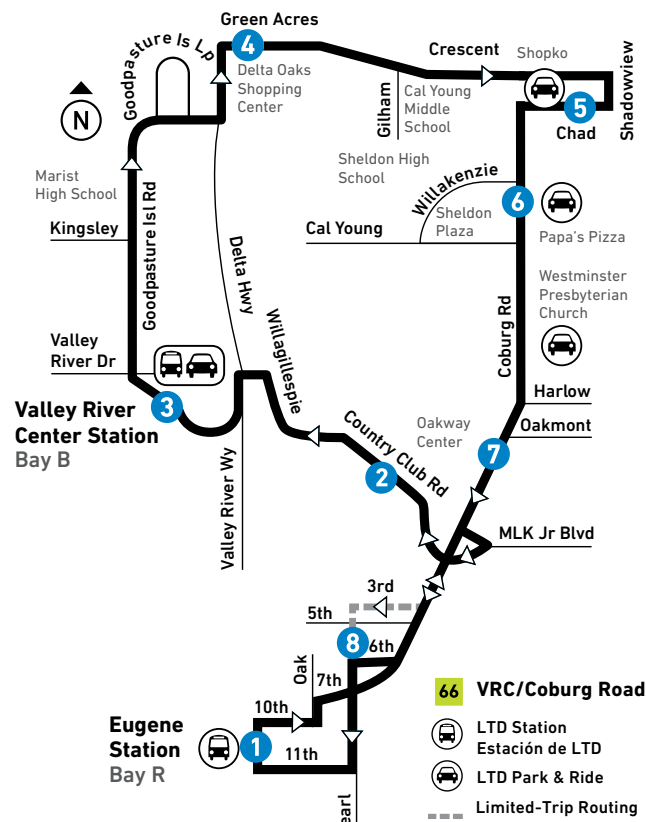

* Begins at Valley River Dr. at Goodpasture Island Rd. five minutes before arriving at Delta Oaks Shopping Center. | Empieza en la esquina de Valley River Dr. y Goodpasture Island Rd. cinco minutos antes de llegar a Delta Oaks Shopping Center.

* Begins at Valley River Dr. at Goodpasture Island Rd. five minutes before arriving at Delta Oaks Shopping Center. | Empezar en la esquina de Valley River Dr. y Goodpasture Island Rd. cinco minutos antes de llegar a Delta Oaks Shopping Center.