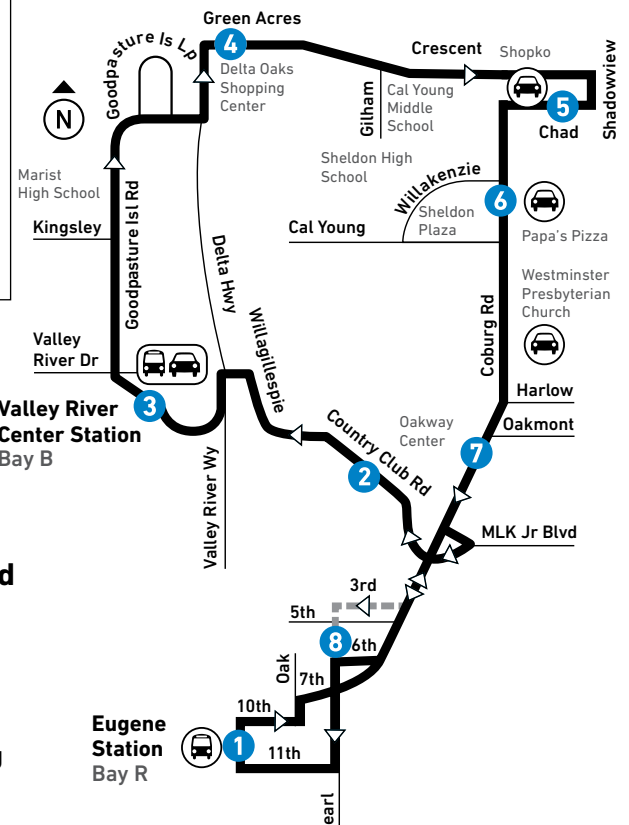

LEAVE Eugene Station Bay R	Country Club Road	Valley River Center Station Bay B	ARRIVE Delta Oaks (Market of Choice)	LEAVE Delta Oaks (Market of Choice)	Chad at Shadow-view	Sheldon Plaza on Coburg	Oakway Center on Coburg	5th Street Market on Pearl	ARRIVE Eugene Station
1	2	3	4	4	5	6	7	8	

* Begins at Valley River Dr. at Goodpasture Island Rd. five minutes before arriving at Delta Oaks Shopping Center. | Empieza en la esquina de Valley River Dr. y Goodpasture Island Rd. cinco minutos antes de llegar a Delta Oaks Shopping Center.

* Begins at Valley River Dr. at Goodpasture Island Rd. five minutes before arriving at Delta Oaks Shopping Center. | Empezar en la esquina de Valley River Dr. y Goodpasture Island Rd. cinco minutos antes de llegar a Delta Oaks Shopping Center.