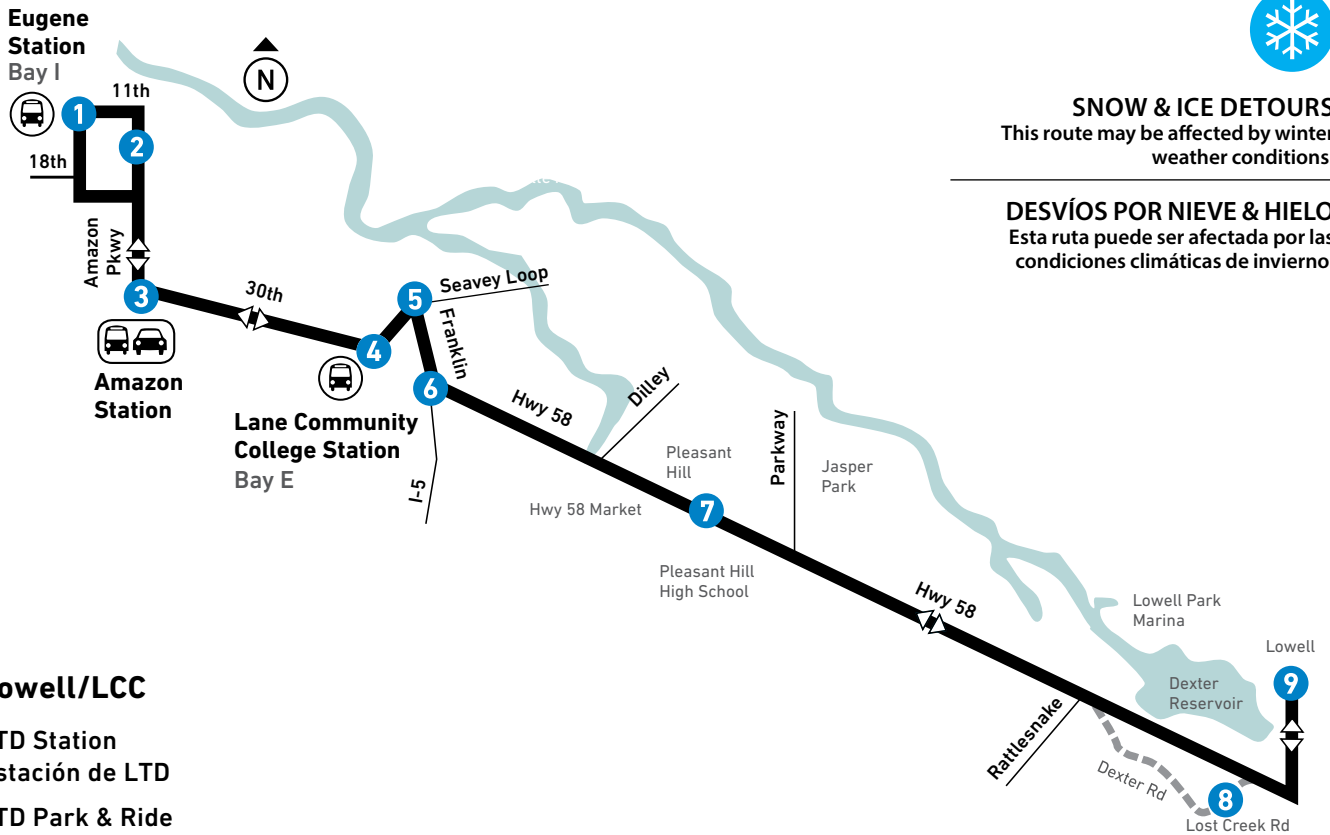

92

LOWELL / LCC

MONDAY – SATURDAY

From: Eugene Station
To: Lowell

LEAVE Eugene Station Bay I	Pearl at 18th	Amazon Station Bay C	LCC Station Bay E	Seavey Loop at Franklin	Goshen	Pleasant Hill	Dexter	ARRIVE Lowell
1	2	3	4	5	6	7	8	9
MONDAY-FRIDAY / LUNES A VIERNES								
AM	--	--	--	--	--	--	--	--
	7:35	7:38	7:42	7:53	7:57	8:00	8:07	8:22
PM	5:35	5:38	5:42	5:53	5:57	6:00	6:07	6:27
SATURDAY/SÁBADO								
AM	--	--	--	--	--	--	--	--
	7:35	7:38	7:42	7:53	7:57	8:00	8:07	8:22
PM	5:30	5:33	5:37	5:48	5:52	5:55	6:02	6:22
SUNDAY: NO SERVICE / DOMINGO: NO HAY SERVICIO								

From: Lowell
To: Eugene Station

LEAVE Lowell	Dexter	Pleasant Hill	Seavey Loop at Franklin	LCC Station Bay E	Amazon Station Bay A	Oak at 18th	ARRIVE Eugene Station
9	8	7	5	4	3	2	
MONDAY-FRIDAY / LUNES A VIERNES							
AM	6:31	6:37	6:49	6:56	7:06	7:14	7:25
	8:24	8:30	8:41	8:49	8:59	9:07	9:15
PM	6:32	--	6:44	6:51	--	7:01	7:10
SATURDAY/SÁBADO							
AM	6:31	6:37	6:49	6:56	7:06	7:14	7:25
	8:24	8:30	8:41	8:49	8:59	9:07	9:15
PM	6:27	--	6:39	6:46	--	6:56	7:05
SUNDAY: NO SERVICE / DOMINGO: NO HAY SERVICIO							

SNOW & ICE DETOURS
This route may be affected by winter weather conditions.

DESVÍOS POR NIEVE & HIELO
Esta ruta puede ser afectada por las condiciones climáticas de invierno.

92 Lowell/LCC

- LTD Station
Estación de LTD
- LTD Park & Ride
- Limited-Trip Routing
Viajes limitados