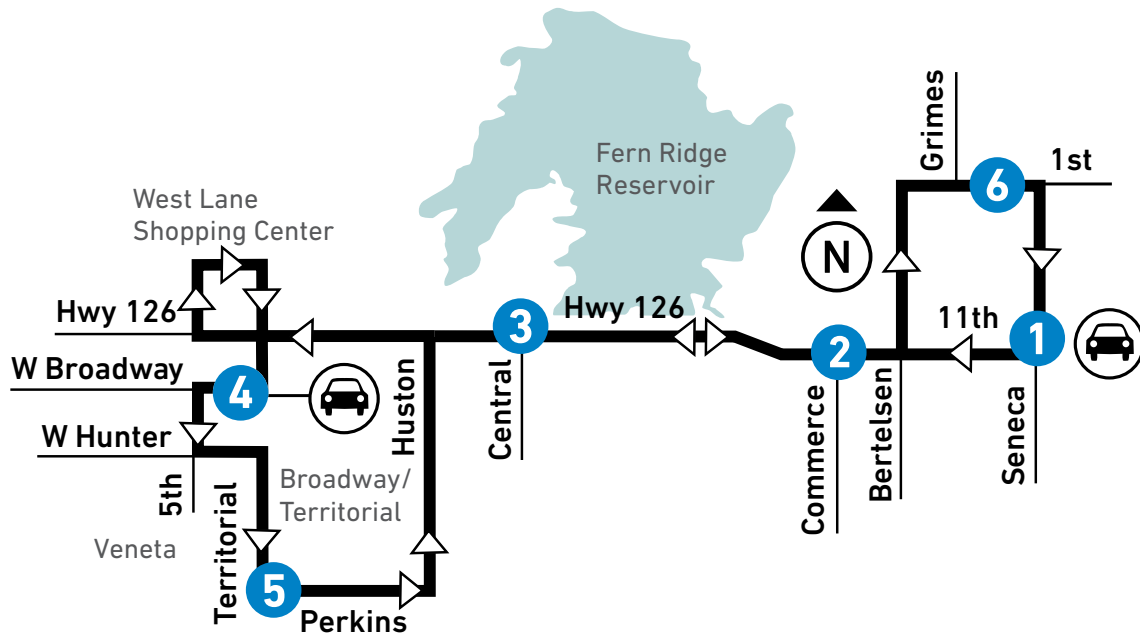

From: Seneca Park & Ride To: Veneta					From: Veneta To: Seneca Park & Ride					
LEAVE	11th at Commerce (Target)	Hwy 126 at Central	ARRIVE Veneta Park & Ride	LEAVE Veneta Park & Ride	Territorial at Perkins	Hwy 126 at Central	11th at Commerce (Walmart)	1st at Grimes	ARRIVE Seneca Park & Ride	
①	②	③	④	④	⑤	③	②	⑥	①	
MONDAY-FRIDAY / LUNES A VIERNES										
AM	6:45	6:51	7:00	7:09	7:09	7:14	7:20	7:33	7:38	7:43
PM	12:05	12:11	12:20	12:28	12:28	12:33	12:39	12:52	12:57	1:03
	5:30	5:36	5:45	5:54	5:54	6:00	6:06	6:19	6:23	6:29
SATURDAY / SÁBADO										
AM	8:16	8:22	8:31	8:37	8:37	8:42	8:48	9:00	9:04	9:09
	9:15	9:20	9:29	9:35	9:36	9:41	9:47	9:59	10:03	10:08
PM	5:32	5:38	5:47	5:53	5:54	5:59	6:05	6:16	6:20	6:24
SUNDAY / DOMINGO										
AM	9:16	9:20	9:29	9:35	9:35	9:40	9:47	9:59	10:04	10:08
PM	6:17	6:21	6:30	6:36	6:36	6:41	6:48	6:59	7:04	7:08

93 Veneta

-  LTD Station
Estación de LTD
-  LTD Park & Ride