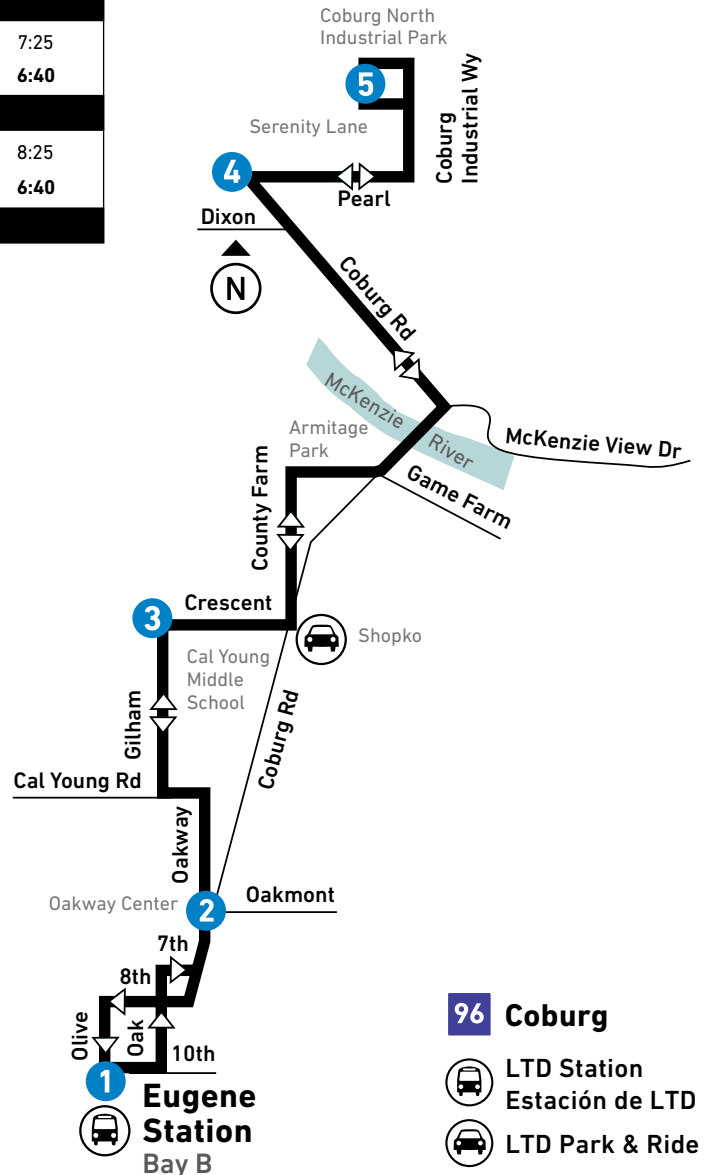

From: Eugene Station To: Coburg					From: Coburg To: Eugene Station				
LEAVE Eugene Station Bay B	Oakway Center on Oakway	Gilham at Crescent	Pearl at Harrison (Coburg)	ARRIVE Coburg Industrial Park	LEAVE Coburg Industrial Park	Pearl at Harrison (Coburg)	Gilham at Crescent	Oakway Center on Oakway	ARRIVE Eugene Station
1	2	3	4	5	5	4	3	2	
MONDAY-FRIDAY / LUNES A VIERNES									
AM	6:30	6:36	6:42	6:50	6:55	6:59	7:09	7:15	7:25
PM	5:35	5:43	5:51	6:02	6:08	6:12	6:24	6:30	6:40
SATURDAY / SÁBADO									
AM	7:20	7:28	7:35	7:45	7:54	7:58	8:09	8:15	8:25
PM	5:35	5:44	5:51	6:02	6:08	6:12	6:24	6:30	6:40
SUNDAY: NO SERVICE / DOMINGO: NO HAY SERVICIO									

MARKET DETOUR

On Saturdays, February – November, this route is on detour from 7 a.m. – 6 p.m. due to the outdoor markets. Oak St. and 8th Ave. will not be served.

DESvíO DEL MERCADO

Los sábados, entre febrero-noviembre, esta ruta está en desvío de 7 a.m.- 6 p.m. debido al mercado al aire libre. El servicio no estará disponible para la calle Oak y la Avenida 8.

- 96 Coburg**
- LTD Station Estación de LTD
- LTD Park & Ride