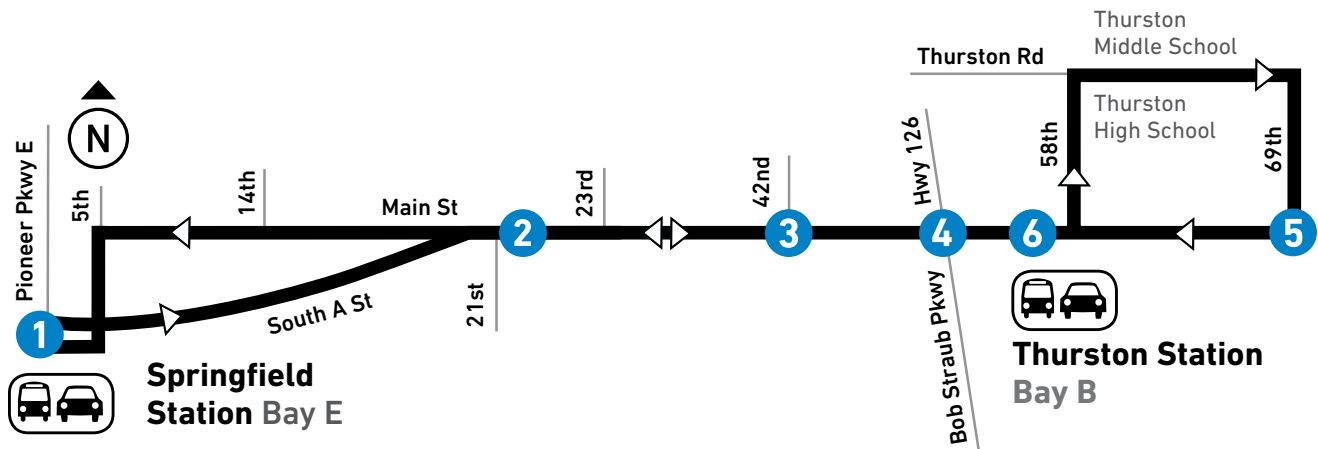

11 Thurston

- LTD Station
  Estación de LTD
- LTD Park & Ride