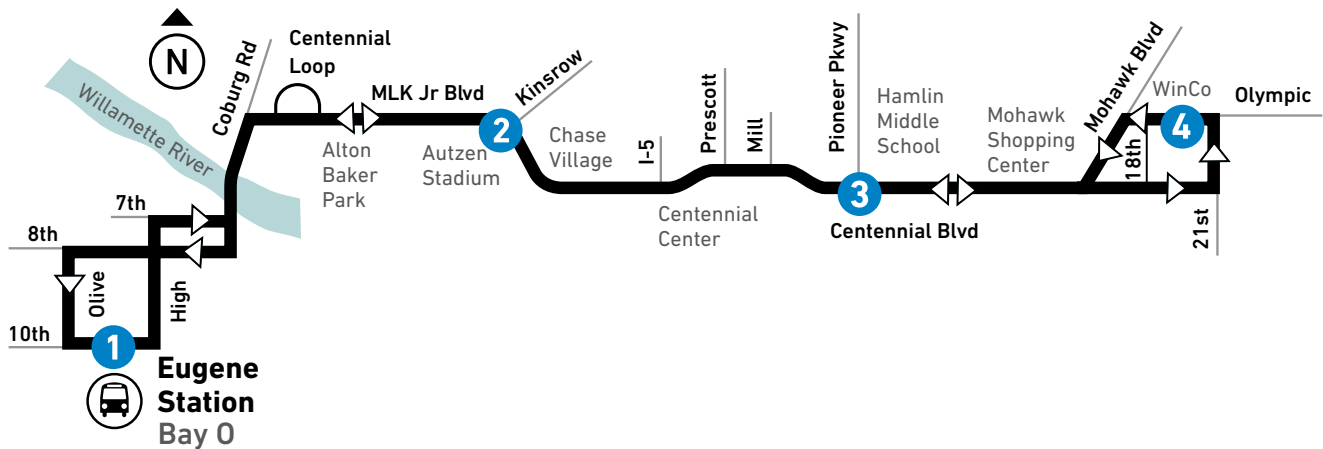

13 Centennial

LTD Station
Estación de LTD

LANE TRANSIT DISTRICT
541-687-5555 (7-1-1 TTY)