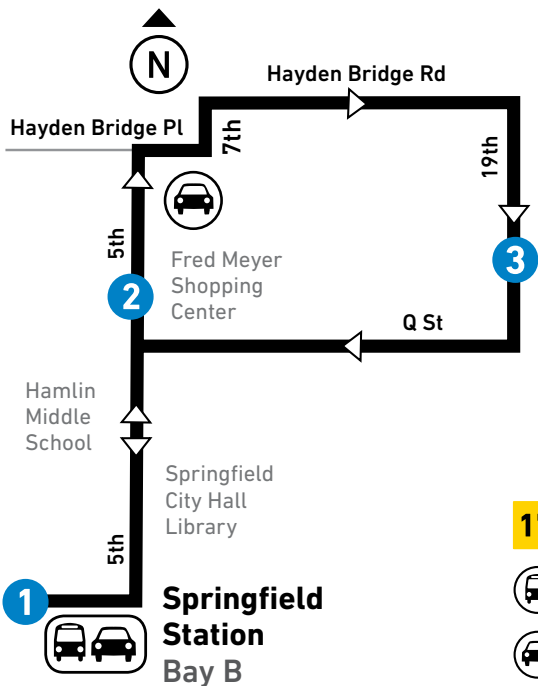

17

5TH/HAYDEN BRIDGE

MONDAY – SUNDAY

From: Springfield Station To: Q at 19th			From: Q at 19th To: Springfield Station			
LEAVE Springfield Station Bay B 1	5th at Q (Fred Meyer) 2	ARRIVE Q at 19th (Mohawk Marketplace) 3	LEAVE Q at 19th (Mohawk Marketplace) 3	5th at Q (Fred Meyer) 2	ARRIVE Springfield Station 1	
MONDAY-FRIDAY / LUNES A VIERNES						
AM	8:06	8:12	8:18	8:18	8:21	8:30
	9:06	9:12	9:18	9:18	9:22	9:30
	10:06	10:12	10:18	10:18	10:22	10:30
	11:07	11:13	11:19	11:19	11:23	11:31
PM	12:08	12:14	12:20	12:20	12:24	12:32
	1:11	1:18	1:24	1:24	1:28	1:36
	2:15	2:22	2:28	2:28	2:32	2:40
	3:19	3:26	3:33	3:33	3:37	3:45
	4:25	4:32	4:39	4:39	4:43	4:51
	5:30	5:37	5:44	5:44	5:48	5:56
	6:35	6:41	6:47	6:47	6:50	6:58
	7:36	7:42	7:48	7:48	7:51	7:59
	8:34	8:40	8:46	8:46	8:49	8:57
	9:30	9:36	9:42	9:42	9:45	9:53

17 5th/Hayden Bridge

-  LTD Station
Estación de LTD
-  LTD Park & Ride