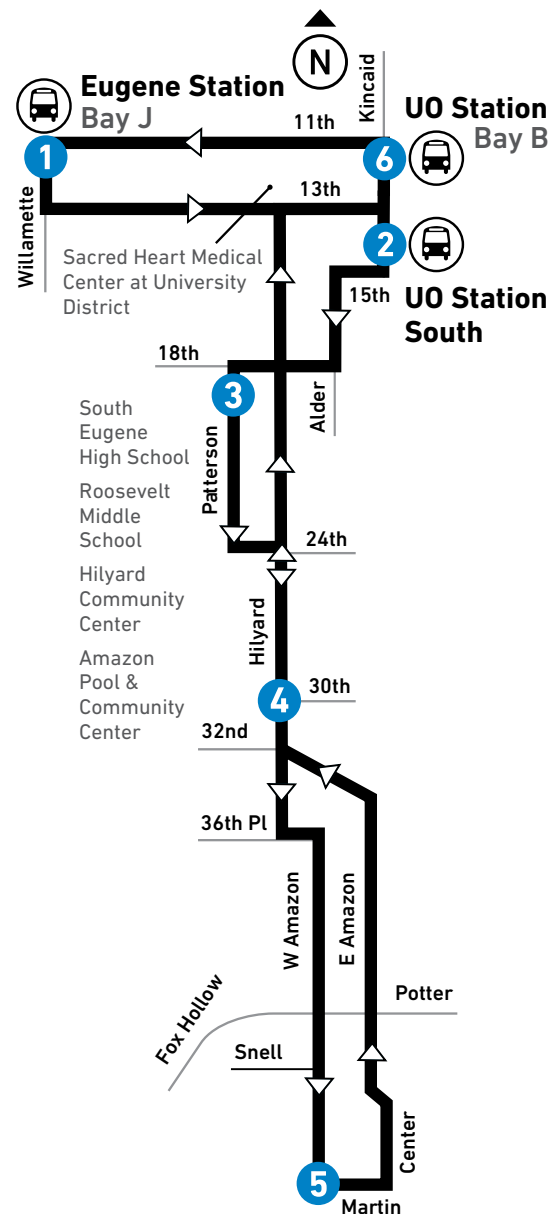

SATURDAY / SÁBADO

AM	--	--	--	6:52	6:58	6:58	7:05	7:13	7:20
	7:30	7:36	7:39	7:44	7:51	7:51	7:58	8:07	8:15
	8:30	8:36	8:39	8:44	8:51	8:51	8:58	9:07	9:15
	9:30	9:36	9:39	9:44	9:51	9:51	9:58	10:07	10:15
	10:30	10:36	10:39	10:44	10:51	10:51	10:58	11:07	11:15
	11:30	11:36	11:39	11:44	11:51	11:51	11:58	12:07	12:15
PM	12:30	12:36	12:39	12:44	12:51	12:51	12:58	1:07	1:15
	1:30	1:36	1:39	1:44	1:51	1:51	1:58	2:07	2:15
	2:30	2:36	2:39	2:44	2:51	2:51	2:58	3:07	3:15
	3:30	3:36	3:39	3:44	3:51	3:51	3:58	4:07	4:15
	4:30	4:36	4:39	4:44	4:51	4:51	4:58	5:07	5:15
	5:30	5:36	5:39	5:44	5:51	5:51	5:58	6:07	6:15
	6:30	6:36	6:39	6:44	6:51	6:51	6:58	7:07	7:15
	7:30	7:36	7:39	7:44	7:51	7:51	7:58	8:07	8:15
	8:30	8:36	8:39	8:44	8:51	8:51	8:58	9:07	9:15
	9:30	9:36	9:39	9:44	9:51	9:51	9:58	10:07	10:15
	10:30	10:36	10:39	10:44	10:51	10:51	10:58	--	--

SUNDAY / DOMINGO

AM	--	--	--	7:57	8:03	8:03	8:10	8:18	8:25
	8:30	8:36	8:39	8:44	8:51	8:51	8:58	9:07	9:15
	9:30	9:36	9:39	9:44	9:51	9:51	9:58	10:07	10:15
	10:30	10:36	10:39	10:44	10:51	10:51	10:58	11:07	11:15
	11:30	11:36	11:39	11:44	11:51	11:51	11:58	12:07	12:15
PM	12:30	12:36	12:39	12:44	12:51	12:51	12:58	1:07	1:15
	1:30	1:36	1:39	1:44	1:51	1:51	1:58	2:07	2:15
	2:30	2:36	2:39	2:44	2:51	2:51	2:58	3:07	3:15
	3:30	3:36	3:39	3:44	3:51	3:51	3:58	4:07	4:15
	4:30	4:36	4:39	4:44	4:51	4:51	4:58	5:07	5:15
	5:30	5:36	5:39	5:44	5:51	5:51	5:58	6:07	6:15
	6:30	6:36	6:39	6:44	6:51	6:51	6:58	7:07	7:15
	7:30	7:36	7:39	7:44	7:51	7:51	7:58	8:07	8:15
	8:30	8:36	8:39	8:44	8:51	8:51	8:58	9:07	9:15

28 Hilyard

LTD Station
Estación de LTD