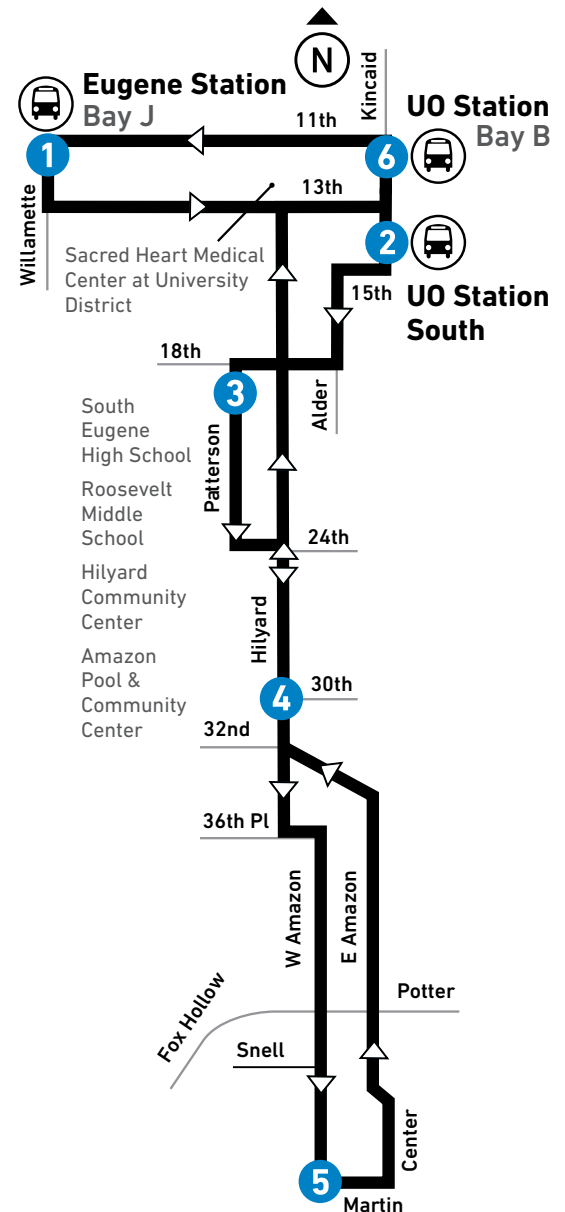

SNOW & ICE DETOURS

This route may be affected by winter weather conditions.

DESvíOS POR NIEVE & HIELO

Esta ruta puede ser afectada por las condiciones climáticas de invierno.

From: Eugene Station To: West Amazon at Martin via UO					From: West Amazon at Martin To: Eugene Station via UO			
LEAVE Eugene Station Bay J	UO Station South	Patterson at 19th (SEHS)	Hilyard at 30th	ARRIVE West Amazon at Martin	LEAVE West Amazon at Martin	Hilyard at 30th	UO Station Bay B	ARRIVE Eugene Station
1	2	3	4	5	5	4	6	
MONDAY-FRIDAY / LUNES A VIERNES								
AM	--	--	--	5:52	5:58	6:05	6:13	6:20
6:30	6:37	6:41	6:47	6:55	6:55	7:03	7:12	7:20
7:30	7:37	7:41	7:47	7:55	7:55	8:03	8:12	8:20
8:00	8:07	8:11	8:17	8:25	8:25	8:33	8:42	8:50
8:30	8:37	8:40	8:45	8:52	8:52	9:00	9:09	9:15
9:30	9:37	9:40	9:45	9:52	9:52	10:00	10:09	10:15
10:30	10:37	10:40	10:45	10:52	10:52	11:00	11:09	11:15
11:30	11:37	11:42	11:48	11:56	11:56	12:04	12:14	12:25
PM	12:30	12:37	12:42	12:56	12:56	1:04	1:14	1:25
1:30	1:37	1:42	1:48	1:56	1:56	2:04	2:14	2:25
2:30	2:37	2:42	2:48	2:56	2:56	3:04	3:14	3:25
3:00	3:07	3:12	3:18	3:26	3:26	3:34	3:44	3:55
3:30	3:37	3:42	3:48	3:56	3:56	4:04	4:14	4:25
4:30	4:37	4:41	4:47	4:55	4:55	5:03	5:12	5:20
5:30	5:37	5:41	5:47	5:55	5:55	6:03	6:12	6:20
6:30	6:37	6:40	6:45	6:52	6:52	7:00	7:09	7:15
7:30	7:37	7:40	7:45	7:52	7:52	8:00	8:09	8:15
8:30	8:37	8:40	8:45	8:52	8:52	9:00	9:09	9:15
9:30	9:37	9:40	9:45	9:52	9:52	9:59	10:05	10:10
10:30	10:37	10:40	10:45	10:52	10:52	10:59	--	--

From: **Eugene Station**
To: West Amazon at Martin via UO

From: **West Amazon at Martin**
To: Eugene Station via UO

LEAVE Eugene Station Bay J	UO Station South	Patterson at 19th (SEHS)	Hilyard at 30th	ARRIVE West Amazon at Martin
1	2	3	4	5

28 Hilyard

LTD Station
Estación de LTD