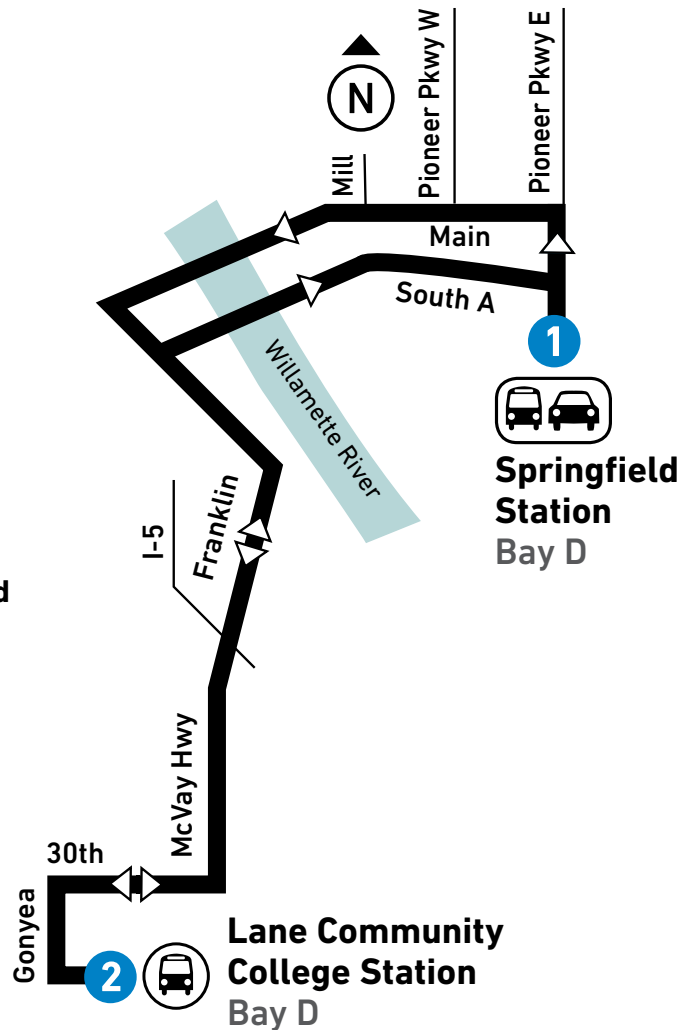

From: Springfield Station		From: LCC Station	
To: LCC Station		To: Springfield Station	
LEAVE Springfield Station Bay D 1	ARRIVE LCC Station Bay D 2	LEAVE LCC Station Bay D 2	ARRIVE Springfield Station
MONDAY-FRIDAY / LUNES A VIERNES			
AM	7:40	7:53	7:53 8:04
	8:40	8:53	8:58 9:09
	9:40	9:53	9:58 10:09
	10:40	10:53	10:58 11:09
	11:40	11:53	11:58 12:09
PM	12:40	12:53	12:58 1:10
	1:40	1:53	1:58 2:10
	2:40	2:53	2:58 3:10
	3:40	3:53	3:58 4:10
	4:40	4:53	4:58 5:10
SATURDAY-SUNDAY: NO SERVICE / SÁBADO-DOMINGO: NO HAY SERVICIO			

SNOW & ICE DETOURS
This route may be affected by winter weather conditions.

DESVIOS POR NIEVE & HIELO
Esta ruta puede ser afectada por las condiciones climáticas de invierno.

85 LCC/Springfield

- LTD Station
Estación de LTD
- LTD Park & Ride