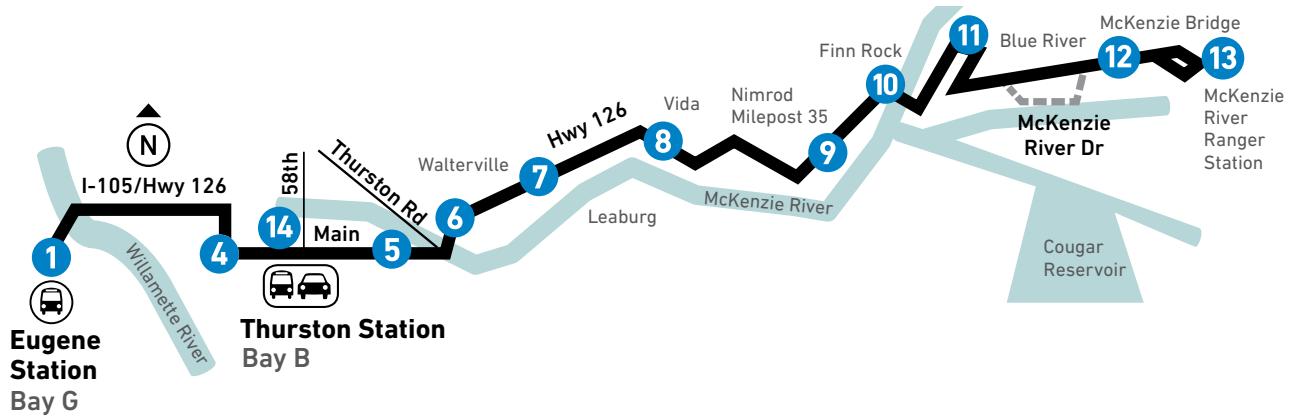

91 McKenzie Bridge

-  LTD Station
Estación de LTD
-  LTD Park & Ride
-  Limited-trip routing
Viajes limitados

SNOW & ICE DETOURS

This route may be affected by winter weather conditions.

DESvíOS POR NIEVE & HIELO

Esta ruta puede ser afectada por las condiciones climáticas de invierno.

91 McKenzie Bridge Limited Trips

The stops at the right will only be served at certain times of the day. The map below reflects the limited trip bus stops, and the times of those stops can be found on the timetable with a "+" sign.