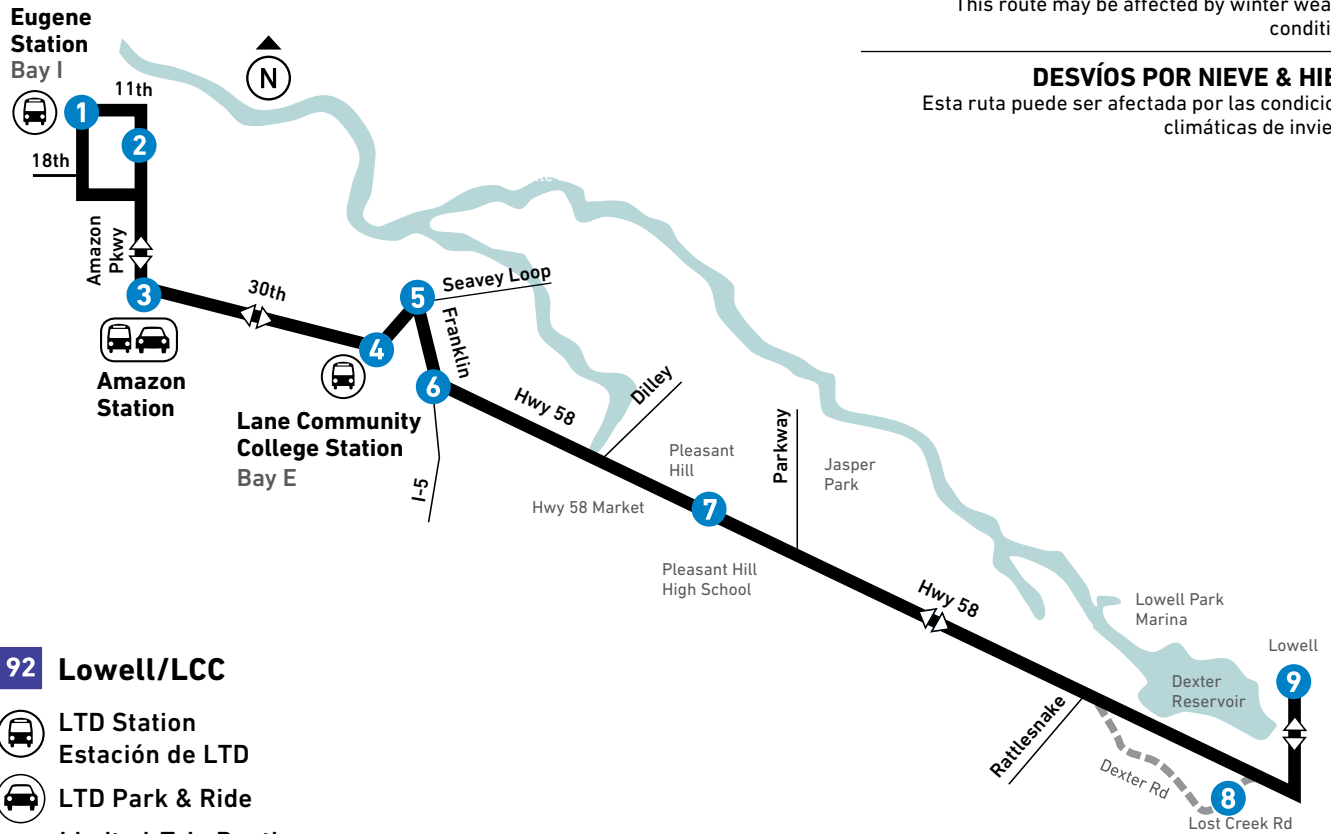

From: Eugene Station
To: Lowell

LEAVE Eugene Station Bay I	Pearl at 18th	Amazon Station Bay C	LCC Station Bay E	Seavey Loop at Franklin	Goshen	Pleasant Hill	Dexter	ARRIVE Lowell
1	2	3	4	5	6	7	8	9
MONDAY-FRIDAY / LUNES A VIERNES								
AM	--	--	--	--	--	--	--	--
	7:35	7:38	7:42	7:53	7:57	8:00	8:07	8:22
PM	5:35	5:38	5:42	5:53	5:57	6:00	6:07	6:17
SATURDAY/SÁBADO								
AM	--	--	--	--	--	--	--	--
	7:35	7:38	7:42	7:53	7:57	8:00	8:07	8:22
PM	5:35	5:38	5:42	5:53	5:57	6:00	6:07	6:17
SUNDAY: NO SERVICE / DOMINGO: NO HAY SERVICIO								

From: Lowell
To: Eugene Station

LEAVE Lowell	Dexter	Pleasant Hill	Seavey Loop at Franklin	LCC Station Bay E	Amazon Station Bay A	Oak at 18th	ARRIVE Eugene Station
9	8	7	5	4	3	2	
MONDAY-FRIDAY / LUNES A VIERNES							
AM	6:31	6:37	6:49	6:56	7:06	7:17	7:25
	8:24	8:30	8:41	8:49	8:59	9:07	9:15
PM	6:32	--	6:44	6:51	--	7:01	7:10
SATURDAY/SÁBADO							
AM	6:31	6:37	6:49	6:56	7:06	7:14	7:25
	8:24	8:30	8:41	8:49	8:59	9:07	9:15
PM	6:32	--	6:44	6:51	--	7:01	7:10
SUNDAY: NO SERVICE / DOMINGO: NO HAY SERVICIO							

SNOW & ICE DETOURS

This route may be affected by winter weather conditions.

DESVIOS POR NIEVE & HIELO

Esta ruta puede ser afectada por las condiciones climáticas de invierno.

92 Lowell/LCC

- LTD Station
Estación de LTD
- LTD Park & Ride
- Limited-Trip Routing
Viajes limitados