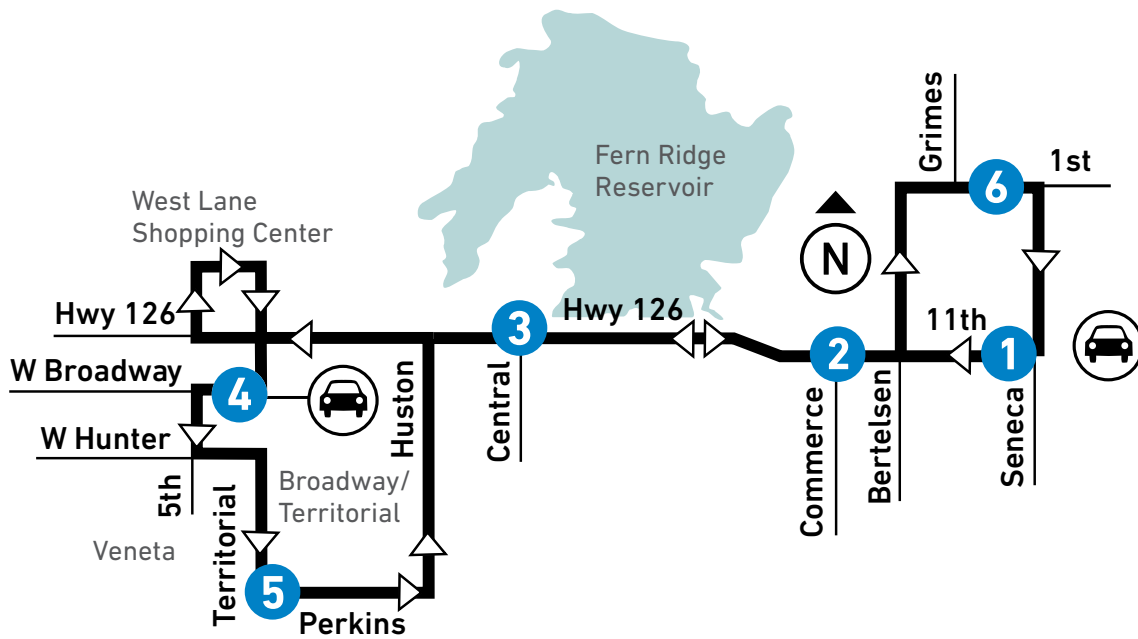

From: <b>Seneca Park &amp; Ride</b> To: Veneta					From: <b>Veneta</b> To: Seneca Park & Ride									
LEAVE	11th at Commerce (Target)	Hwy 126 at Central	ARRIVE Veneta Park & Ride		LEAVE Veneta Park & Ride	Territorial at Perkins	Hwy 126 at Central	11th at Commerce (Walmart)	1st at Grimes	ARRIVE Seneca Park & Ride				
1	2	3	4		4	5	3	2	6	1				
<b>MONDAY-FRIDAY / LUNES A VIERNES</b>														
AM	6:45	6:51	7:00	7:09	7:09	7:14	7:20	7:33	7:38	7:43				
PM	12:05	12:11	12:20	12:28	12:28	12:33	12:39	12:52	12:57	1:03				
	5:30	5:36	5:45	5:54	5:54	6:00	6:06	6:19	6:23	6:29				
<b>SATURDAY / SÁBADO</b>														
AM	8:16	8:22	8:31	8:37	8:37	8:42	8:48	9:00	9:04	9:09				
	9:15	9:20	9:29	9:35	9:36	9:41	9:47	9:59	10:03	10:08				
PM	5:32	5:38	5:47	5:53	5:54	5:59	6:05	6:16	6:20	6:24				
<b>SUNDAY / DOMINGO</b>														
AM	9:16	9:20	9:29	9:35	9:35	9:40	9:47	9:59	10:04	10:08				
PM	6:17	6:21	6:30	6:36	6:36	6:41	6:48	6:59	7:04	7:08				

## 93 Veneta

-  LTD Station  
Estación de LTD
-  LTD Park & Ride