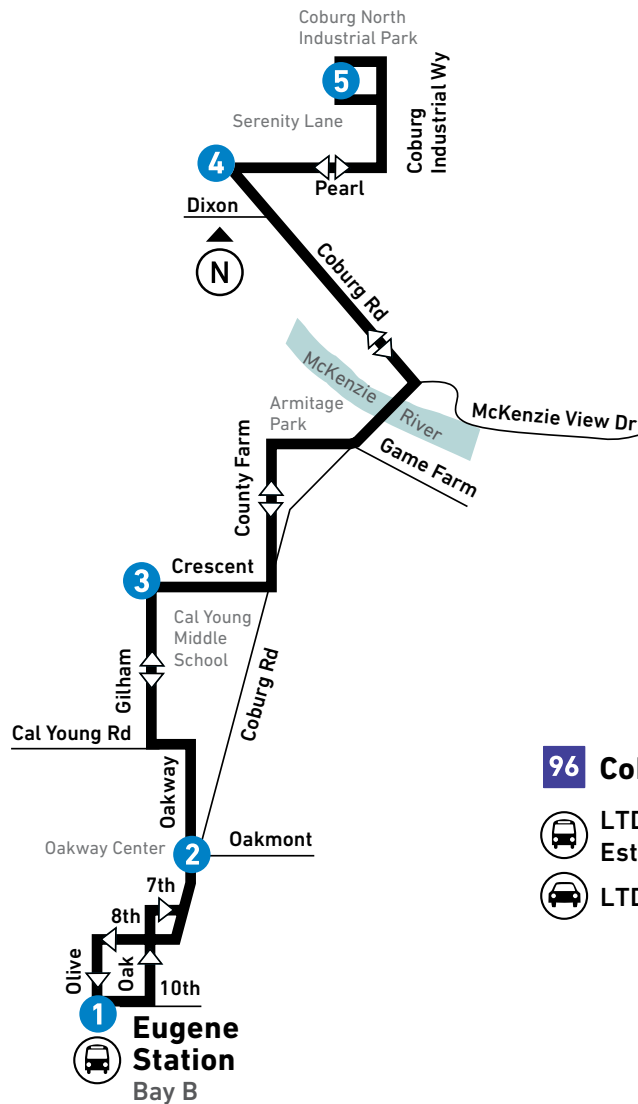

From: Eugene Station To: Coburg					From: Coburg To: Eugene Station					
LEAVE Eugene Station Bay B 1	Oakway Center on Oakway 2	Gilham at Crescent 3	Pearl at Harrison (Coburg) 4	ARRIVE Coburg Industrial Park 5	LEAVE Coburg Industrial Park 5	Pearl at Harrison (Coburg) 4	Gilham at Crescent 3	Oakway Center on Oakway 2	ARRIVE Eugene Station	
MONDAY-FRIDAY / LUNES A VIERNES										
AM	6:30	6:36	6:42	6:50	6:55	6:55	6:59	7:09	7:15	7:25
PM	5:35	5:43	5:51	6:02	6:07	6:08	6:12	6:24	6:30	6:40
SATURDAY / SÁBADO										
AM	7:20	7:28	7:35	7:45	7:50	7:54	7:58	8:09	8:15	8:25
PM	5:35	5:44	5:51	6:02	6:07	6:08	6:12	6:24	6:30	6:40
SUNDAY: NO SERVICE / DOMINGO: NO HAY SERVICIO										

MARKET DETOUR

On Saturdays, April – mid-November, this route is on detour from 7 a.m. – 6 p.m. due to the outdoor markets. Oak St. and 8th Ave. will not be served.

DESVÍO DEL MERCADO

Los sábados, entre abril-noviembre, esta ruta está en desvío de 7 a.m.- 6 p.m. debido al mercado al aire libre. El servicio no estará disponible para la calle Oak y la Avenida 8.

96 Coburg

- LTD Station
Estación de LTD
- LTD Park & Ride