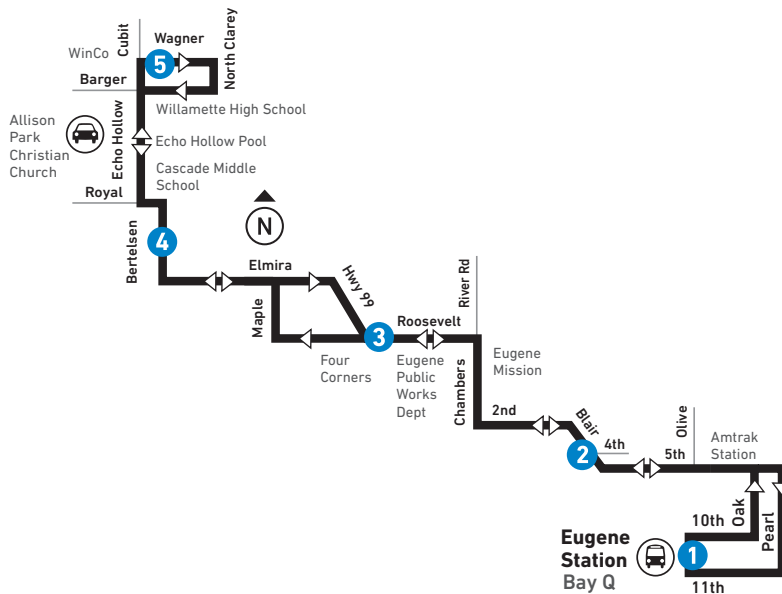

40 **Echo Hollow**

LTD Station
Estación de LTD

LTD Park & Ride

From: Eugene Station To: Wagner at Cubit (WinCo)					From: Wagner at Cubit (WinCo) To: Eugene Station				
LEAVE Eugene Station Bay Q	Blair at 4th	Roosevelt at Hwy. 99	Bertelsen at Bell	ARRIVE Wagner at Cubit (WinCo)	LEAVE Wagner at Cubit (WinCo)	Bertelsen at Bell	Roosevelt at Foch	Blair at 4th	ARRIVE Eugene Station
1	2	3	4	5	5	4	3	2	
SATURDAY / SÁBADO									
AM	--	--	--	--	6:53	7:01	7:06	7:12	7:25
	7:20	7:27	7:33	7:38	7:49	7:58	8:04	8:10	8:25
	8:20	8:27	8:33	8:38	8:49	8:58	9:04	9:10	9:25
	9:20	9:27	9:33	9:38	9:49	9:58	10:04	10:10	10:25
	10:20	10:27	10:33	10:38	10:49	10:58	11:04	11:10	11:25
	11:20	11:27	11:33	11:38	11:48	11:58	12:04	12:10	12:25
PM	12:20	12:28	12:34	12:39	12:47	12:57	1:03	1:10	1:25
	1:20	1:28	1:34	1:39	1:47	1:57	2:03	2:10	2:25
	2:20	2:28	2:35	2:40	2:48	2:57	3:03	3:10	3:25
	3:20	3:28	3:35	3:40	3:48	3:57	4:03	4:10	4:25
	4:20	4:28	4:35	4:40	4:50	4:59	5:04	5:10	5:25
	5:30	5:38	5:45	5:50	6:01	6:09	6:14	6:20	6:35
	6:30	6:38	6:45	6:50	7:01	7:09	7:14	7:20	7:35
	7:30	7:37	7:44	7:49	7:55	8:03	8:08	8:13	8:25
	8:30	8:37	8:43	8:48	8:55	9:03	9:08	9:13	9:25
	9:30	9:37	9:43	9:48	9:55	10:03	10:08	10:13	10:25
	10:30	10:37	10:43	10:48	--	--	--	--	--
SUNDAY / DOMINGO									
AM	--	--	--	--	7:52	8:00	8:07	8:13	8:25
	8:20	8:26	8:32	8:36	8:47	8:55	9:02	9:08	9:20
	9:20	9:26	9:32	9:37	9:46	9:54	10:01	10:07	10:20
	10:20	10:26	10:32	10:37	10:46	10:54	11:01	11:07	11:20
	11:20	11:26	11:32	11:37	11:44	11:53	12:00	12:06	12:20
PM	12:20	12:27	12:33	12:38	12:44	12:53	1:00	1:06	1:20
	1:20	1:27	1:33	1:38	1:44	1:53	2:00	2:06	2:20
	2:30	2:37	2:43	2:48	2:59	3:08	3:15	3:21	3:35
	3:30	3:37	3:43	3:48	3:59	4:08	4:15	4:21	4:35
	4:30	4:37	4:43	4:48	5:01	5:10	5:16	5:22	5:35
	5:30	5:37	5:44	5:49	6:01	6:10	6:16	6:22	6:35
	6:30	6:36	6:43	6:48	6:54	7:02	7:08	7:13	7:25
	7:30	7:36	7:43	7:48	7:54	8:02	8:08	8:13	8:25
	8:30	8:36	8:43	8:48	8:54	9:02	9:08	9:13	9:25