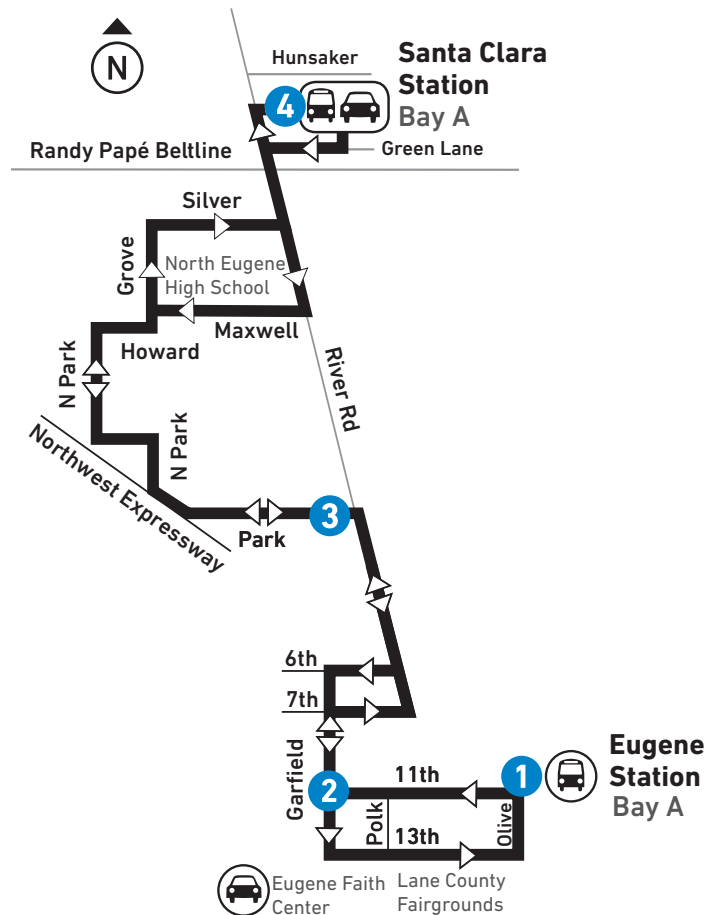

From: <b>Eugene Station</b> To: Park at River Road				From: <b>River Road at Park</b> To: Eugene Station				
LEAVE Eugene Station Bay A <b>1</b>	Garfield at W 10th <b>2</b>	Park at River Road <b>3</b>	ARRIVE Santa Clara Station Bay A <b>4</b>	LEAVE Santa Clara Station Bay A <b>4</b>	River Road at Park <b>3</b>	Garfield at W 10th <b>2</b>	ARRIVE Eugene Station <b>1</b>	
<b>MONDAY-FRIDAY / LUNES A VIERNES</b>								
AM	7:15	7:20	7:28	7:45	7:45	8:00	8:07	8:25
PM	3:15	3:20	3:28	3:47	3:47	4:01	4:07	4:25
	5:15	5:21	5:29	5:46	5:46	6:01	6:08	6:25
<b>SATURDAY-SUNDAY: NO SERVICE / SÁBADO-DOMINGO: NO HAY SERVICIO</b>								

### SNOW & ICE DETOURS

This route may be affected by winter weather conditions.

### DESvíOS POR NIEVE & HIELO

Esta ruta puede ser afectada por las condiciones climáticas de invierno.

### 55 North Park

- LTD Station  
Estación de LTD
- LTD Park & Ride